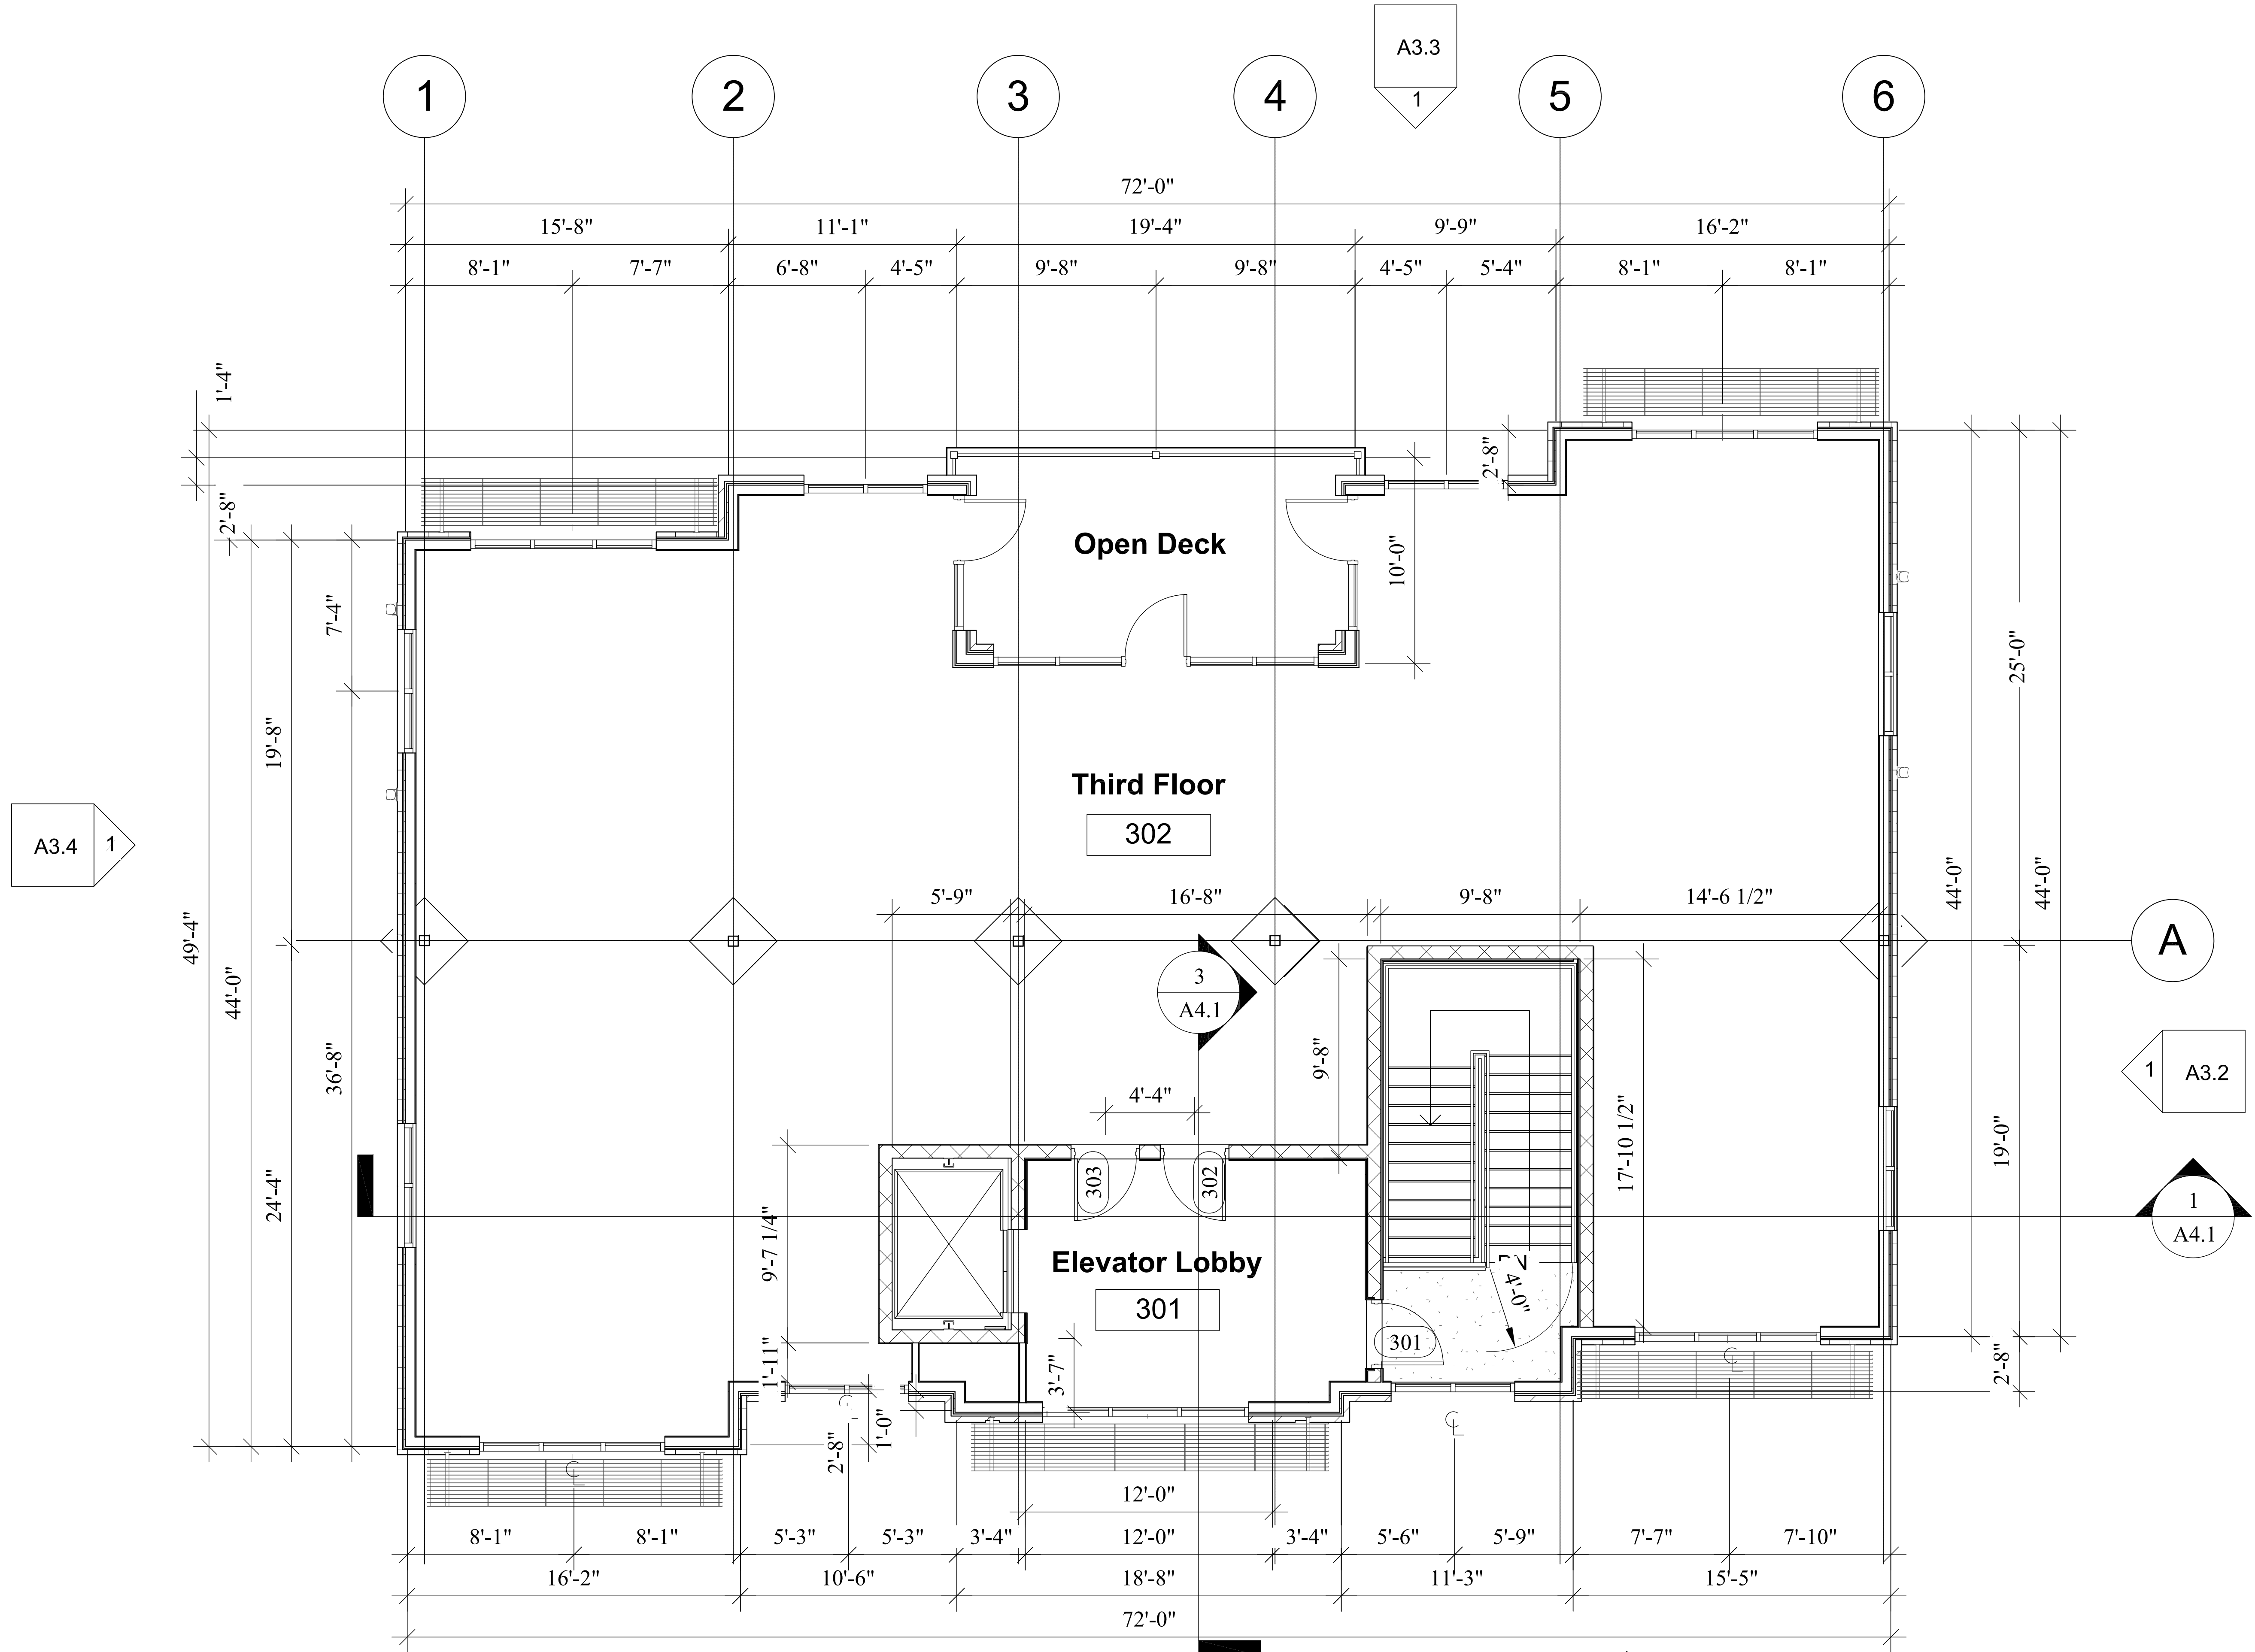

**Fortune
Architects**

8510 McAlpine Park Drive
Suite 204
Charlotte, North Carolina
28211

704/366-3639
704/364-9578 FAX

**ALTOS
GROUPS
BUILDING**

CORNELIUS,
NORTH CAROLINA

Content:

**THIRD FLOOR
PLAN**

Project 14419
Date 11/14/2019
Revisions

©W. Neill Fortune, Architect

Sheet

A1.3

1 Third Floor Plan
1/4" = 1'-0"

1
A3.1