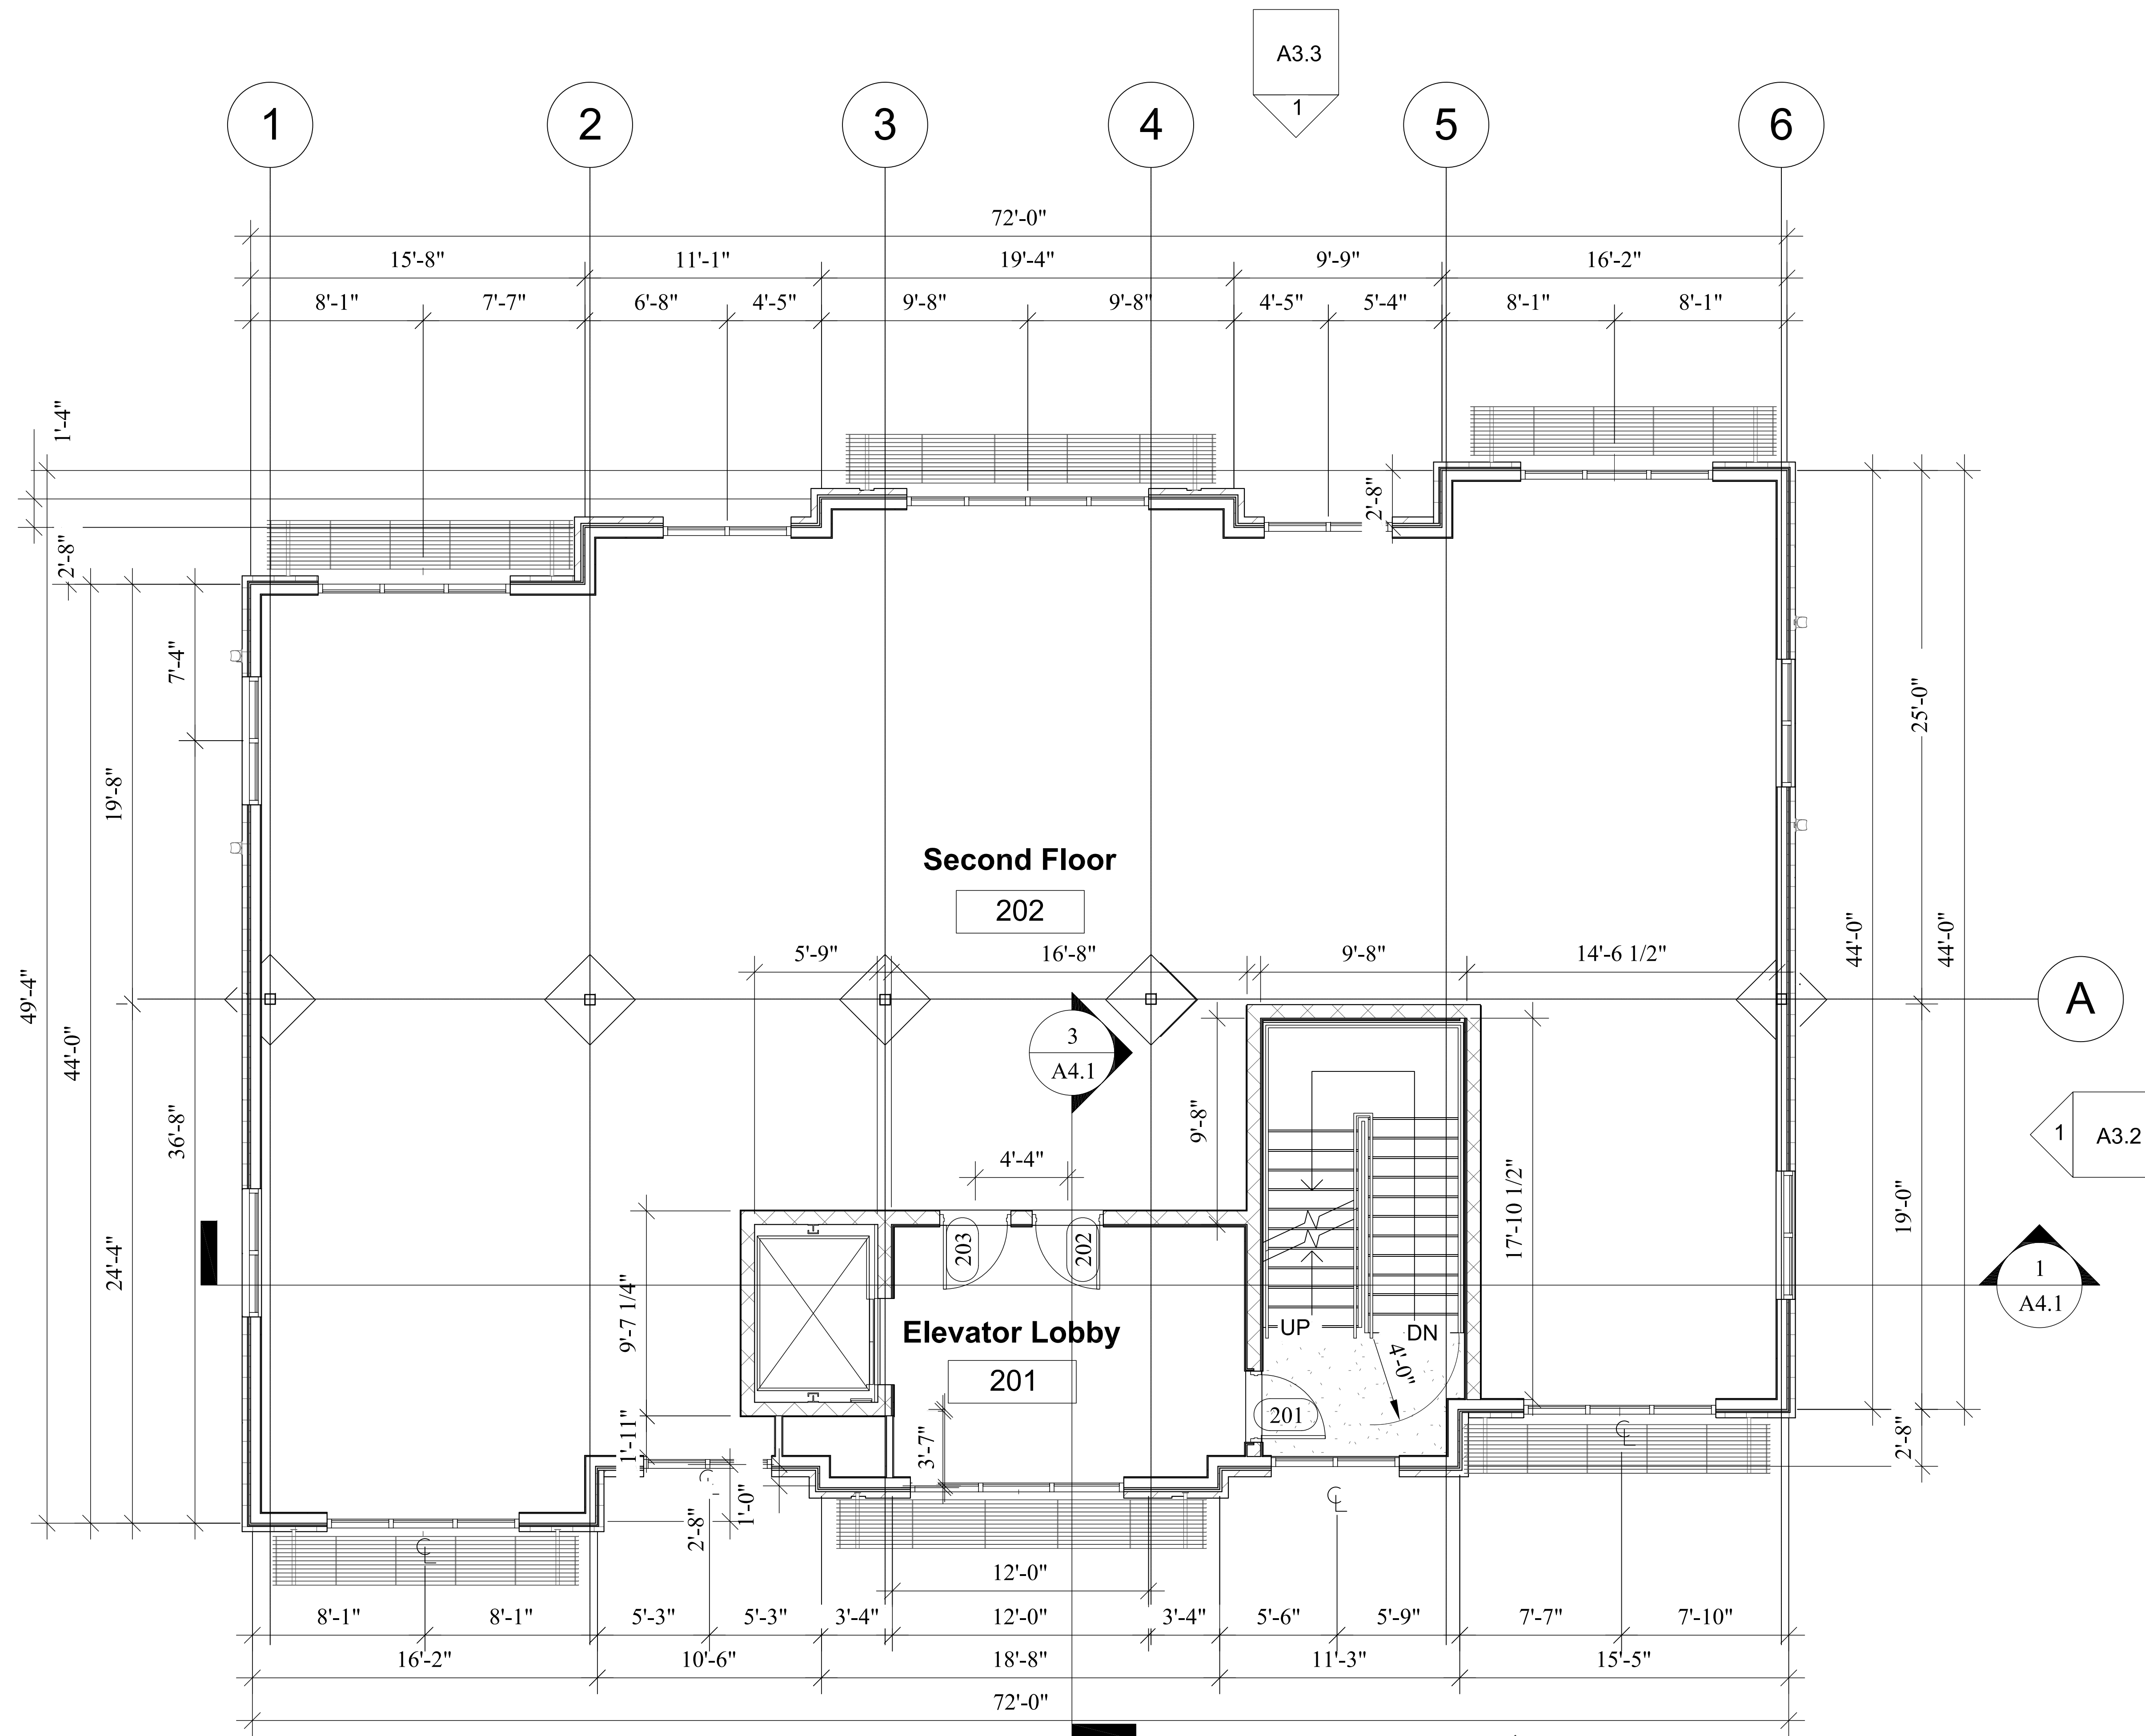

**Fortune
Architects**

8510 McAlpine Park Drive
Suite 204
Charlotte, North Carolina
28211

704/366-3639
704/364-9578 FAX

**ALTOS
GROUPS
BUILDING**

CORNELIUS,
NORTH CAROLINA

Content:

**SECOND FLOOR
PLAN**

Project 14419
Date 11/14/2019
Revisions

©W. Neill Fortune, Architect

Sheet

A1.2

1 Second Floor Plan
1/4" = 1'-0"