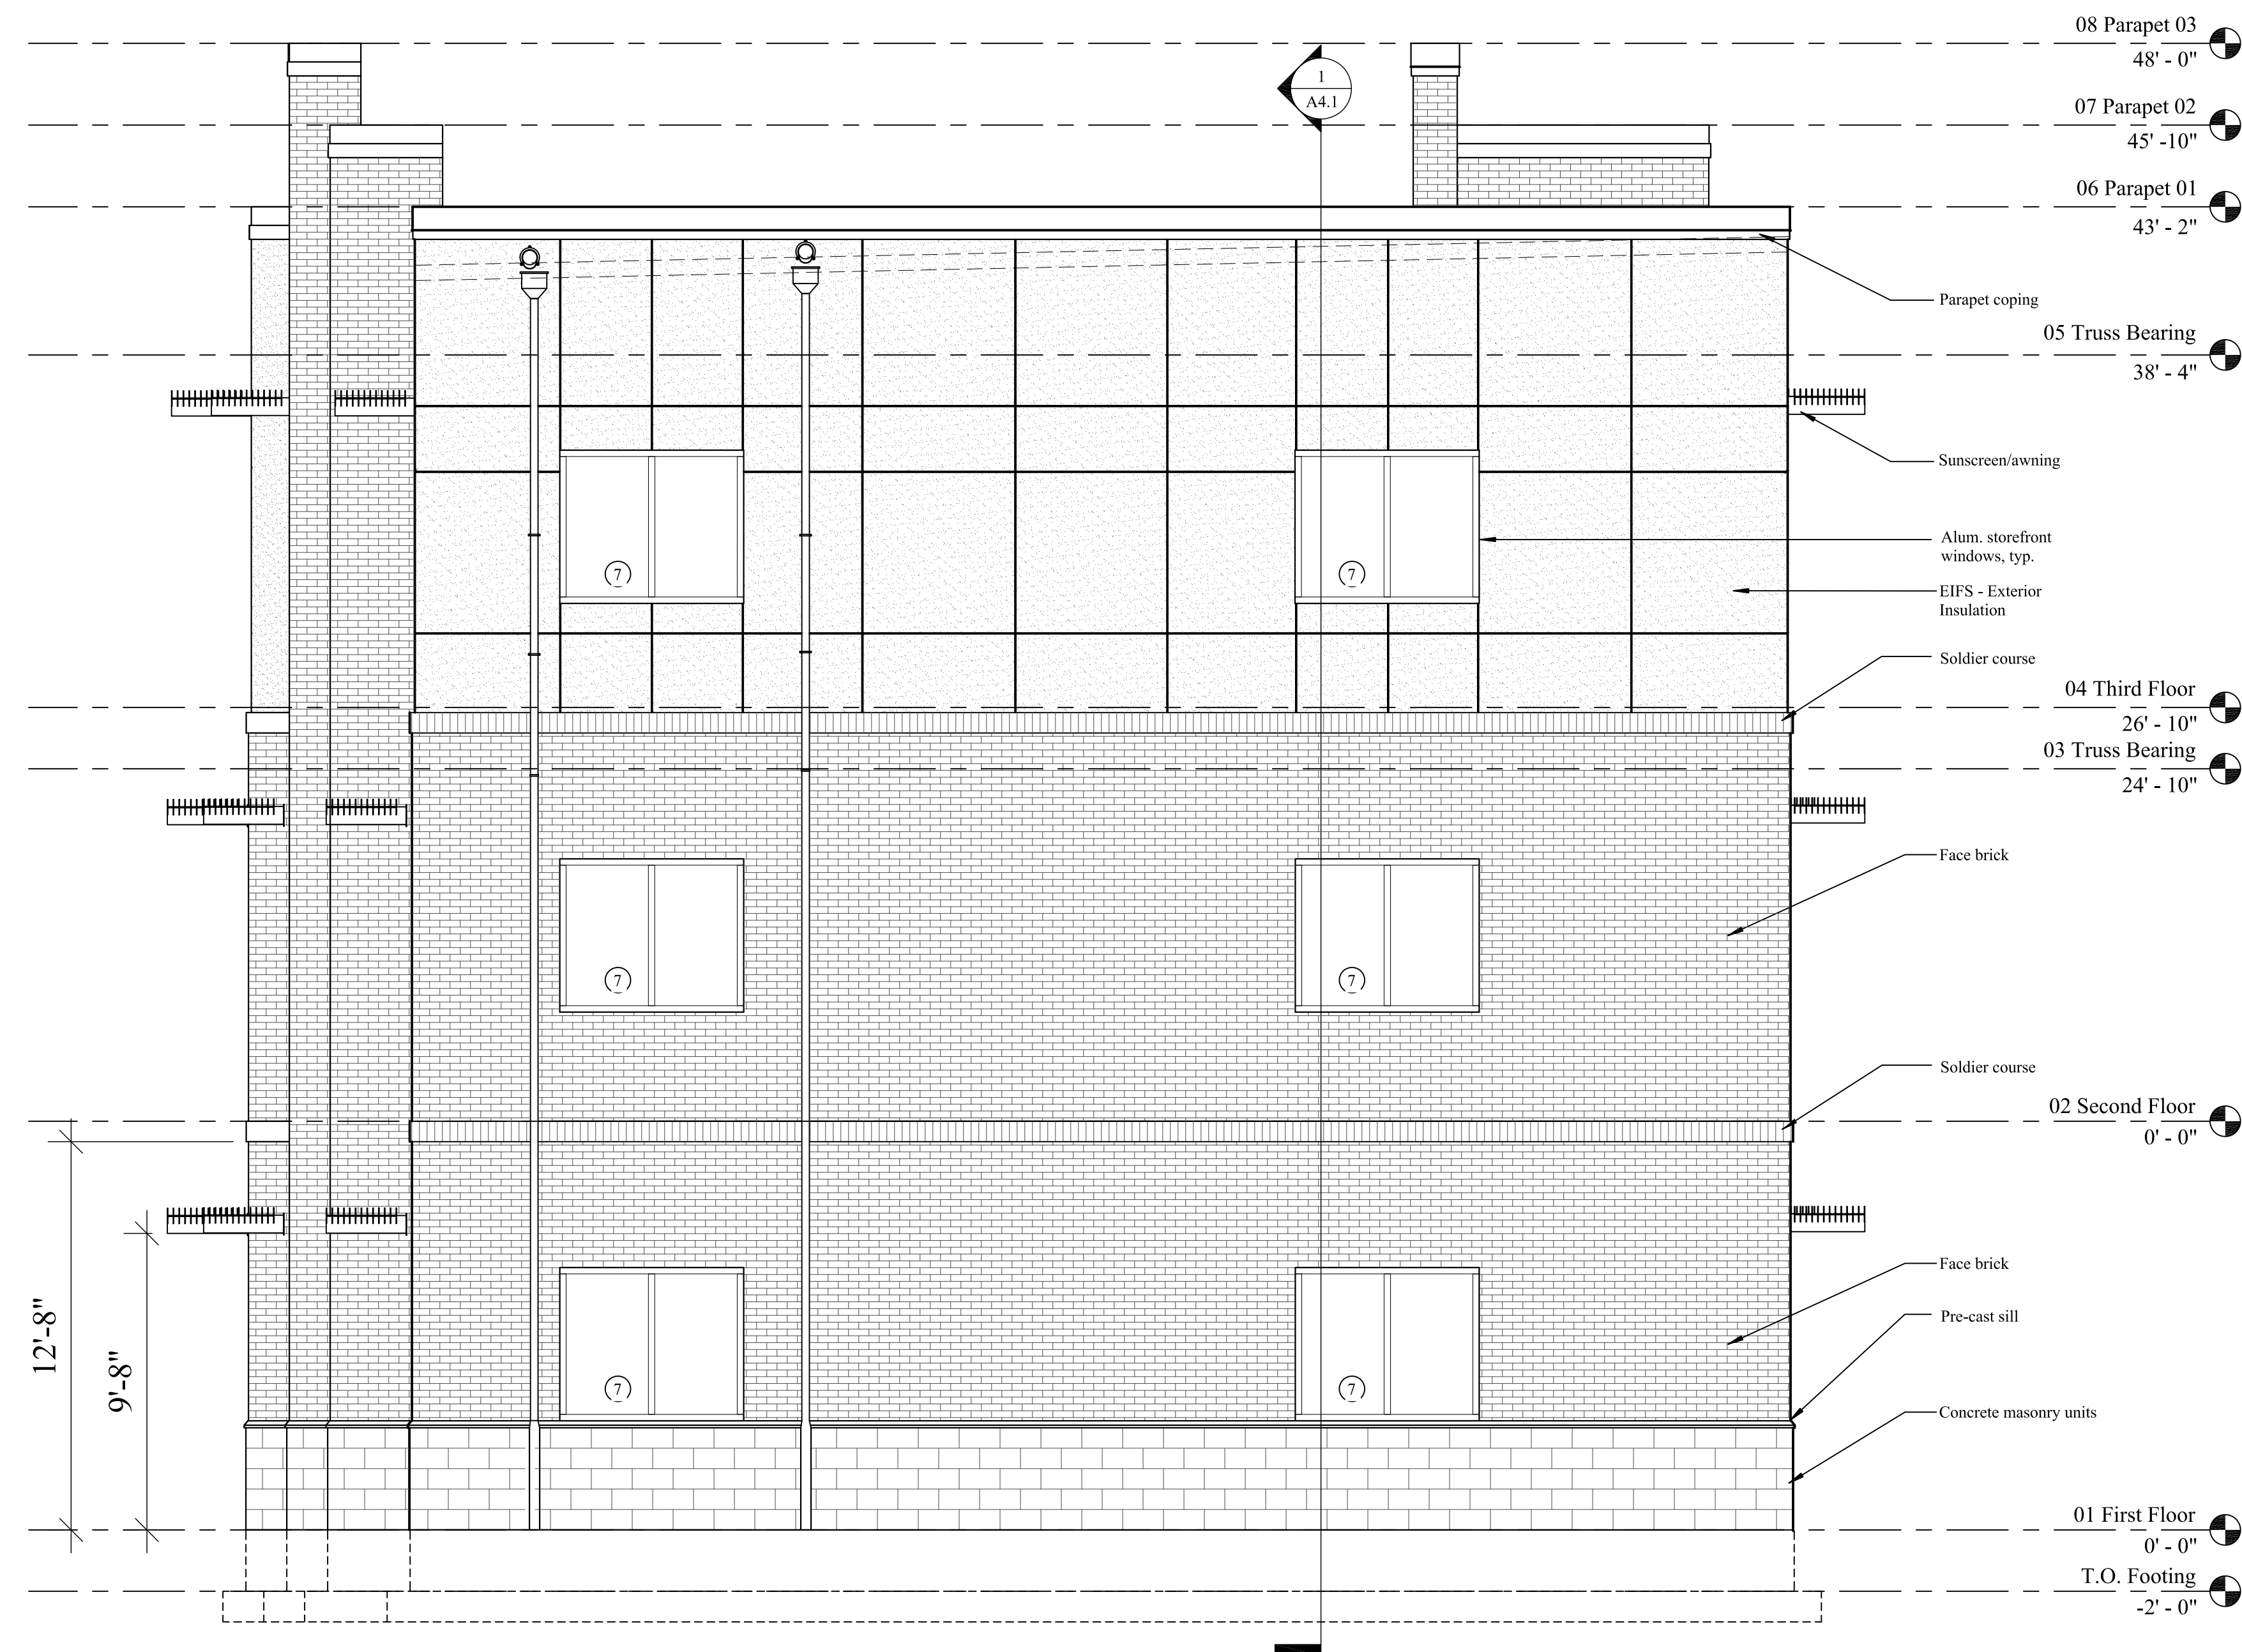

Fortune Architects

8510 McAlpine Park Drive
Suite 204
Charlotte, North Carolina
28211

704/366-3639
704/364-9578 FAX

ALTOS
GROUPS
BUILDING

CORNELIUS,
NORTH CAROLINA

Content:

RIGHT SIDE
ELEVATION

Project 14419
Date 11/14/2019
Revisions

©W. Neill Fortune, Architect

Sheet

A3.2