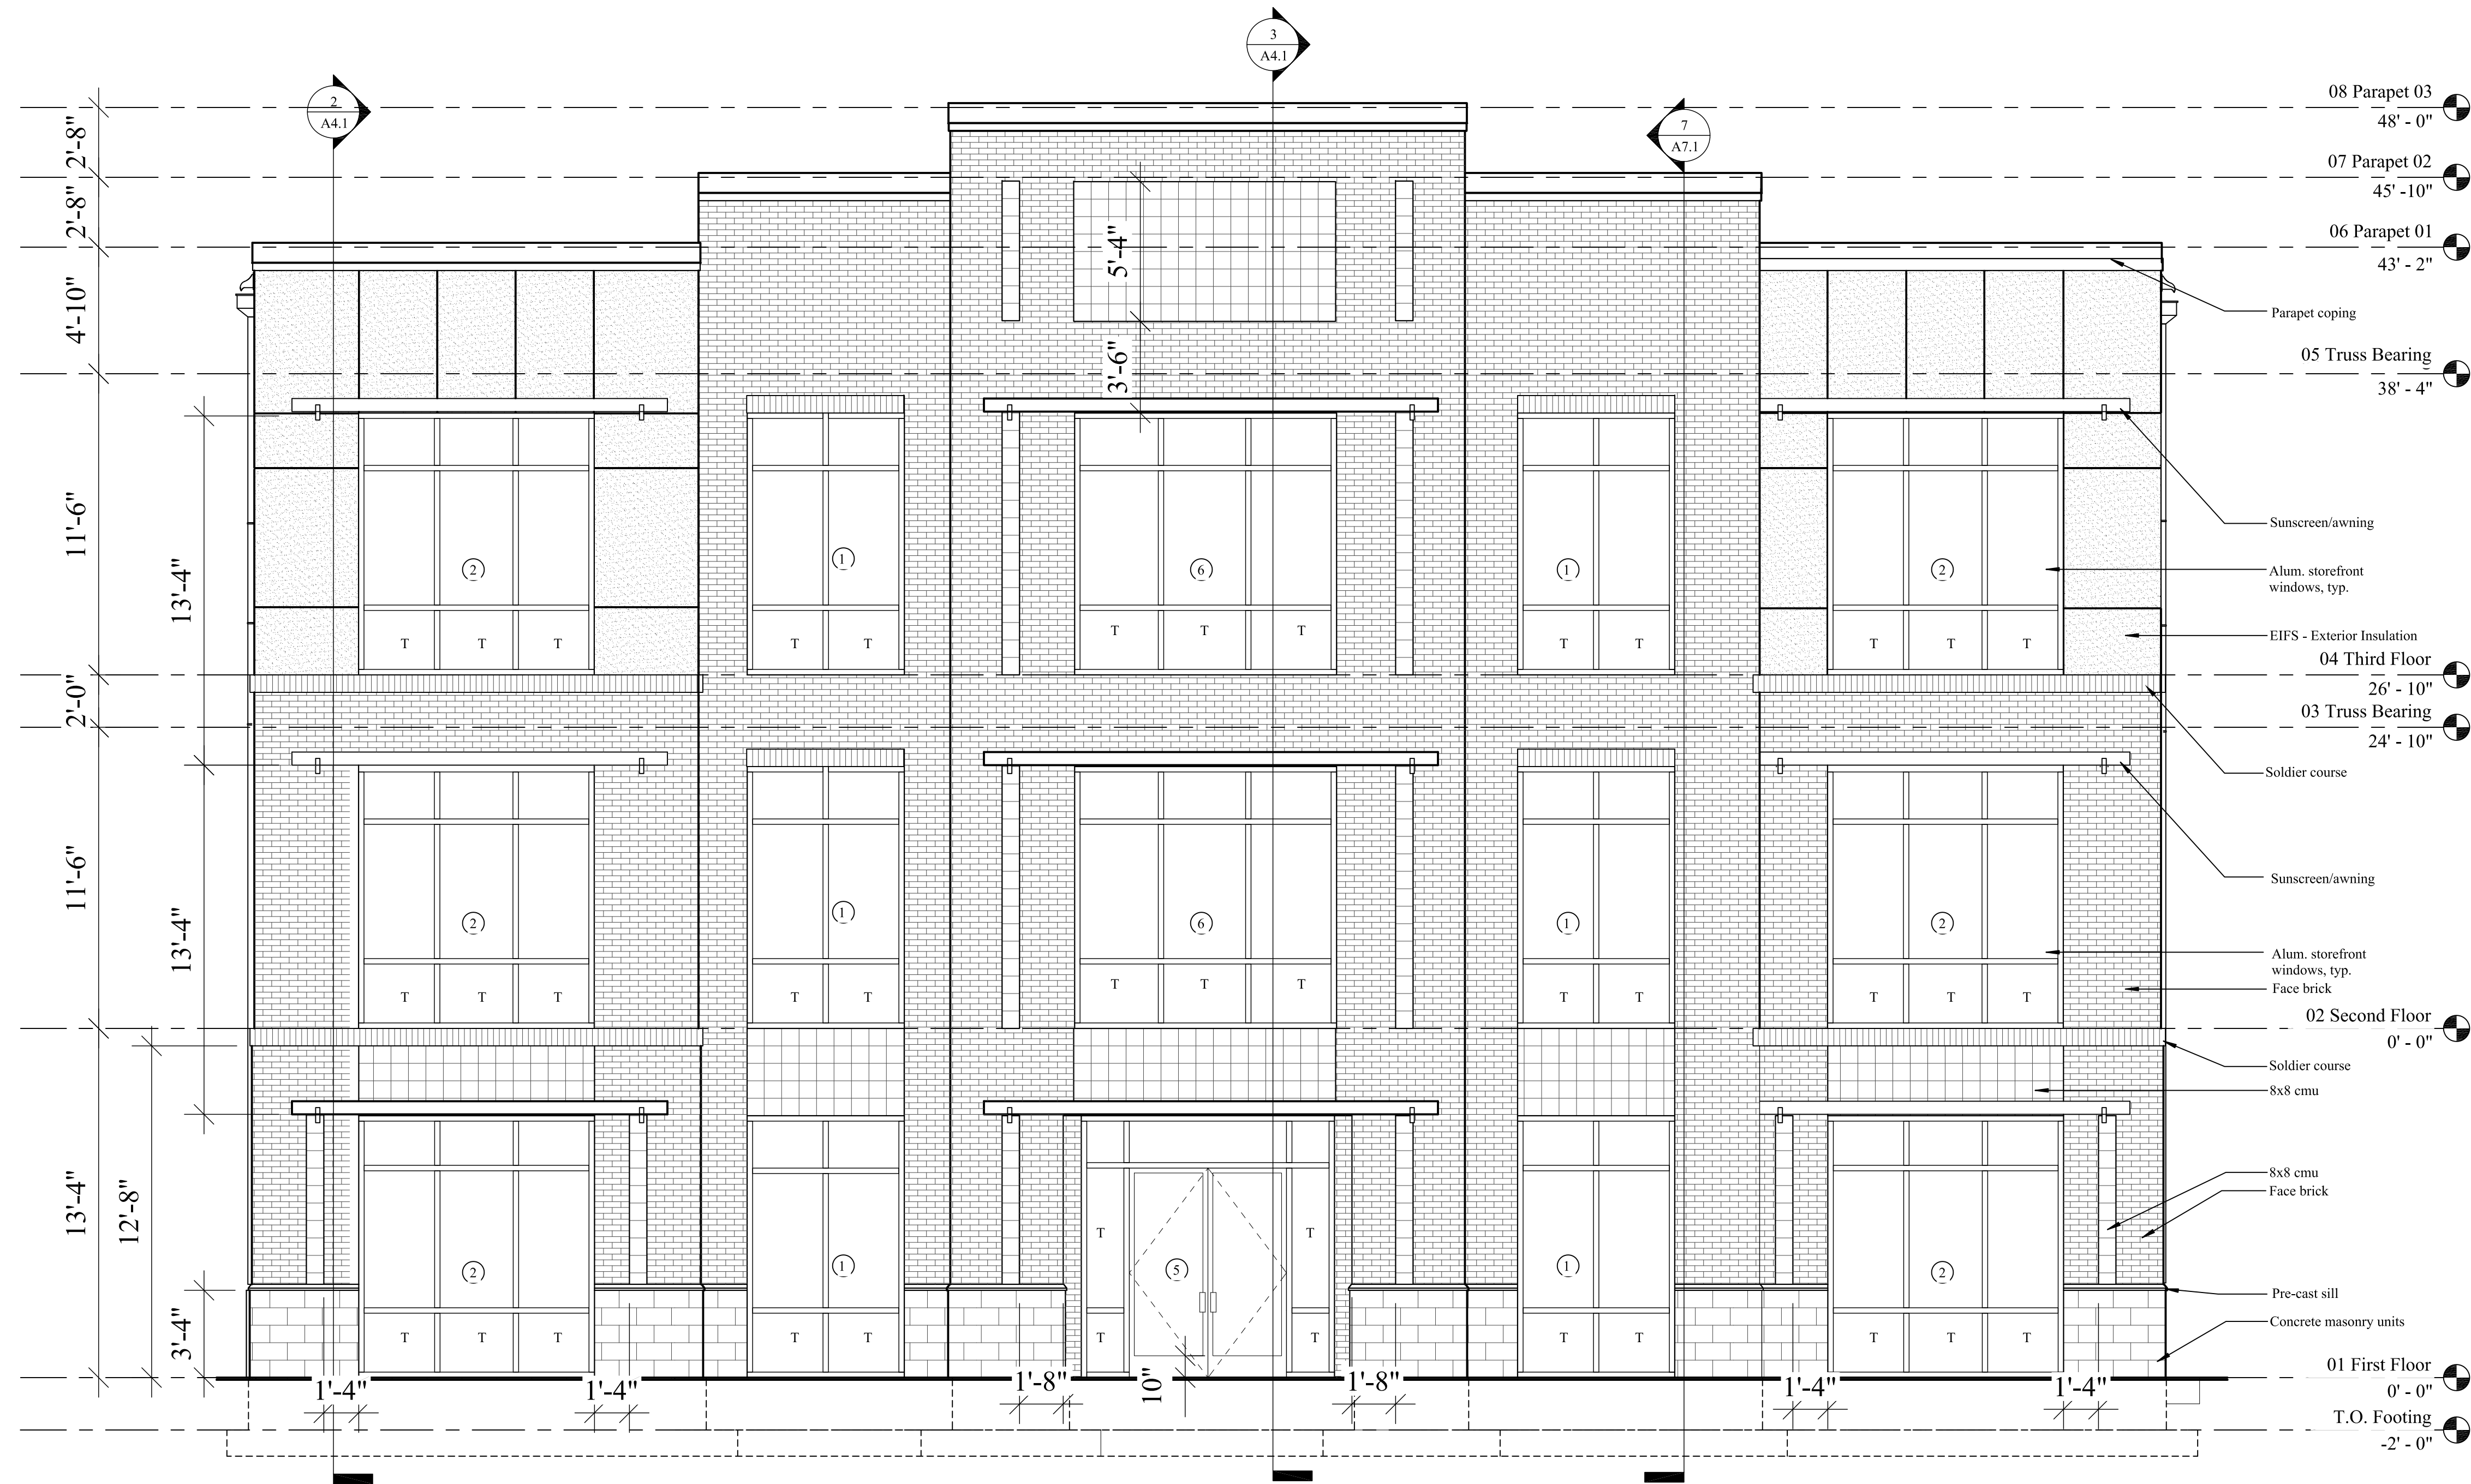

Fortune Architects

8510 McAlpine Park Drive
Suite 204
Charlotte, North Carolina
28211

704/366-3639
704/364-9578 FAX

ALTOS
GROUPS
BUILDING

CORNELIUS,
NORTH CAROLINA

Content:

FRONT
ELEVATION

Project 14419
Date 11/14/2019
Revisions

©W. Neill Fortune, Architect

Sheet

A3.1

1 Front Elevation
1/4" = 1'-0"