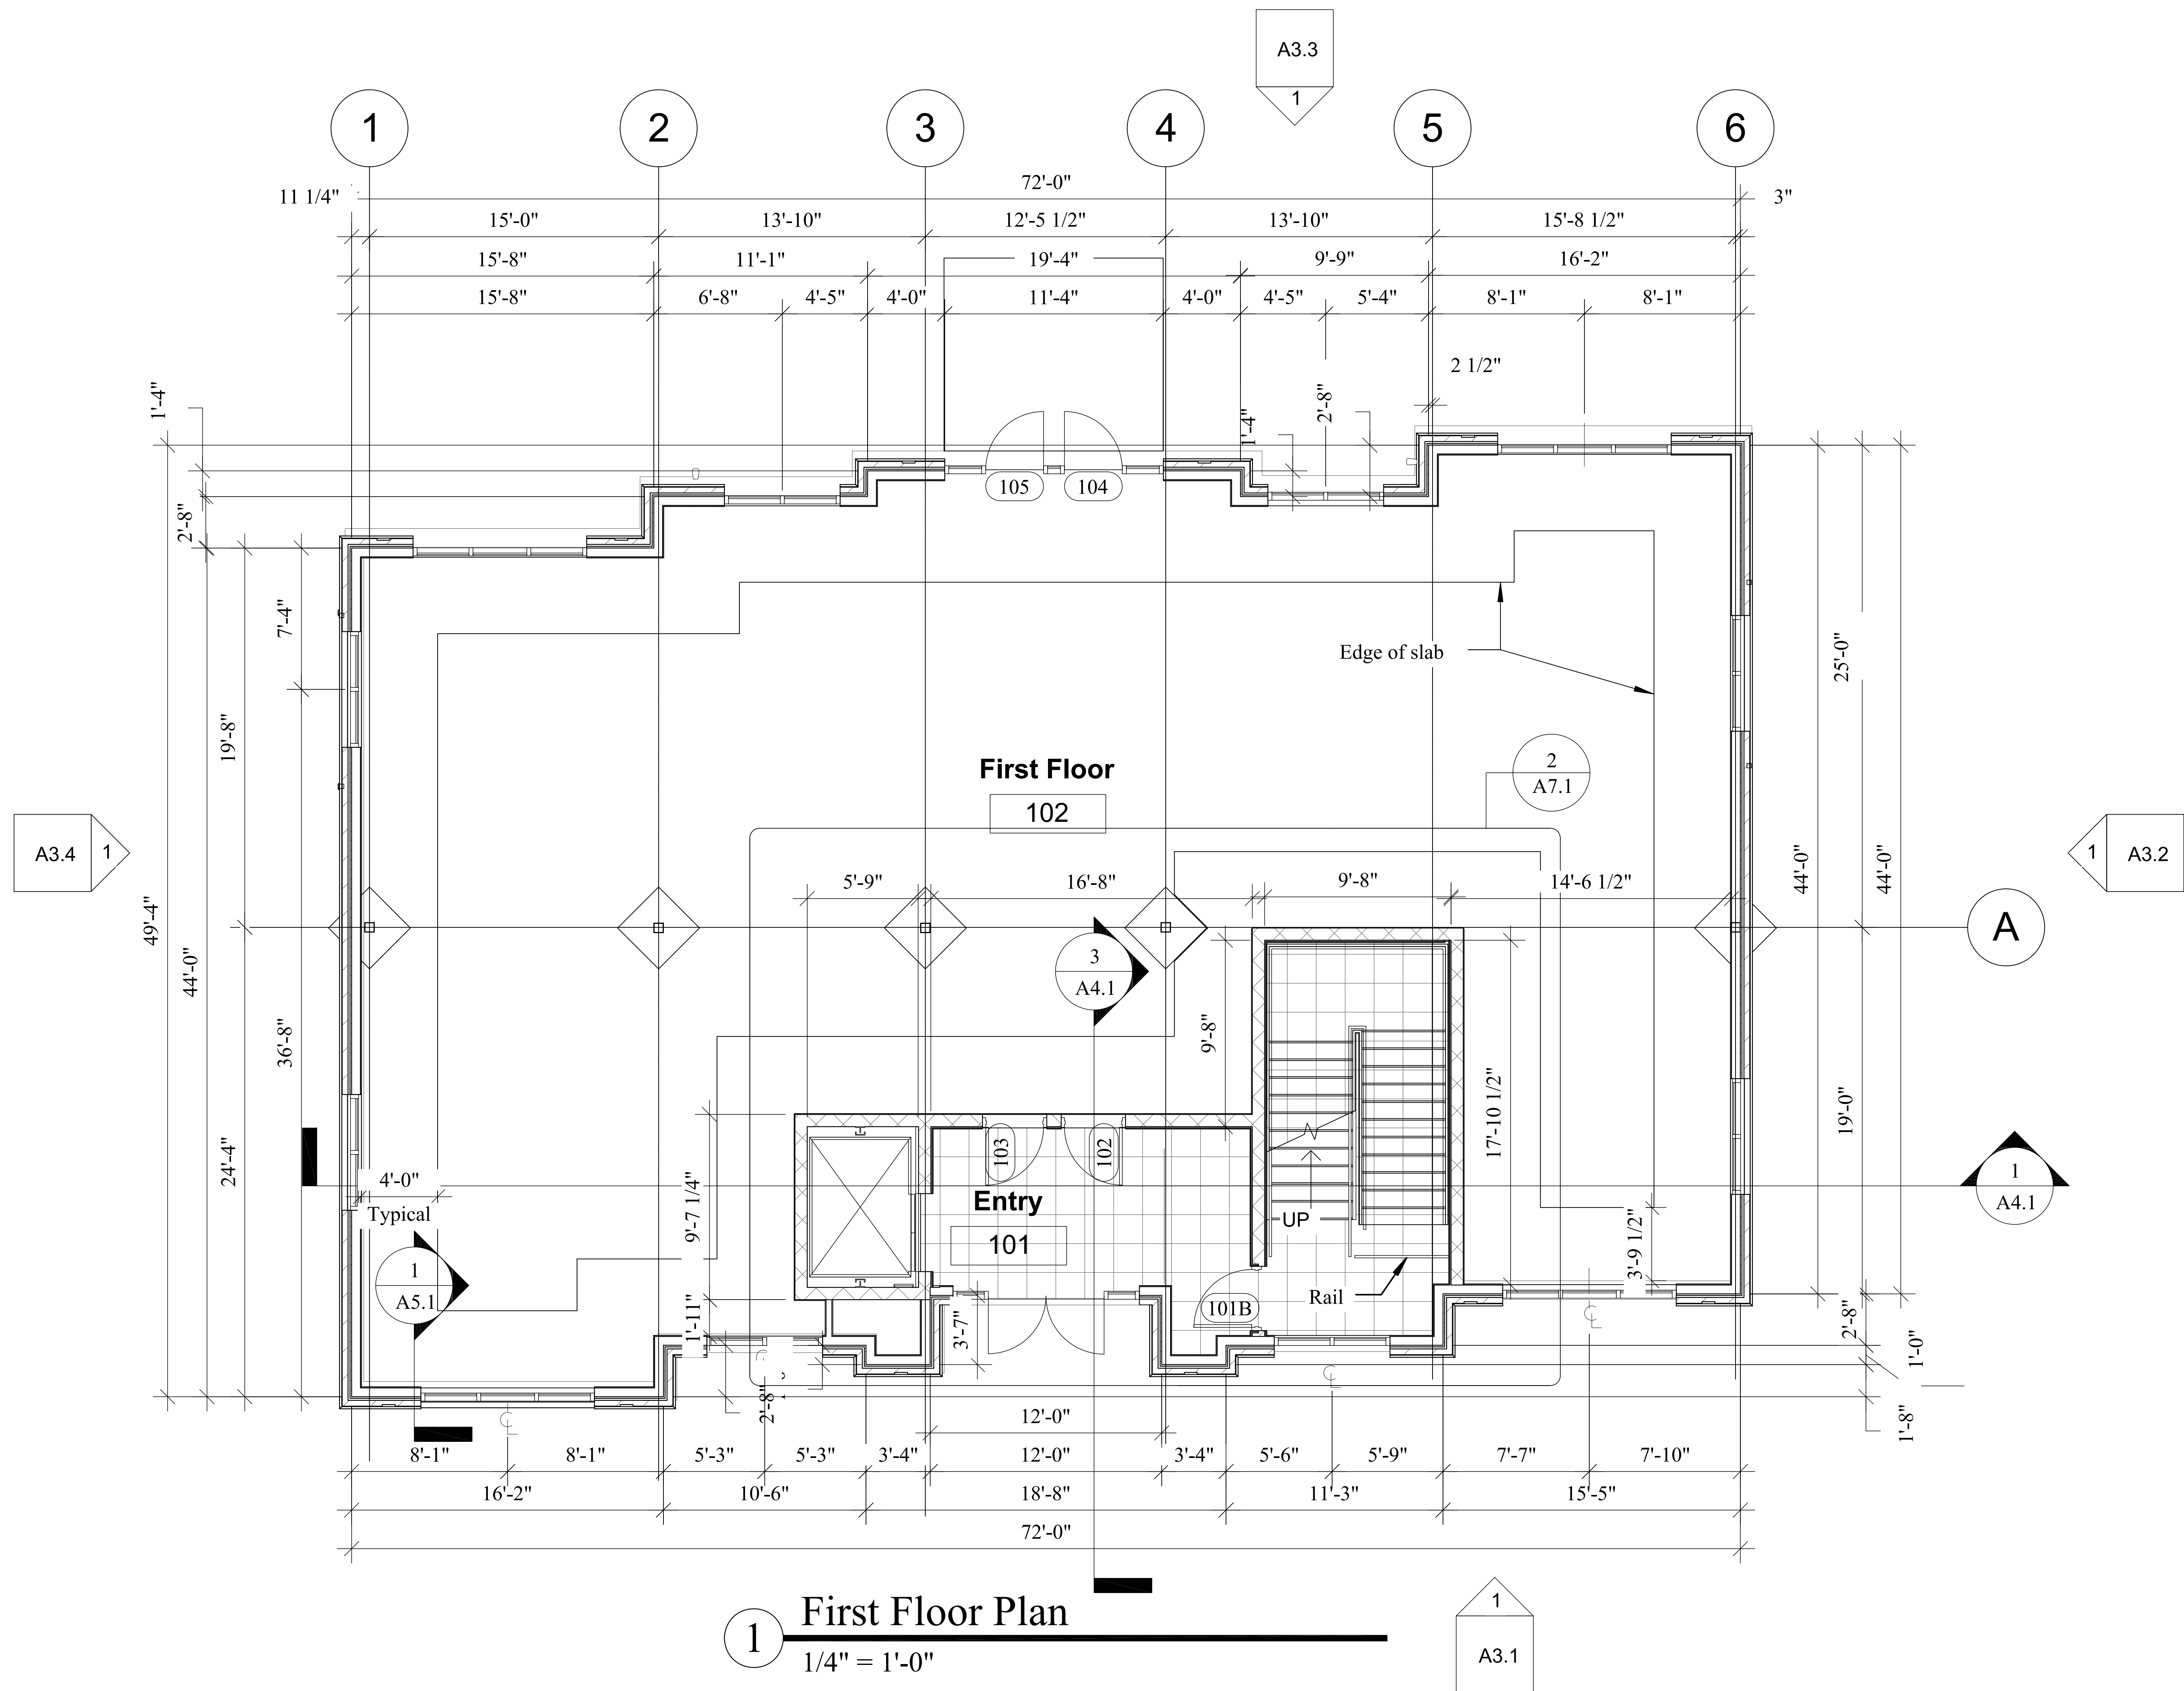

**Fortune
Architects**

8510 McAlpine Park Drive
Suite 204
Charlotte, North Carolina
28211

704/366-3639
704/364-9578 FAX

**ALTOS
GROUPS
BUILDING**

CORNELIUS,
NORTH CAROLINA

Content:

**FIRST FLOOR
PLAN**

Project 14419
Date 11/14/2019
Revisions

Sheet

A1.1

1 First Floor Plan
1/4" = 1'-0"

1
A3.1