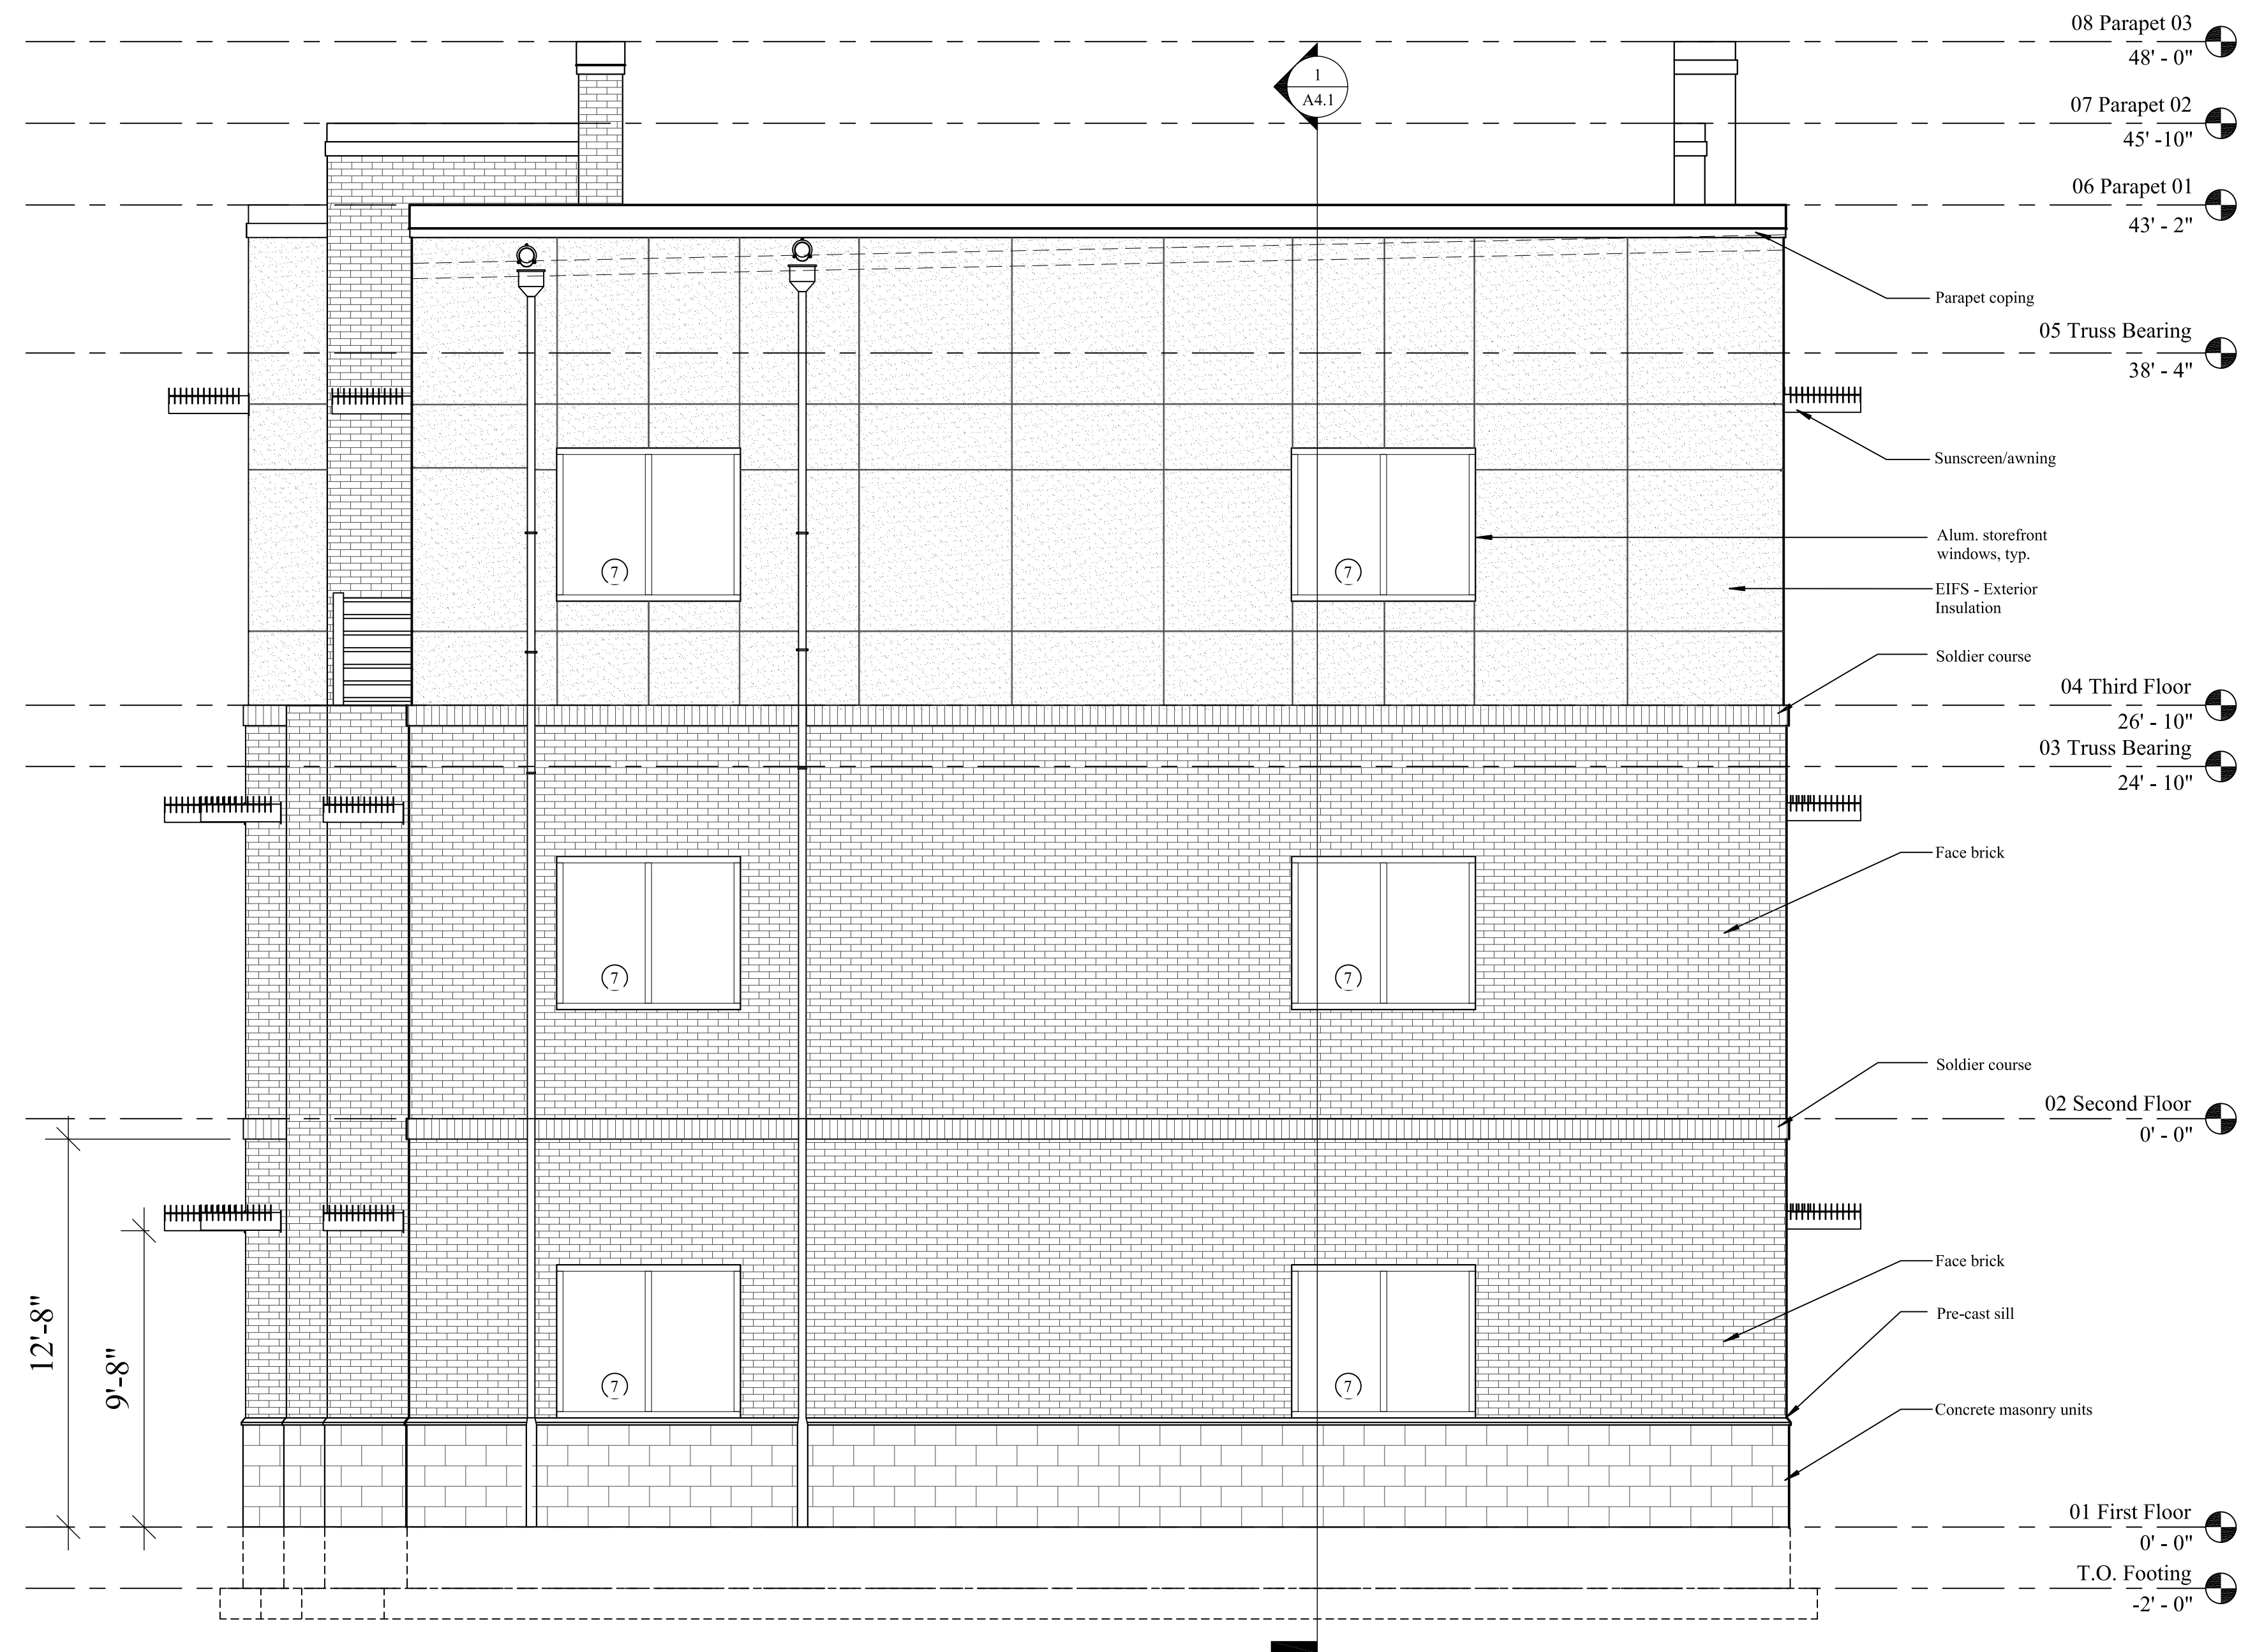

Fortune
Architects

8510 McAlpine Park Drive
Suite 204
Charlotte, North Carolina
28211

704/366-3639
704/364-9578 FAX

ALTOS
GROUPS
BUILDING

CORNELIUS,
NORTH CAROLINA

Content:

LEFT SIDE
ELEVATION

Project 14419
Date 11/14/2019
Revisions

©W. Neill Fortune, Architect

Sheet

A3.4

1 Left Side Elevation
1/4" = 1'-0"