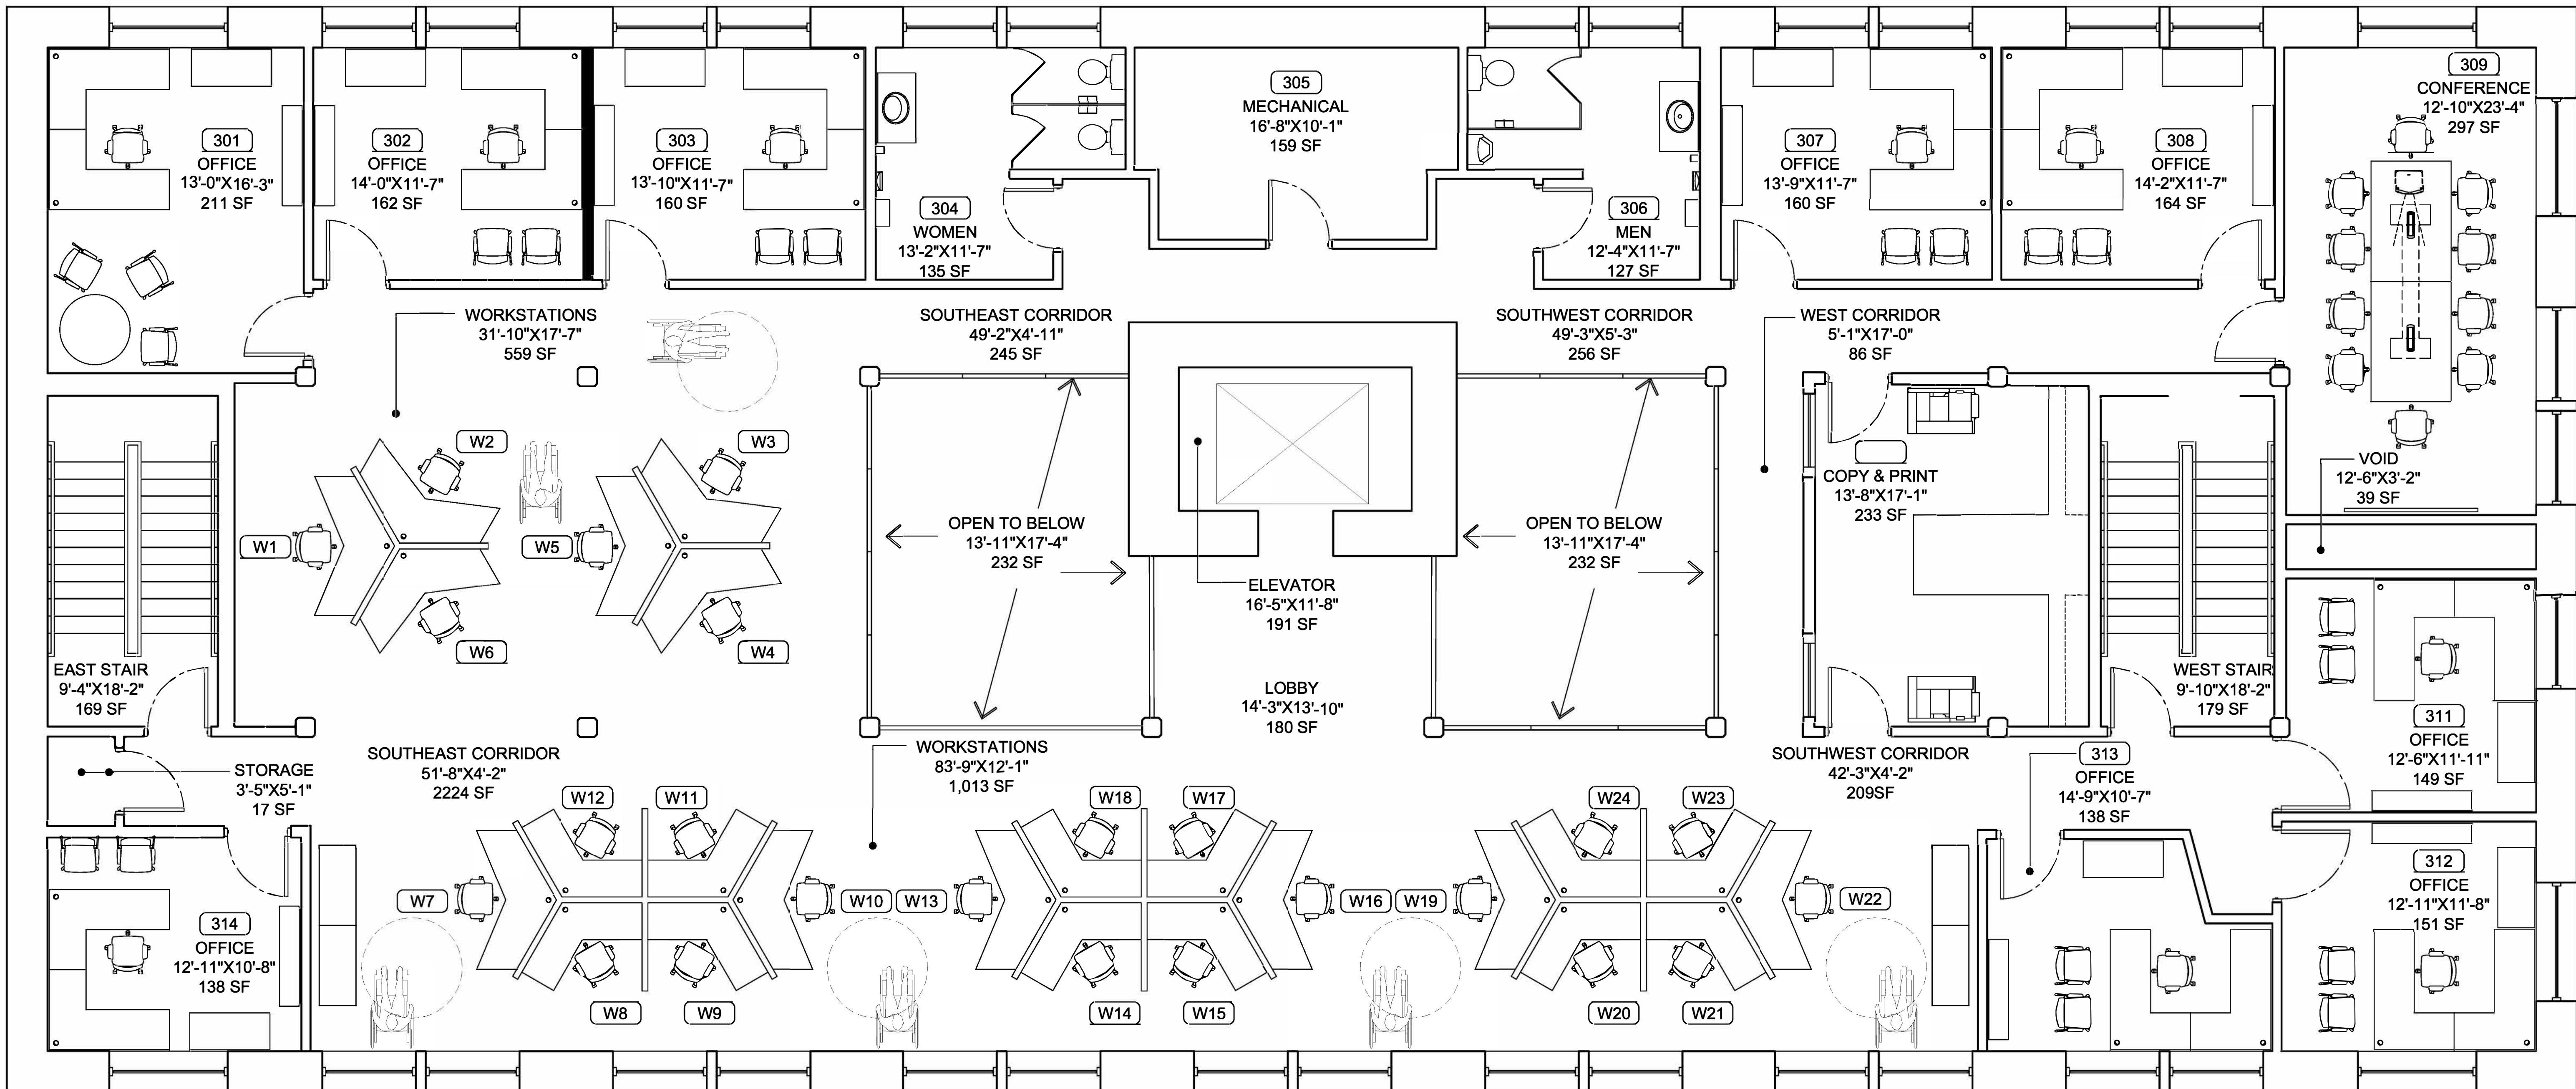

THE UNIVERSITY OF SOUTHERN MISSISSIPPI
 GULF COAST PHYSICAL PLANT
 730 EAST BEACH BOULEVARD
 LONG BEACH, MS 39560
 TEL: (228) 214.3483

THIRD FLOOR SUMMARY

TOTAL RENTABLE SPACE: 5,181 SF
 TOTAL USABLE SPACE: 4,735 SF

GSI BUILDING
 2605 13th St
 GULFPORT, MISSISSIPPI 39501

DATE OF ISSUE:

ISSUED: MAY 4, 2021

PROJECT NUMBER: 0000

DRAWN BY: JASON CANTU

CHECKED BY:

FILE: GSI BUILDING.DWG

SHEET NUMBER:

A3

DATE: 04 MAY 2021

01 3RD FLOOR PLAN
 1/4" = 1' - 0"

LEGEND:
 ——— EXISTING WALLS
 ——— NEW WALLS