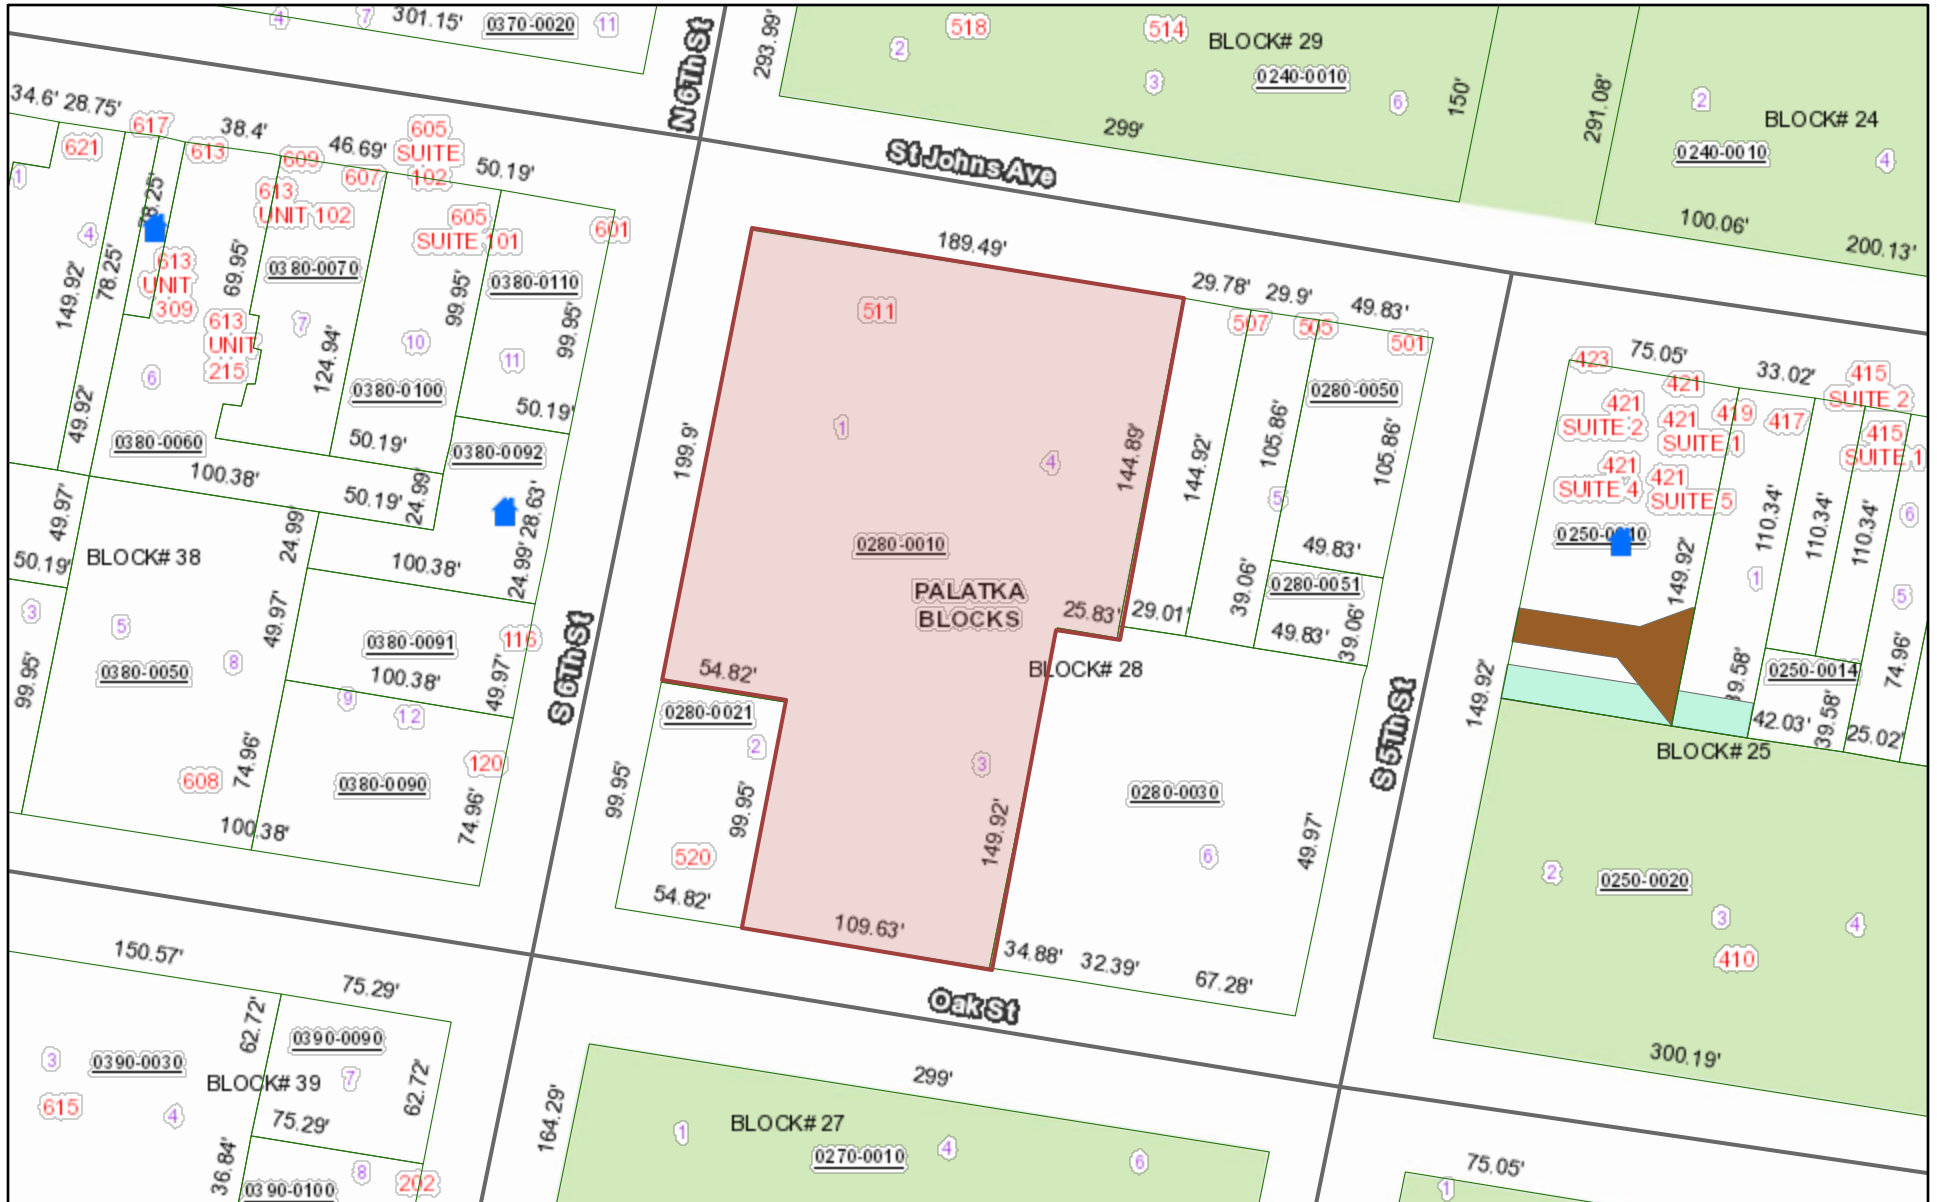

Property Appraiser

11/25/2024, 10:57:01 AM

- | | | | | | |
|---------------------|--------------|----------------|-------------------------|------------|----------------|
| Site Address Points | Subdivisions | Parcels | Cama Sales - 2024 Sales | Dimensions | Blocks |
| Road Centerlines | Lots | PLSS Townships | Improved | Parcels | Easements |
| Parcel Lines | Blocks | PLSS Sections | Subdivisions | Lots | Ingress/Egress |