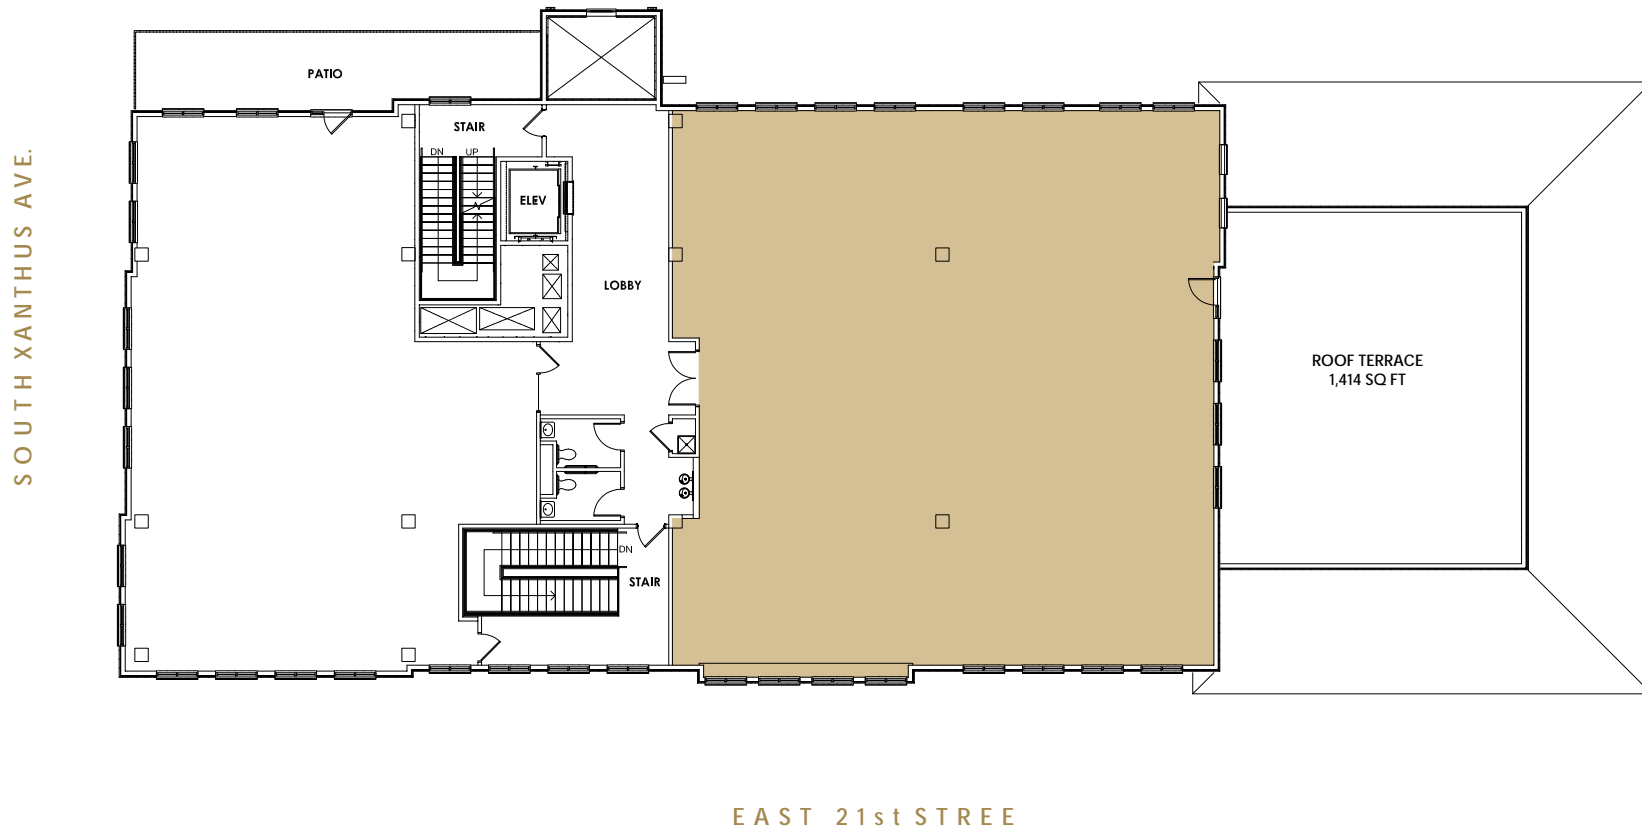

3rd Floor Plan

SUITE
300
4,560
SQFT

2005 East 21st Street
Tulsa, Oklahoma 74104
918-584-1414
BAMPROPERTIES.COM