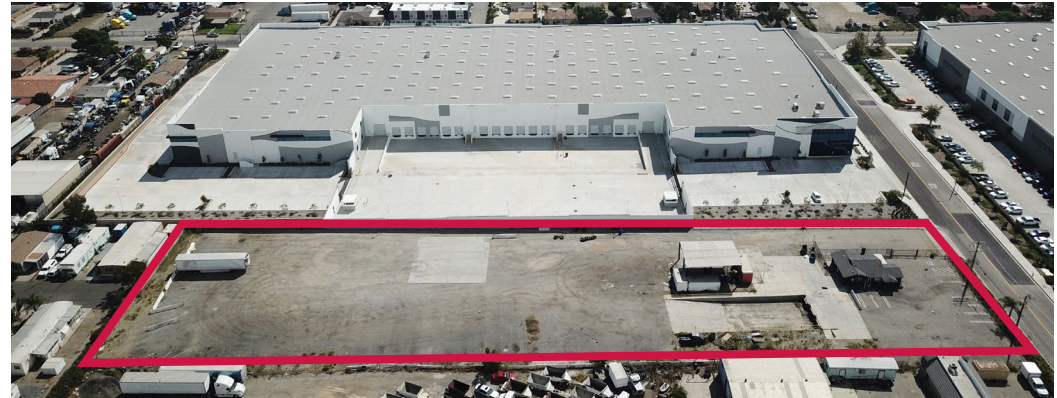

PROPERTY PHOTOS

MAT SKOGEBO
951.276.3646 | DRE# 01975345
MSKOGEBO@LEERIVERSIDE.COM

RYAN TURNQUIST
951.276.3680 | DRE# 01971265
RTURNQUIST@LEERIVERSIDE.COM

SARAH MUDGE
951.276.3676 | DRE# 02138748
SMUDGE@LEERIVERSIDE.COM