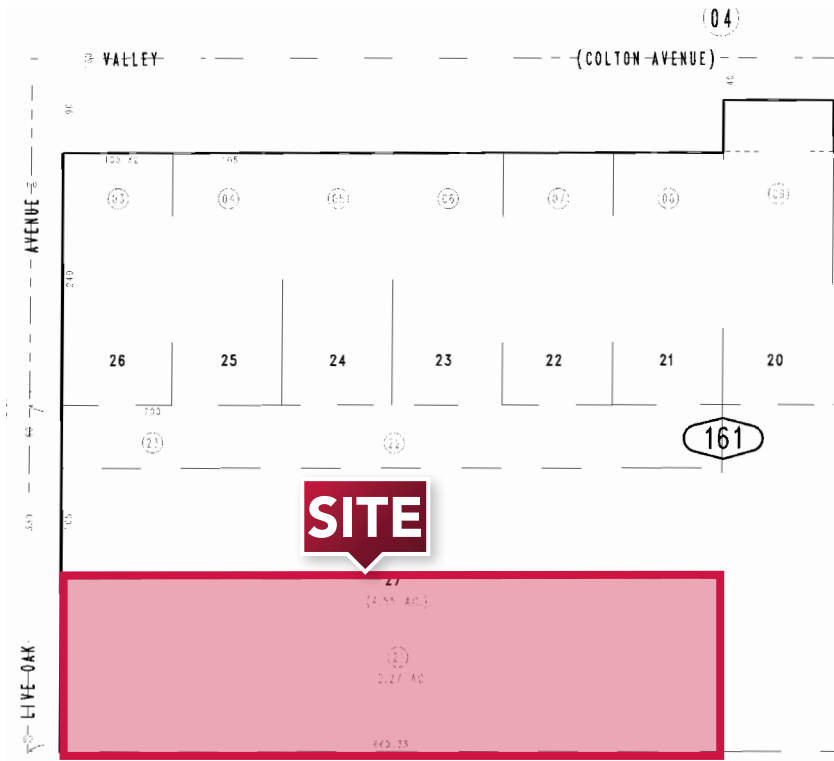

FOR LEASE | 2.4 ACRE FULLY APPROVED TRUCK YARD

10193 LIVE OAK AVENUE, FONTANA, CA

PARCEL MAP