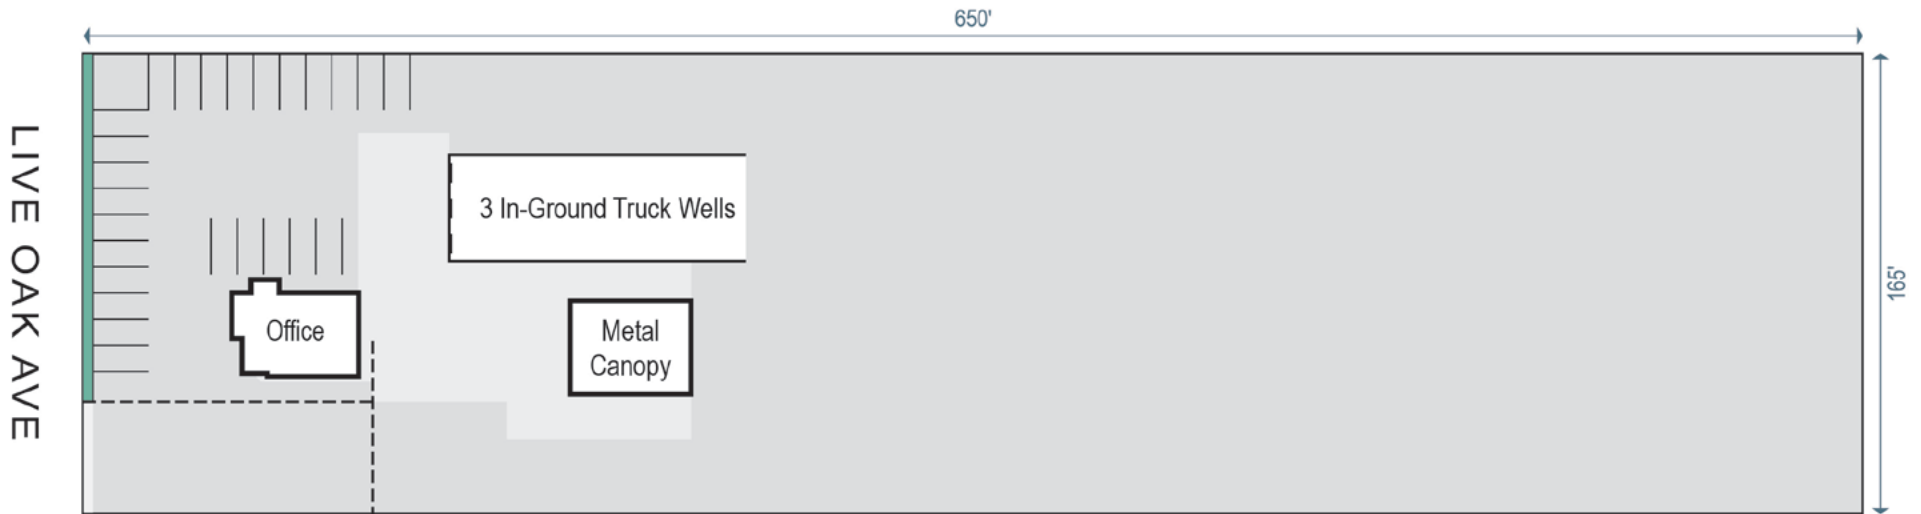

FOR LEASE | 2.4 ACRE FULLY APPROVED TRUCK YARD

10193 LIVE OAK AVENUE, FONTANA, CA

SITE MAP

MAT SKOGEBO
951.276.3646 | DRE# 01975345
MSKOGEBO@LEERIVERSIDE.COM

RYAN TURNQUIST
951.276.3680 | DRE# 01971265
RTURNQUIST@LEERIVERSIDE.COM

SARAH MUDGE
951.276.3676 | DRE# 02138748
SMUDGE@LEERIVERSIDE.COM