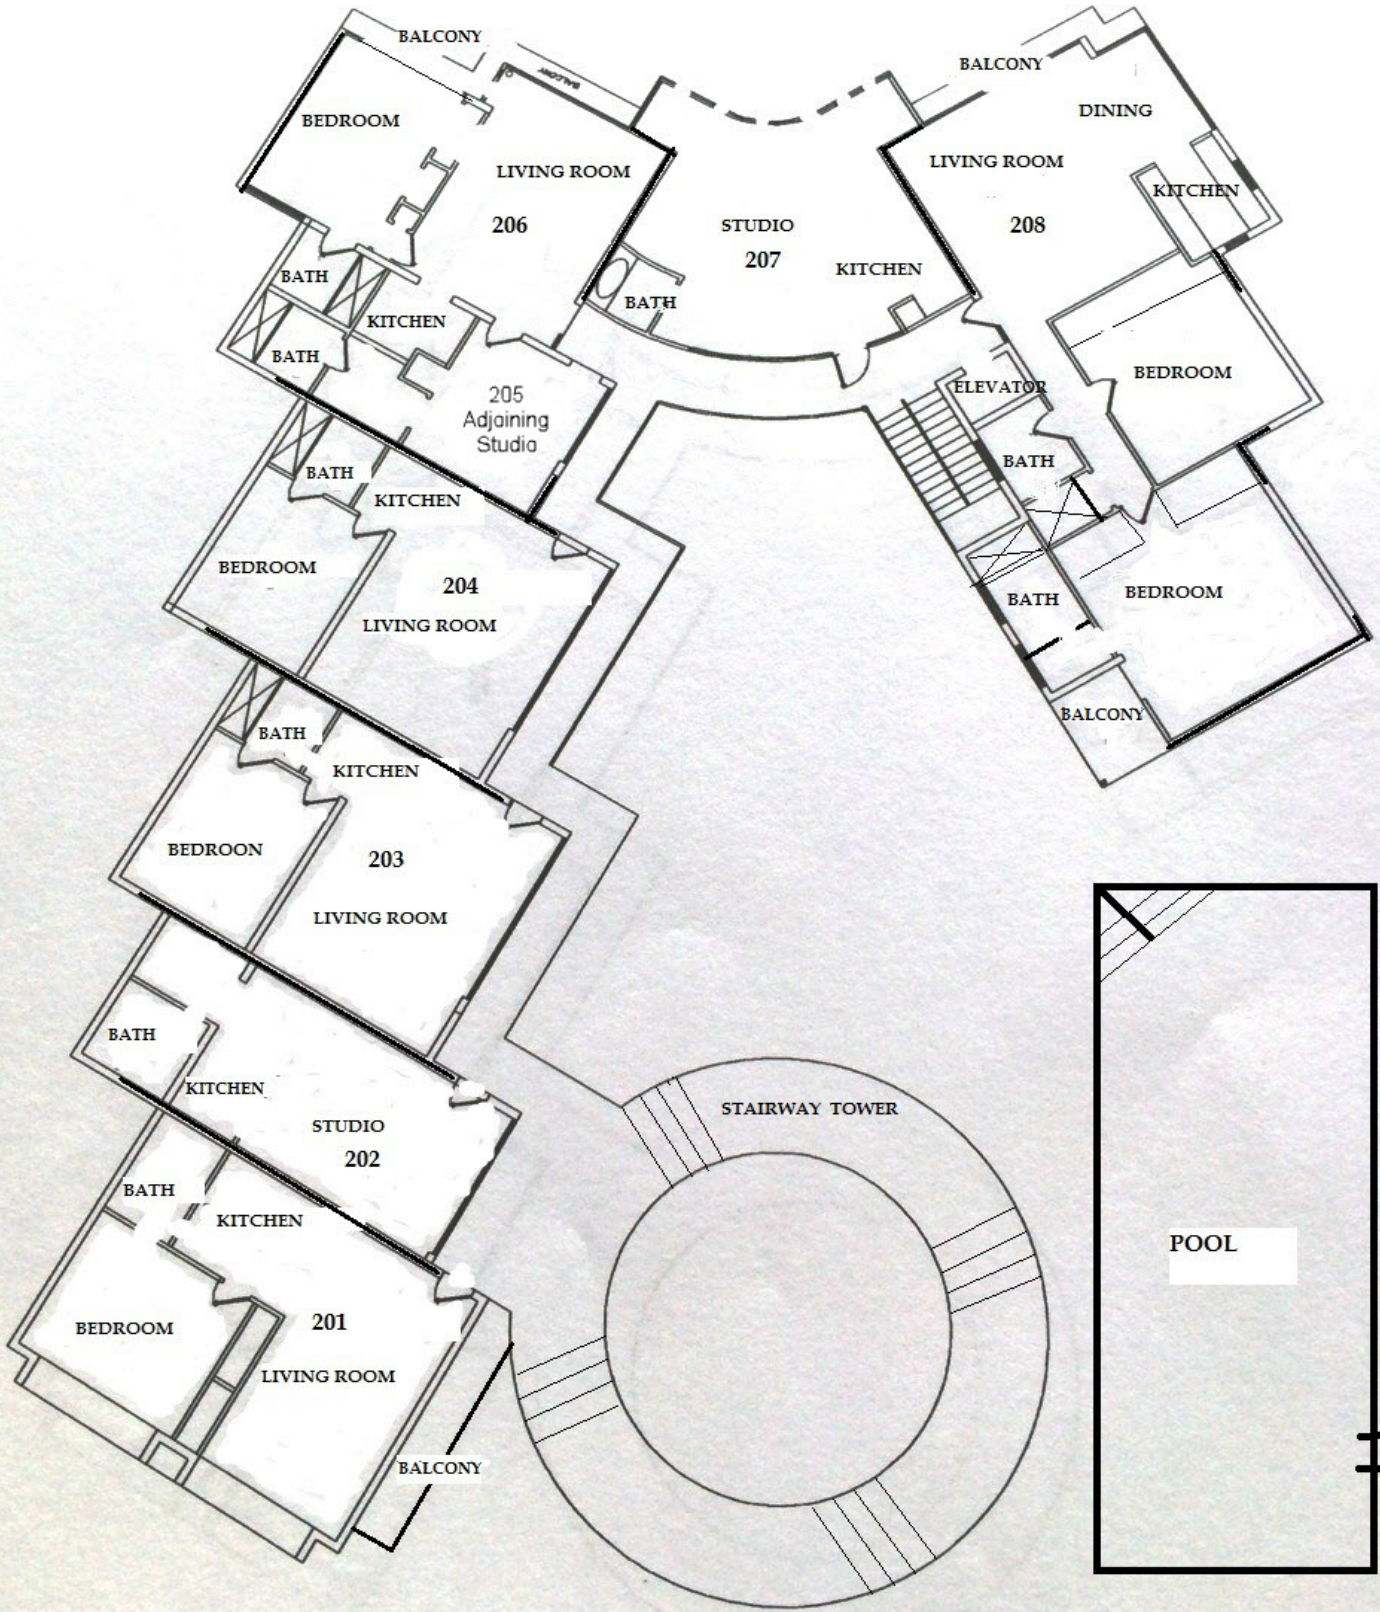

INTRACOASTAL WATERWAY

WATERFRONT DECK

MANHATTAN TOWER 701 BAYSHORE DRIVE 2ND FLOOR