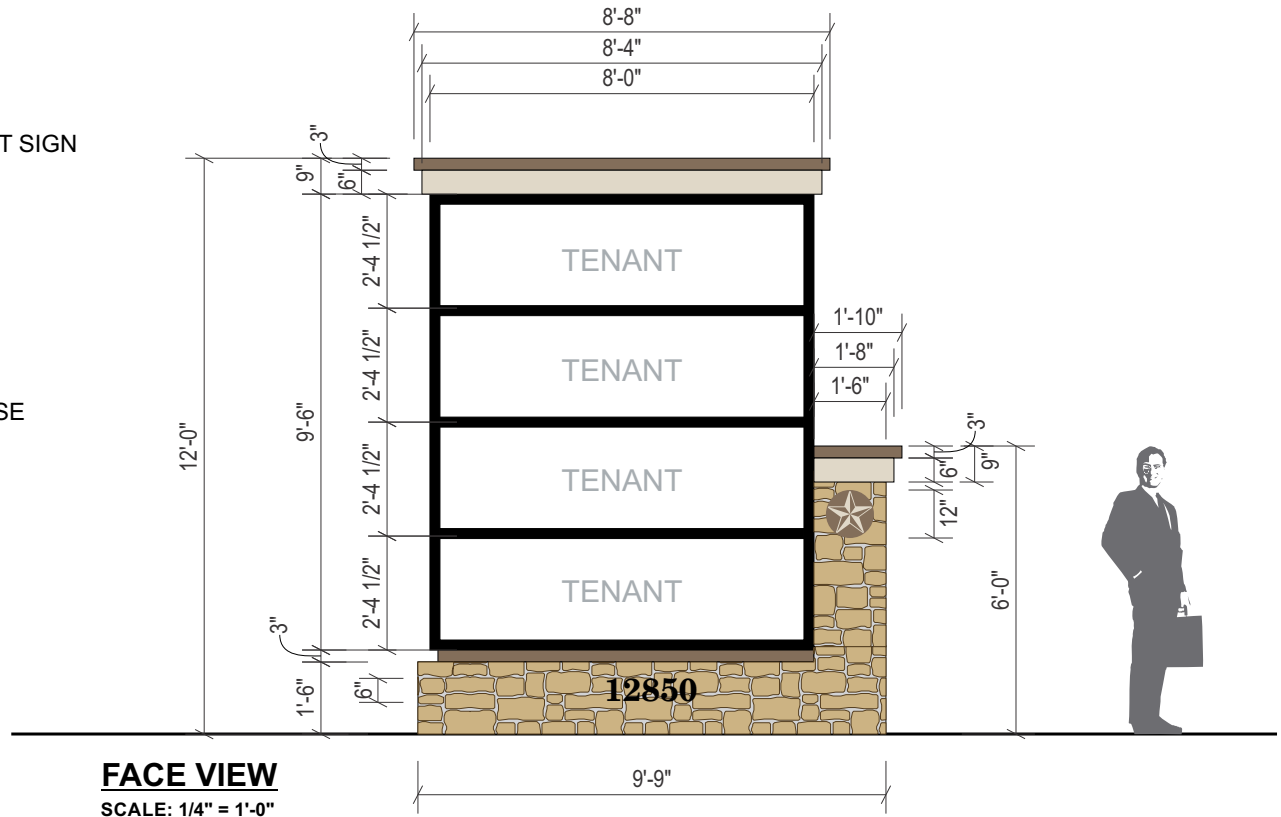

SIGN A	D/F Monument Sign
Type:	Multi-Tenant Cabinet
Illumination:	Internally Illuminated LED
Square Footage:	76.0

MFG. & INSTALL ONE (1)
INTERNALLY ILLUMINATED D/F MULTI-TENANT MONUMENT SIGN

TOPPERS: ALUM. PTD PER COLOR KEY

CABINET: ALUM. PTD BLACK W/ METAL DIVIDERS
WHITE LEXAN FACES
INTERNALLY ILLUMINATED W/ WHITE LEDS

ADDRESS: 1/8" ALUM. PTD BLACK
FLAT CUT OUT LETTERS MOUNTED FLUSH TO STONE BASE
NON ILLUMINATED

STONE MASONRY BASE TO MATCH BLDG.
DECORATIVE "STAR" LOGO TBD

NOTE: STONE MASONRY BY OTHERS

COLOR KEY

- 1 White
- 2 Black
- 3 Beige TBD
- 4 Tan TBD

210.757.9104 apexsigngroup.com

Villa Park

12850 Bandera Rd
Helotes, TX 78023

Project ID#: **114699**
Project Mgr: **Brenda B.**
Designer: **DR**
Created on: **1/23/2018**

REVISION