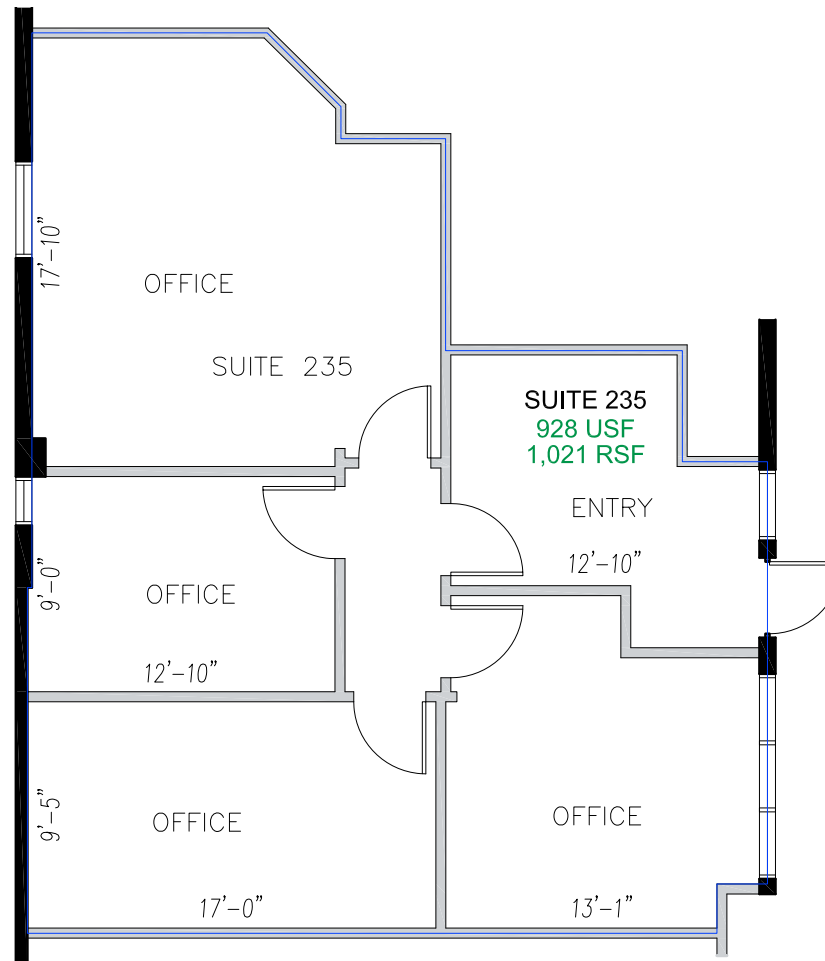

Suite 235
1,021 RSF

Phillips Place
7575 Dr. Phillips Blvd. | Orlando, FL 32819