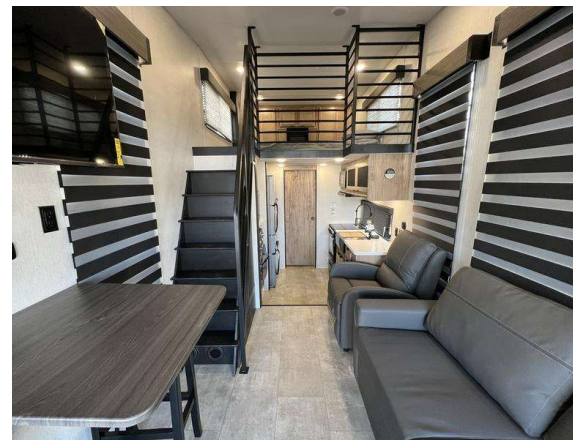

BUILT IN 2024

- Approx. 2 blocks to the beach
- Three (3) lots 25x100 each
- Three (3) new Timberwolf 16 ML park model RVs by Forest River, turnkey and ready to rent
- Dedicated plunge pool with optional heat for each unit
- Dedicated outdoor shower, park grill and picnic table for each unit
- Campers feature full kitchen with 2-in-1 washer/dryer and countertop ice makers
- Community fire pit and yard games
- Storage shed with power