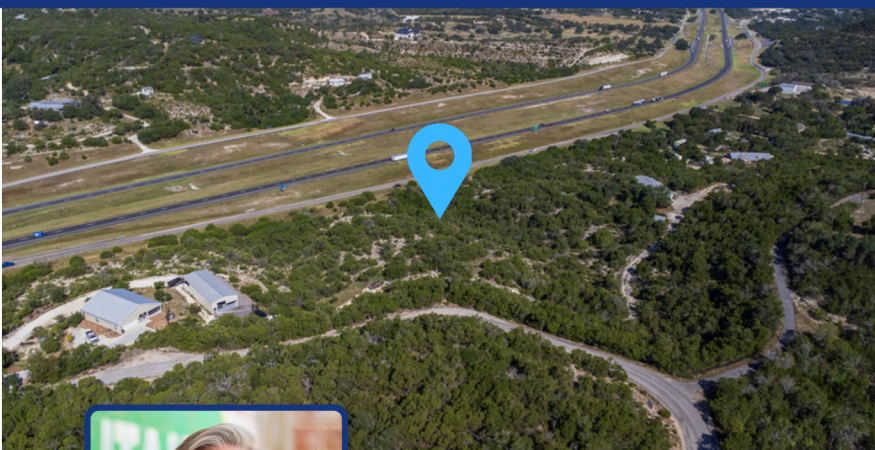

Jim Stewart REALTOR®

(210) 347-8187 jim@jimstewartre.com