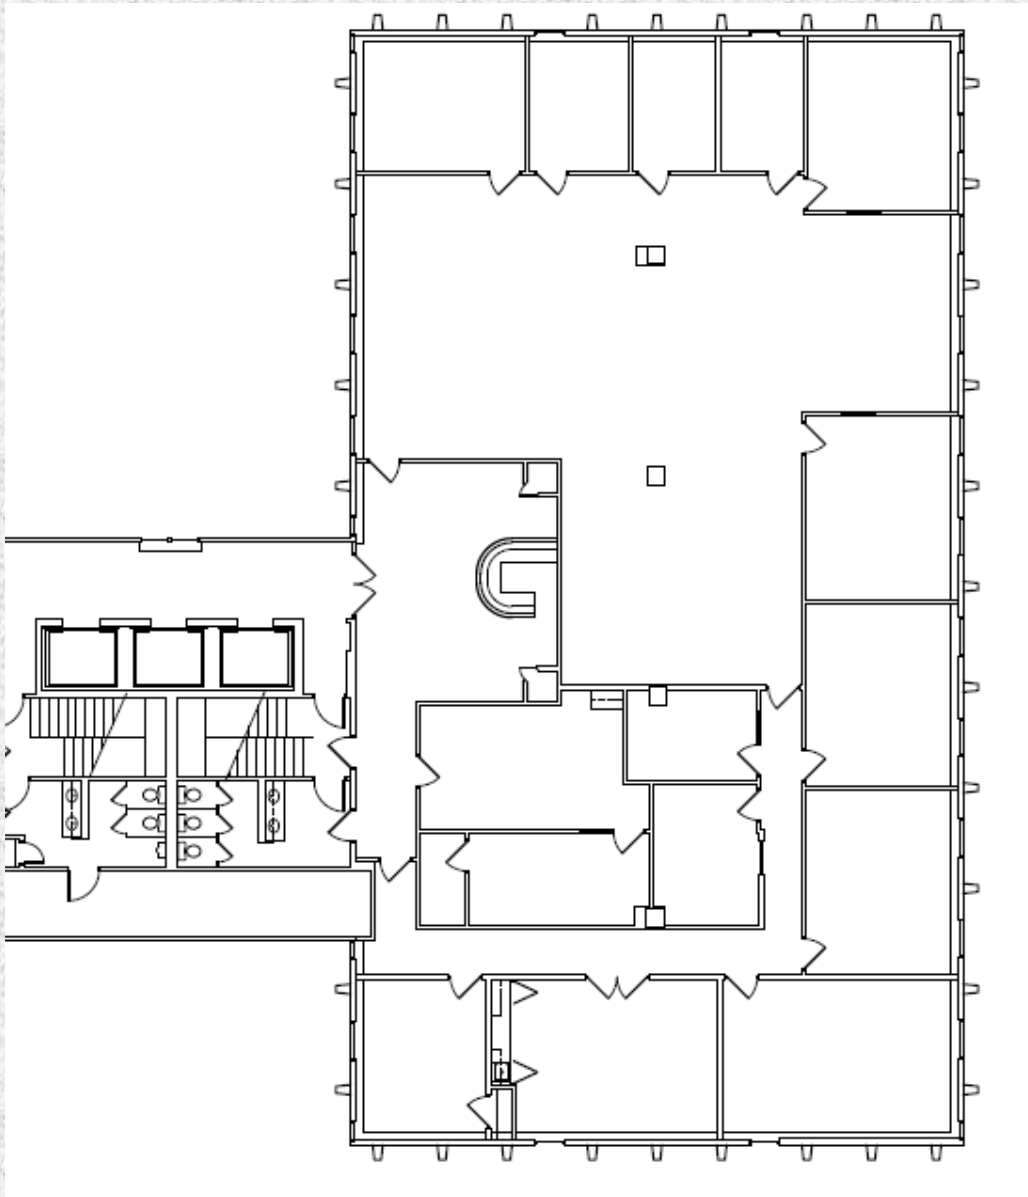

Fox Plaza Office

5416 S. Yale, Tulsa, Oklahoma

TFP

TWENTY FIRST PROPERTIES, INC.

Suite 501
7,335 Sq. Ft.

- 16 Offices
 - 3 Conference Rooms
 - Open Area
- Reception
Storage

For additional information contact
Paul D. Wilson
at 918-743-4300 or
email paul@tfptulsa.com
www.tfptulsa.com