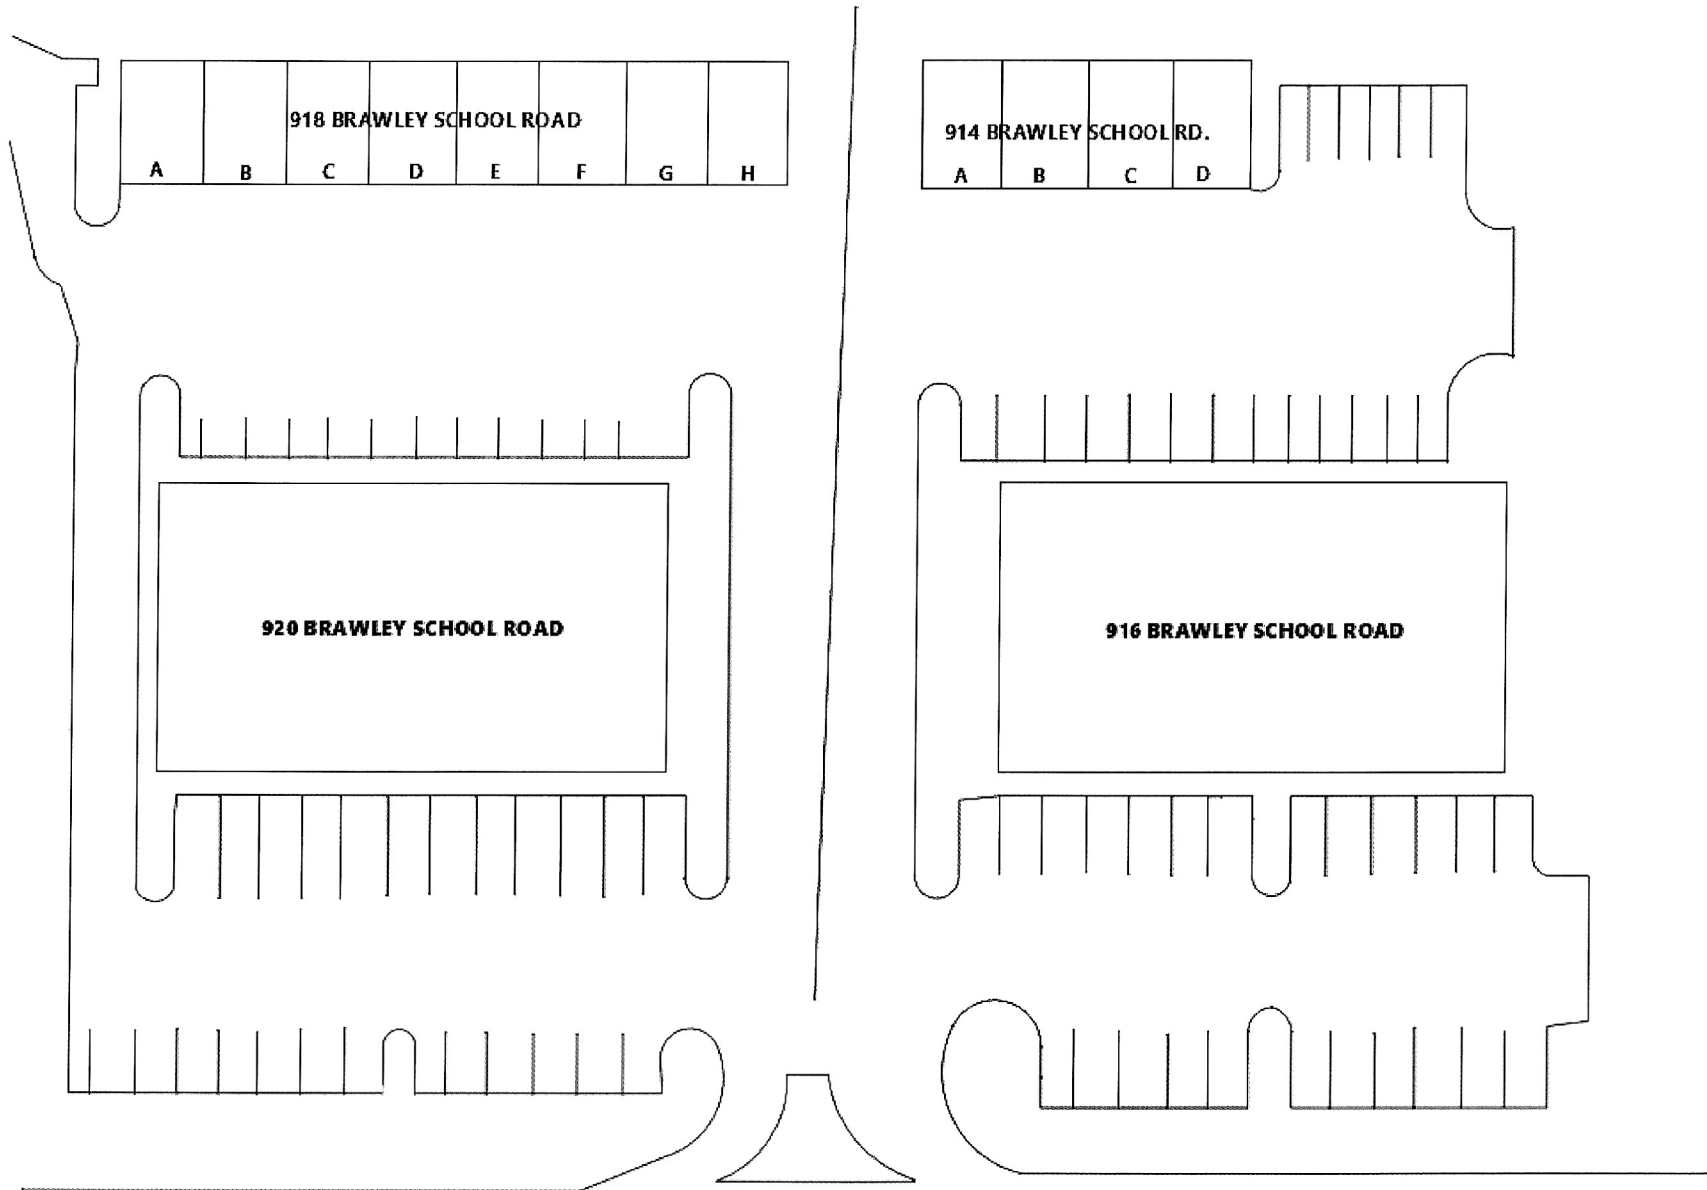

LAKE POINTE EAST COMMERCIAL CENTER

916 BRAWLEY SCHOOL ROAD

LAKE POINTE EAST COMMERCIAL CENTER

916 BRAWLEY SCHOOL ROAD, MOORESVILLE, NC 28117

Offered for Lease by **BONANZA MANAGEMENT COMPANY** (702)-662-6644 Email: bdc@infionline.net or mneedham1@gmail.com