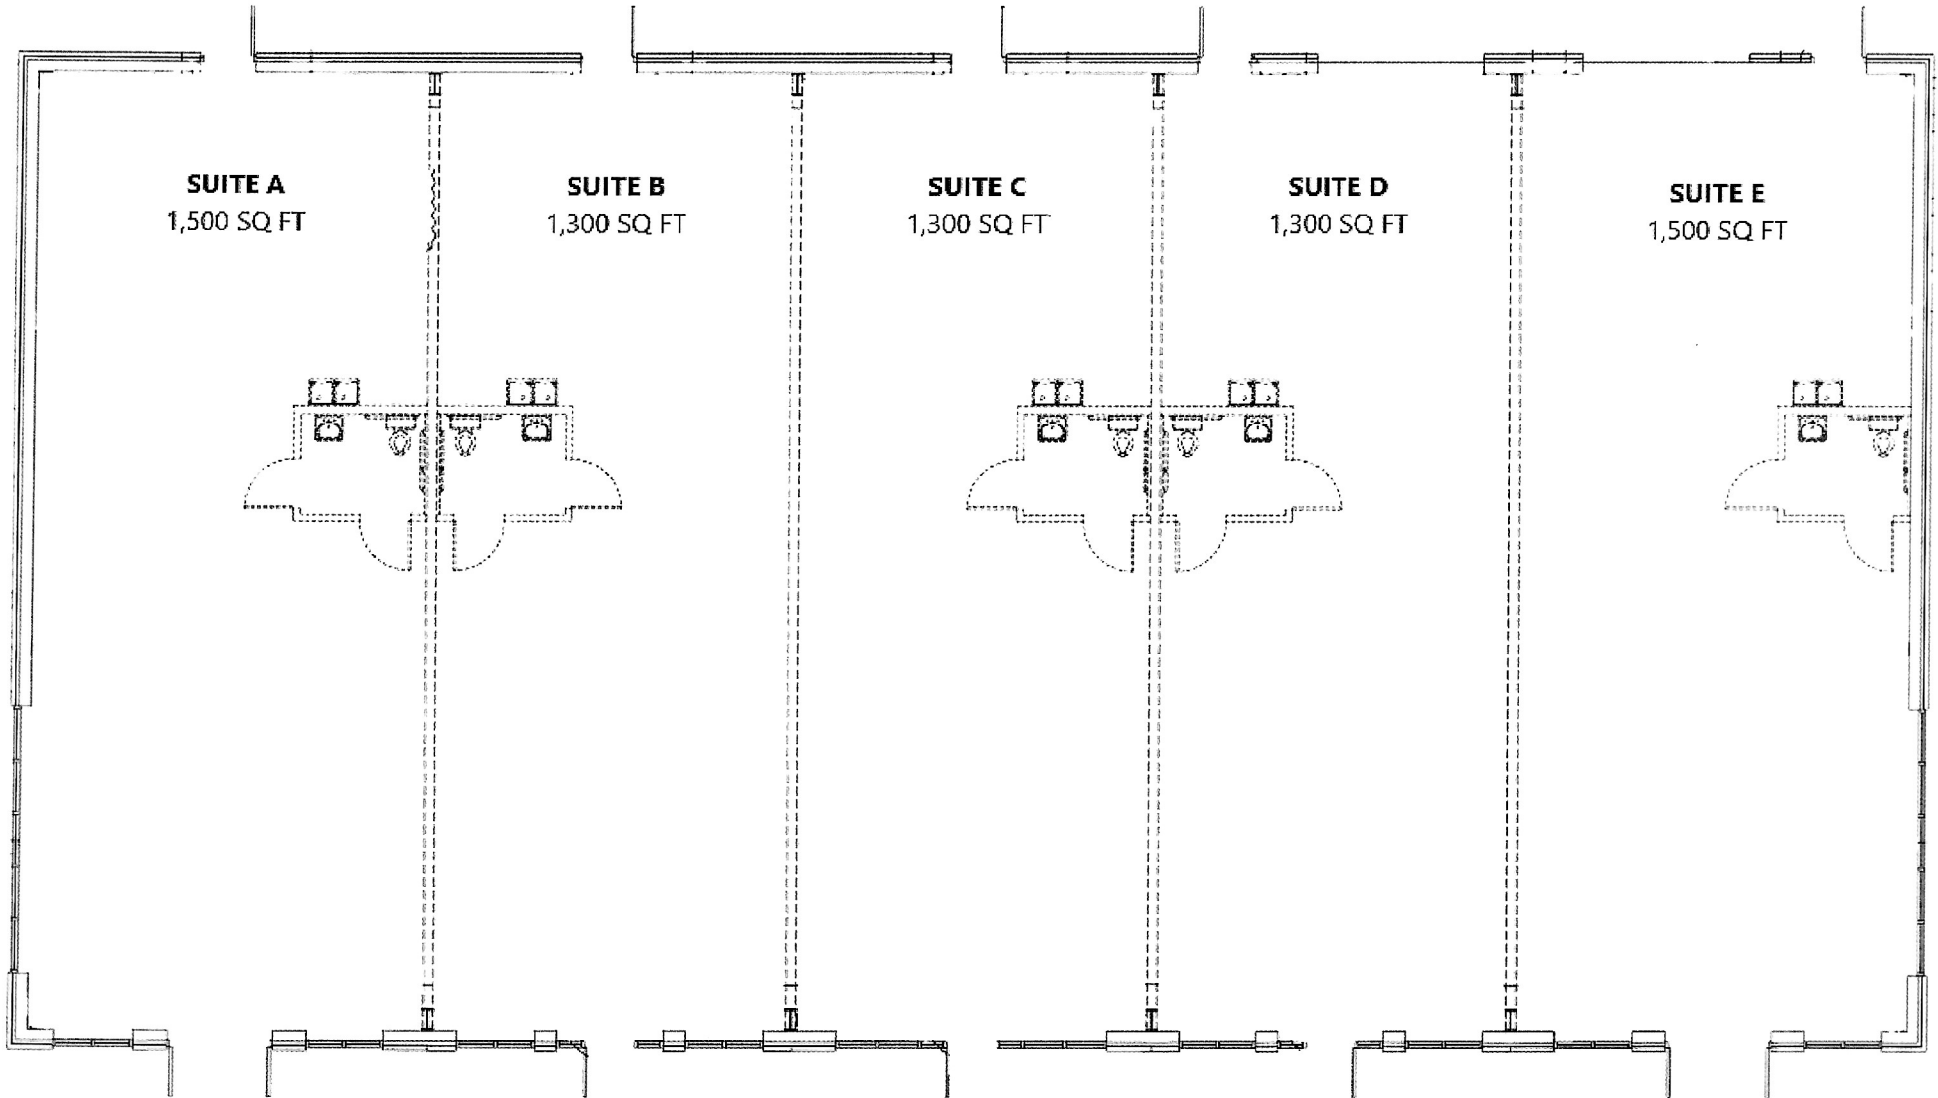

LAKE POINTE EAST COMMERCIAL CENTER

916 BRAWLEY SCHOOL ROAD

LAKE POINTE EAST COMMERCIAL CENTER

916 BRAWLEY SCHOOL ROAD, MOORESVILLE, NC 28117

Offered for Lease by **BONANZA MANAGEMENT COMPANY** (702)-662-6644 Email: bdc@infionline.net or mneedham1@gmail.com