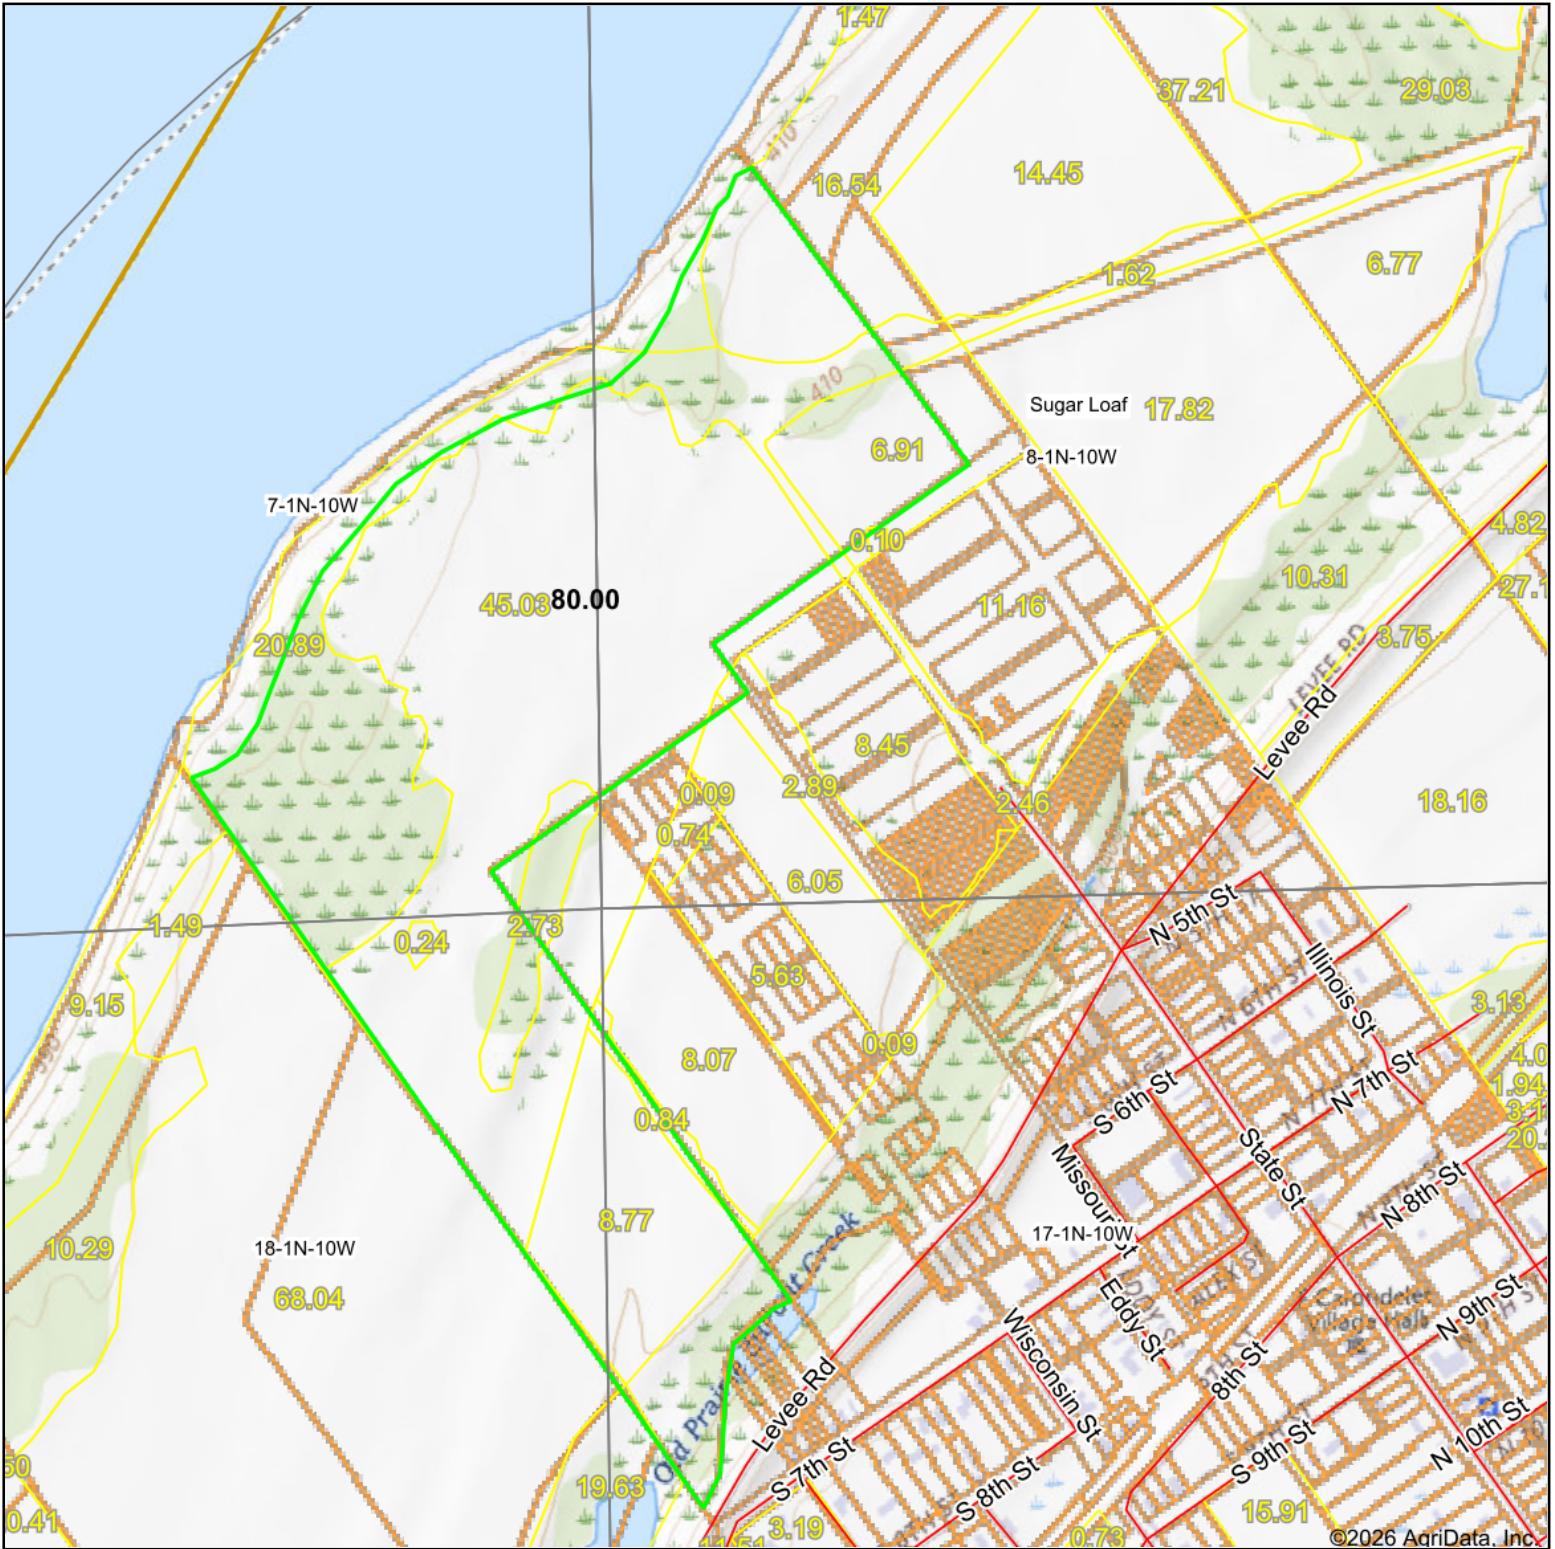

Topography Map

Map Center: 38° 32' 43.49, -90° 14' 16.63

8-1N-10W
St. Clair County
Illinois

2/17/2026

Maps Provided By:

© AgriData, Inc. 2025 www.AgriDataInc.com