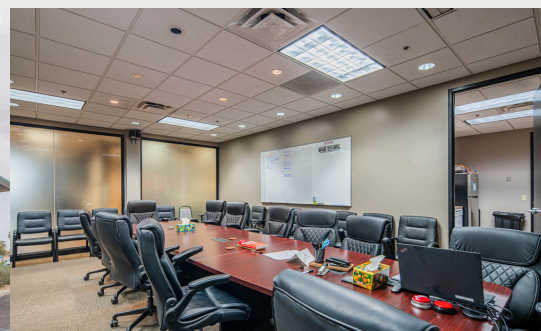

Our Facility:

- Professionally designed, turnkey office build-out
- Efficient layout optimized for productivity and client-facing operations
- Flexible configuration suitable for professional services, healthcare, wellness, administrative, educational, or corporate office use
- Move-in ready with no additional build-out required

Move-In Ready. Strong Professional Presence. Prime Visibility Location.