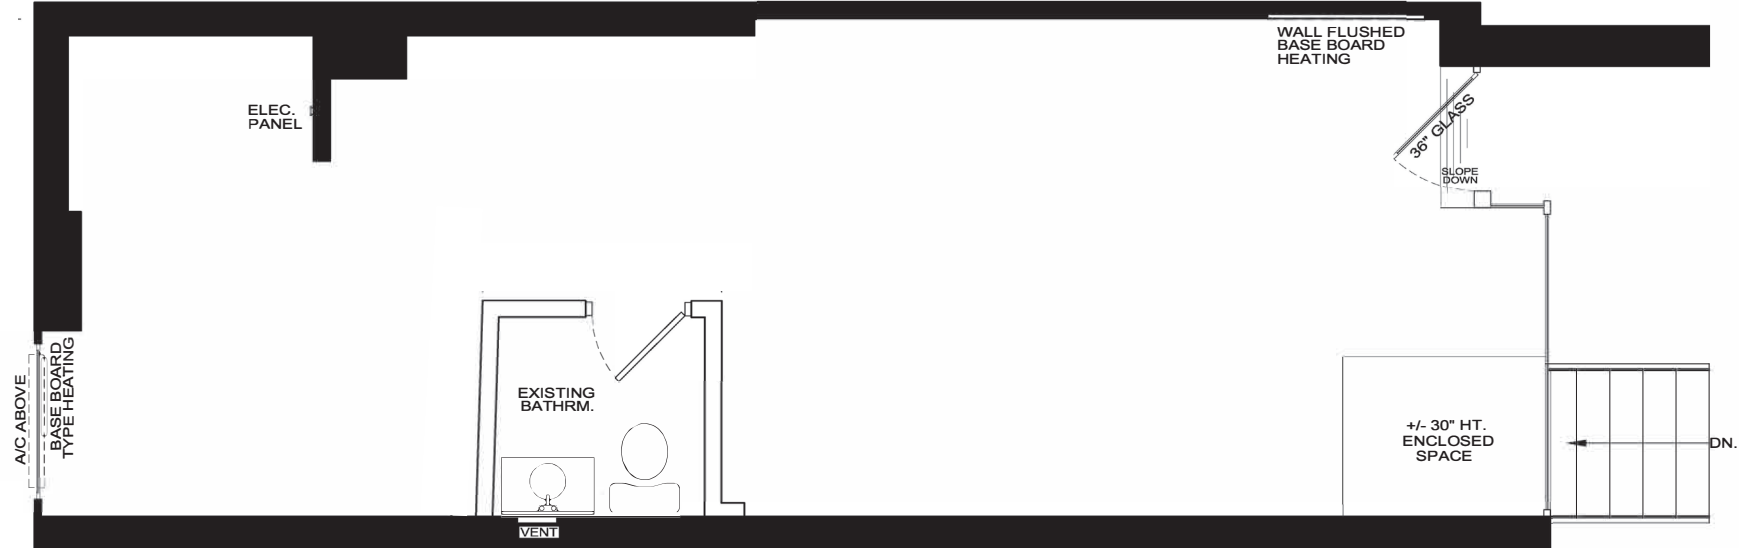

SIZE: 600 SF Ground Floor

FRONTAGE: 12.5'

CEILING HEIGHT: 10'

ASKING RENT: Upon Request

POSSESSION: Immediate

TRANSPORTATION: 1 2

<p>WEST 90th BED BATH & BEYOND MURRAY'S STURGEON SHOP OLLIE'S TO GO-UWS</p> <p>WEST 88th SFORNO PIZZA the bar method.</p> <p>WEST 86th THE PARLOUR juice GENERATION BROADWAY FARM</p> <p>WEST 84th 5 SNAPKIN BURGER MAISON PICKLE</p>	<p>BROADWAY</p> <p>WELLS FARGO</p> <p>CITYMD NEW YORK'S URGENT CARE DUNKIN' TD Bank</p> <p>THE MERMAID INN AMELIE WINE BAR</p> <p>Capital One</p> <p>MITCHELL'S WINE & LIQUOR citibank Key Food FRESH ELEA GREEK</p> <p>PLAYA BOWLS Baked by Melissa</p> <p>WEST 84th HARRYS SHOES BARNES & NOBLE</p> <p>Santander MATTRESS FIRM</p>	<p>AMSTERDAM AVE</p> <p>CHASE edible arrangements SHERWIN WILLIAMS.</p> <p>THE GENEVA SCHOOL OF MANHATTAN AQUARIUS TRUE VALUE HARDWARE WEST SIDE COMMUNITY GARDEN 7 ELEVEN</p> <p>Domino's FITTING ROOM</p> <p>BELLA LUNA RESTAURANT</p> <p>KIRSH BAKERY & KITCHEN BARNEY GREENGRASS ups STARBUCKS</p> <p>DUNKIN' LA MIRABELLE VIVE LA CRÊPE! LITTLE CREATURES GOOD ENOUGH TO EAT</p> <p>KITARO SUSHI UPTOWN POKÉ CELESTE WEST SIDE KIDS</p> <p>amc THEATRES FLOR DE MAYO RESTAURANT</p> <p>CHIPOTLE CRAFT + CARRY JIN RAMEN UWS PEACEFOOD UPTOWN</p> <p>Van Leeuwen Bank of America</p>	<p>COLUMBUS AVE</p> <p>DR. DUANE READE</p> <p>MILK BAR UPPER WEST SIDE</p> <p>PLANTSHED</p> <p>CHASE</p> <p>THE CONSULATE</p> <p>THE VIAND OSTERIA COTTA tasca</p> <p>ASHOKA INDIAN BELLINI ITALIAN RESTAURANT</p> <p>HI LIFE BAR & GRILL CHALAIT UWS BARACHOU</p> <p>FLAME ASIAN THE milling ROOM Starbucks</p> <p>SCHWETZER LINEN citibank</p>
---	---	--	---

510 Amsterdam Ave

BETWEEN WEST 84TH & WEST 85TH STREETS
UPPER WEST SIDE

FLOOR PLANS:

CONTACT OUR BROKERS FOR MORE INFORMATION

JORDAN RAPHAN
JRaphan@ksrny.com
516.776.4771

JOSHUA BERKUN
JBerkun@ksrny.com
516.459.9251