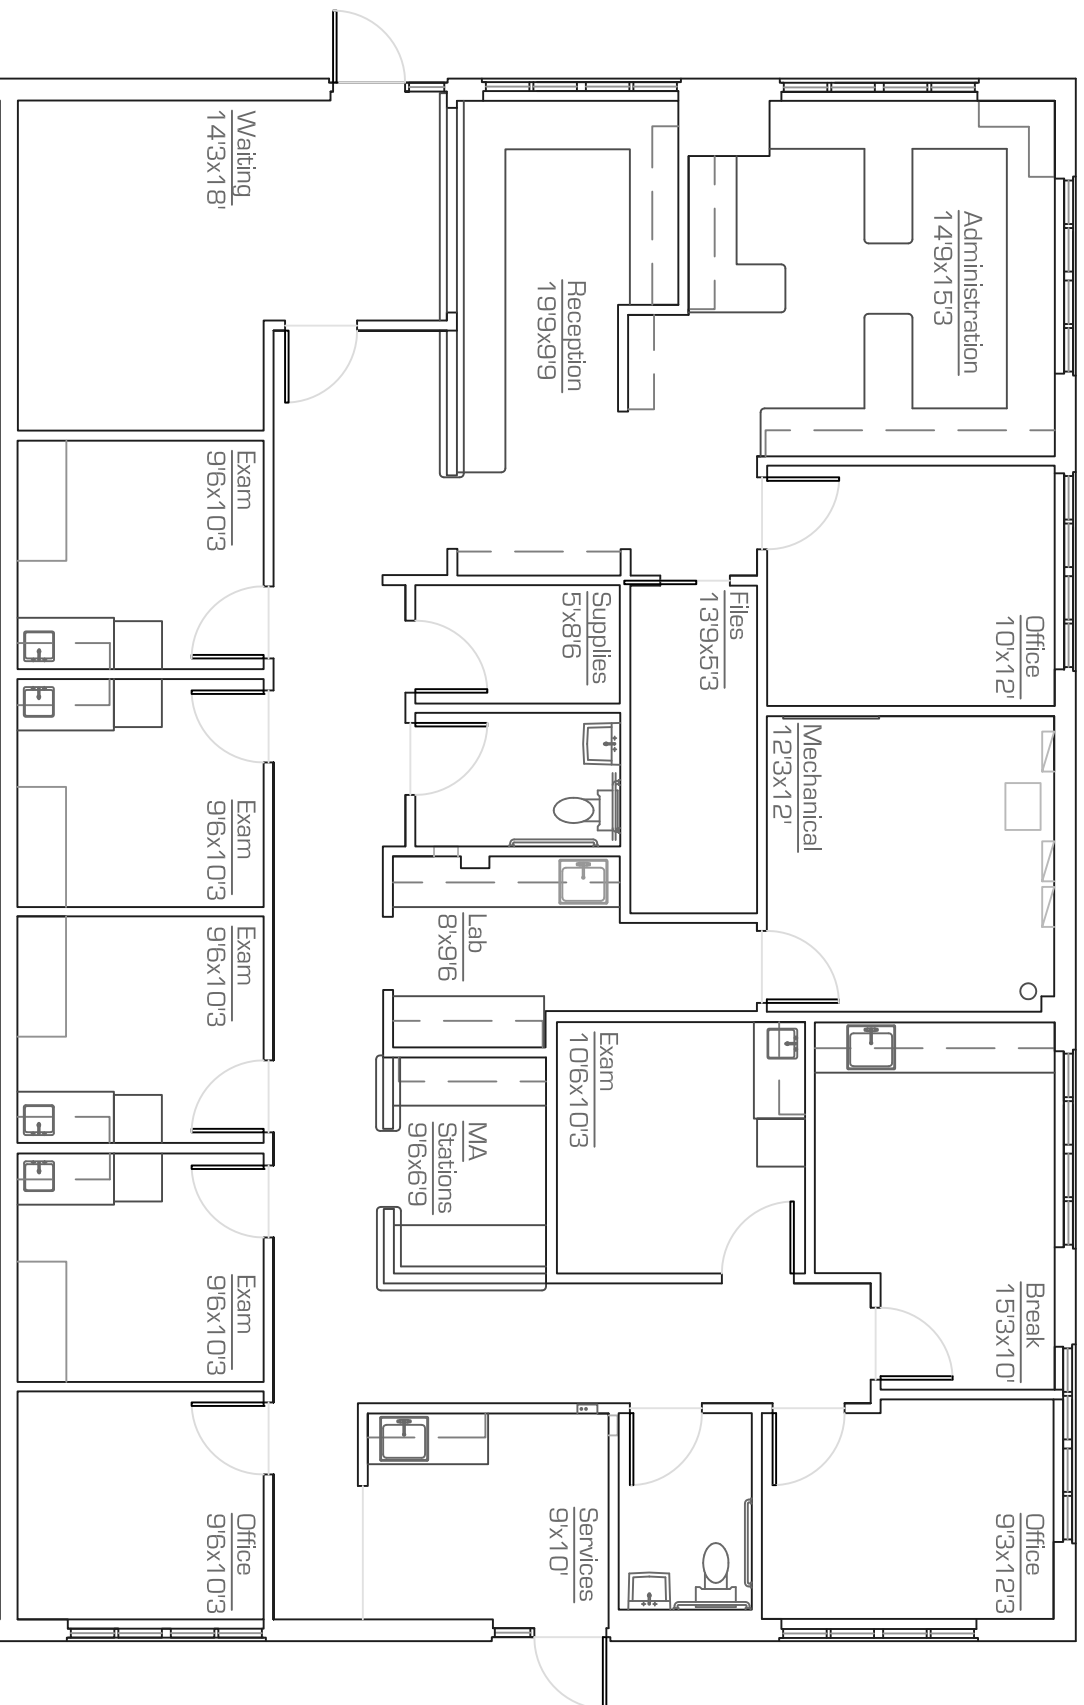

3921 East Baseline Road

Gilbert . Arizona
Suite 100 - 3,070 RSF

as-built

scale: 1/8" = 1'-0"

29.December.2019

* All dimensions are approximate at ± 3"
* All information is of general nature

precision DIMENSIONS