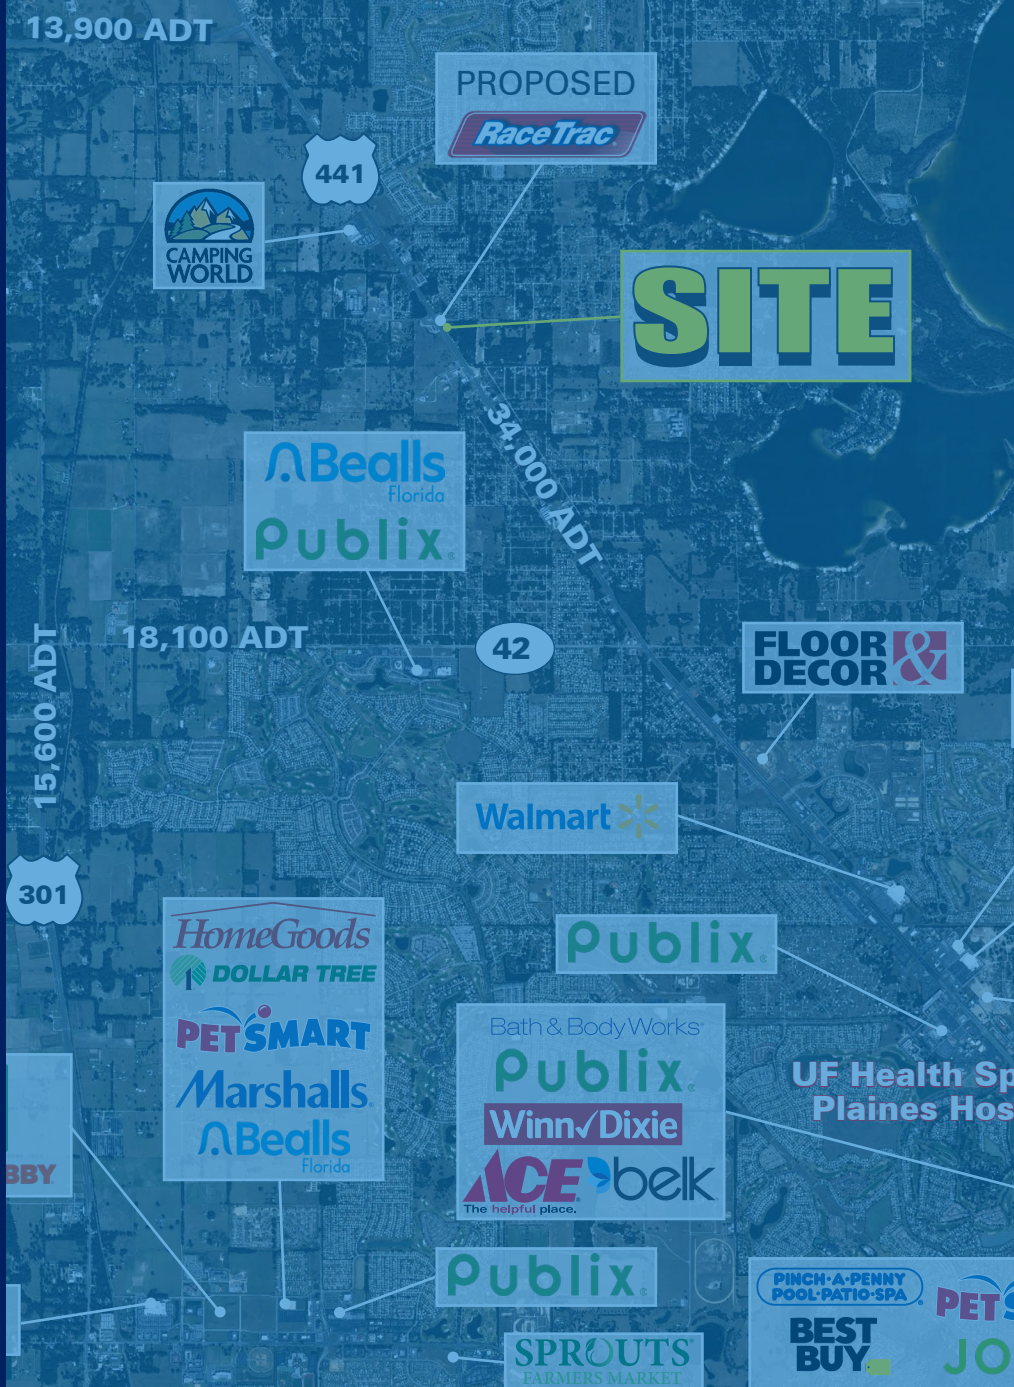

PROJECT DETAILS

SEC OF 441 & SUNSET HARBOR RD • +/- 2 ACRES AVAILABLE FOR SALE OR GROUND LEASE

PROPERTY HIGHLIGHTS

- Prime exposure to 34,000 ADT fronting U.S. 27/441
- Located on the main artery between The Villages (over 60,000 homes) and Ocala

5,400 ADT

SE 147th PI

34,000 ADT

18,100 ADT

SITE
ZOOM

TIRE CHOICE
& TOTAL CAR CARE

5,400 ADT

CIRCLE K

ExxonMobil

34,000 ADT

441

PROPOSED
RaceTrac

SE 147th PI

SITE

SITE PLAN

SUMMERFIELD, FL