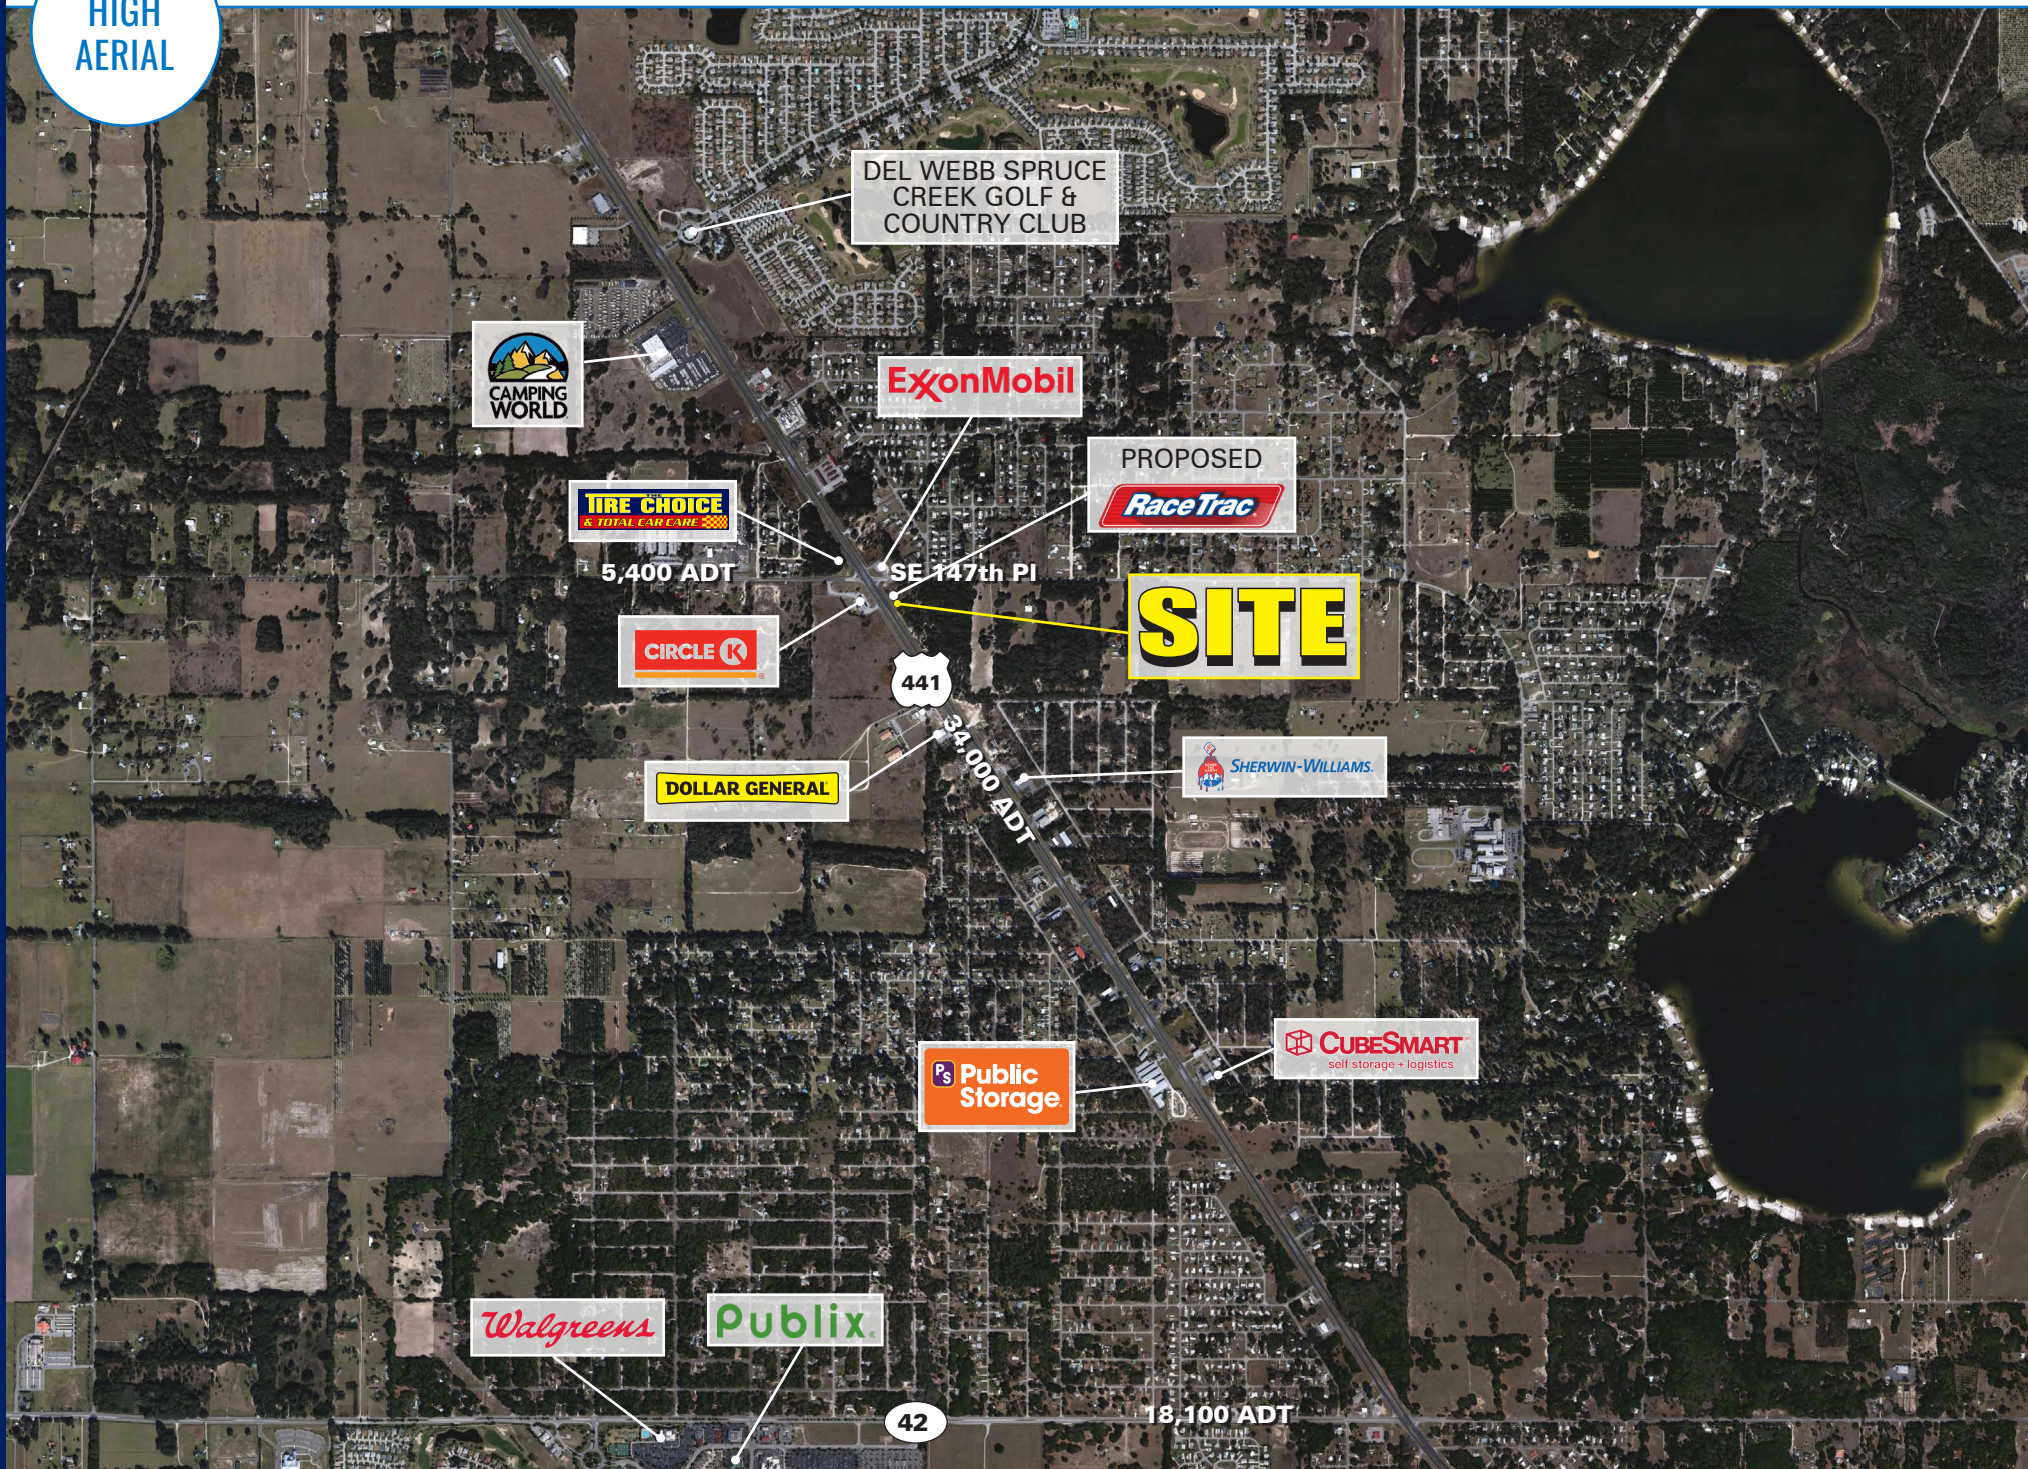

HIGH
AERIAL

DEL WEBB SPRUCE
CREEK GOLF &
COUNTRY CLUB

5,400 ADT

SE 147th PI

34,000 ADT

18,100 ADT