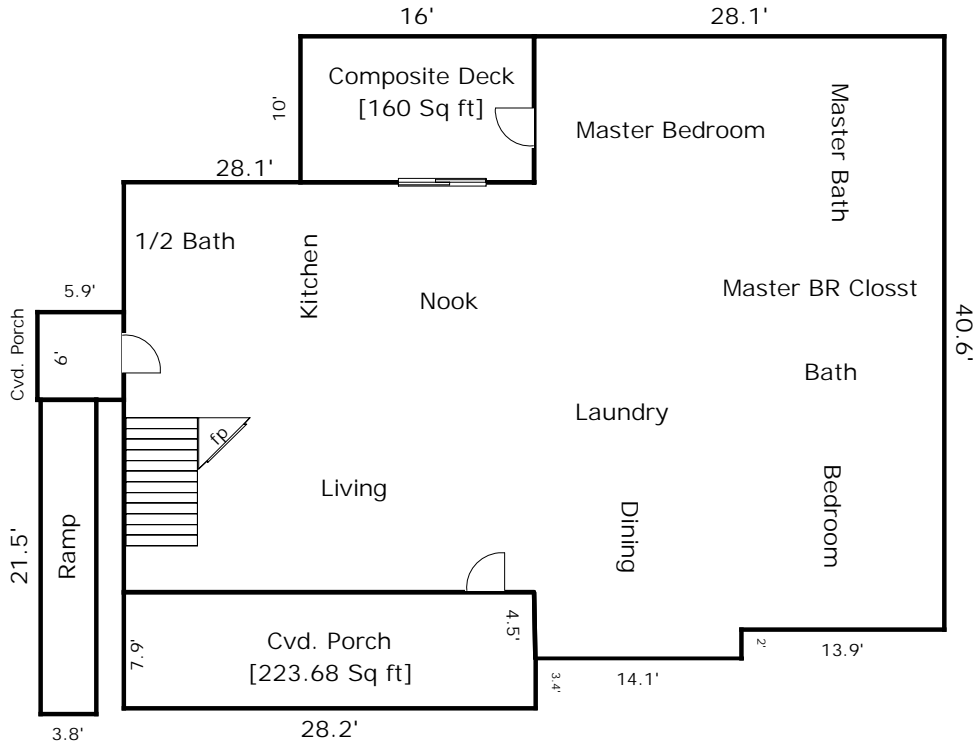

1795 NC Hwy 108 Highway, Columbus, NC 28722

Measured to ANSI standards.
2,995 Square Feet Above Grade Gross Living Area