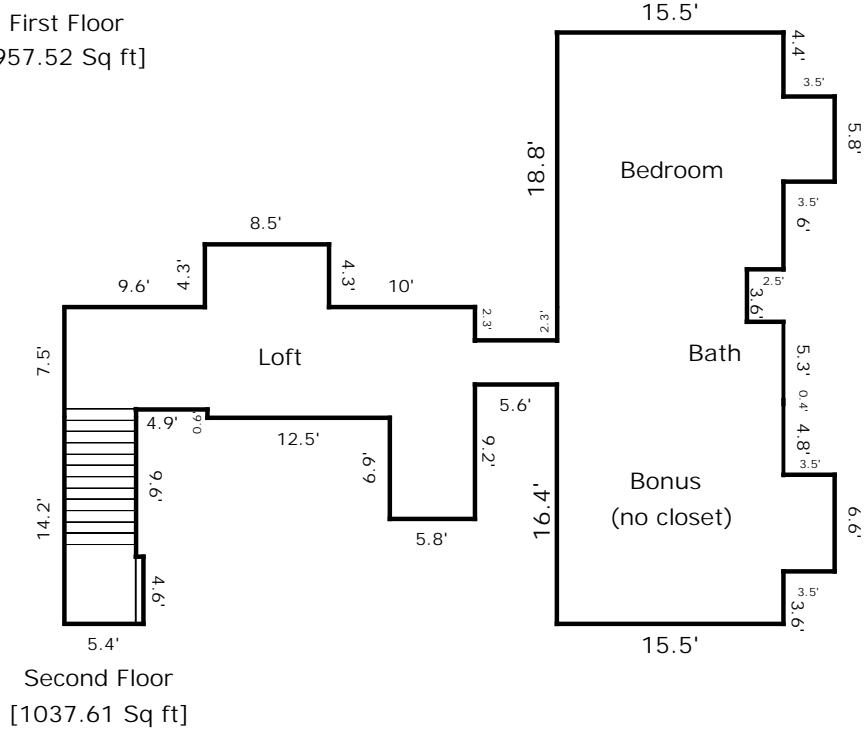

1795 NC Hwy 108 Highway, Columbus, NC 28722

Measured to ANSI standards.
2,995 Square Feet Above Grade Gross Living Area