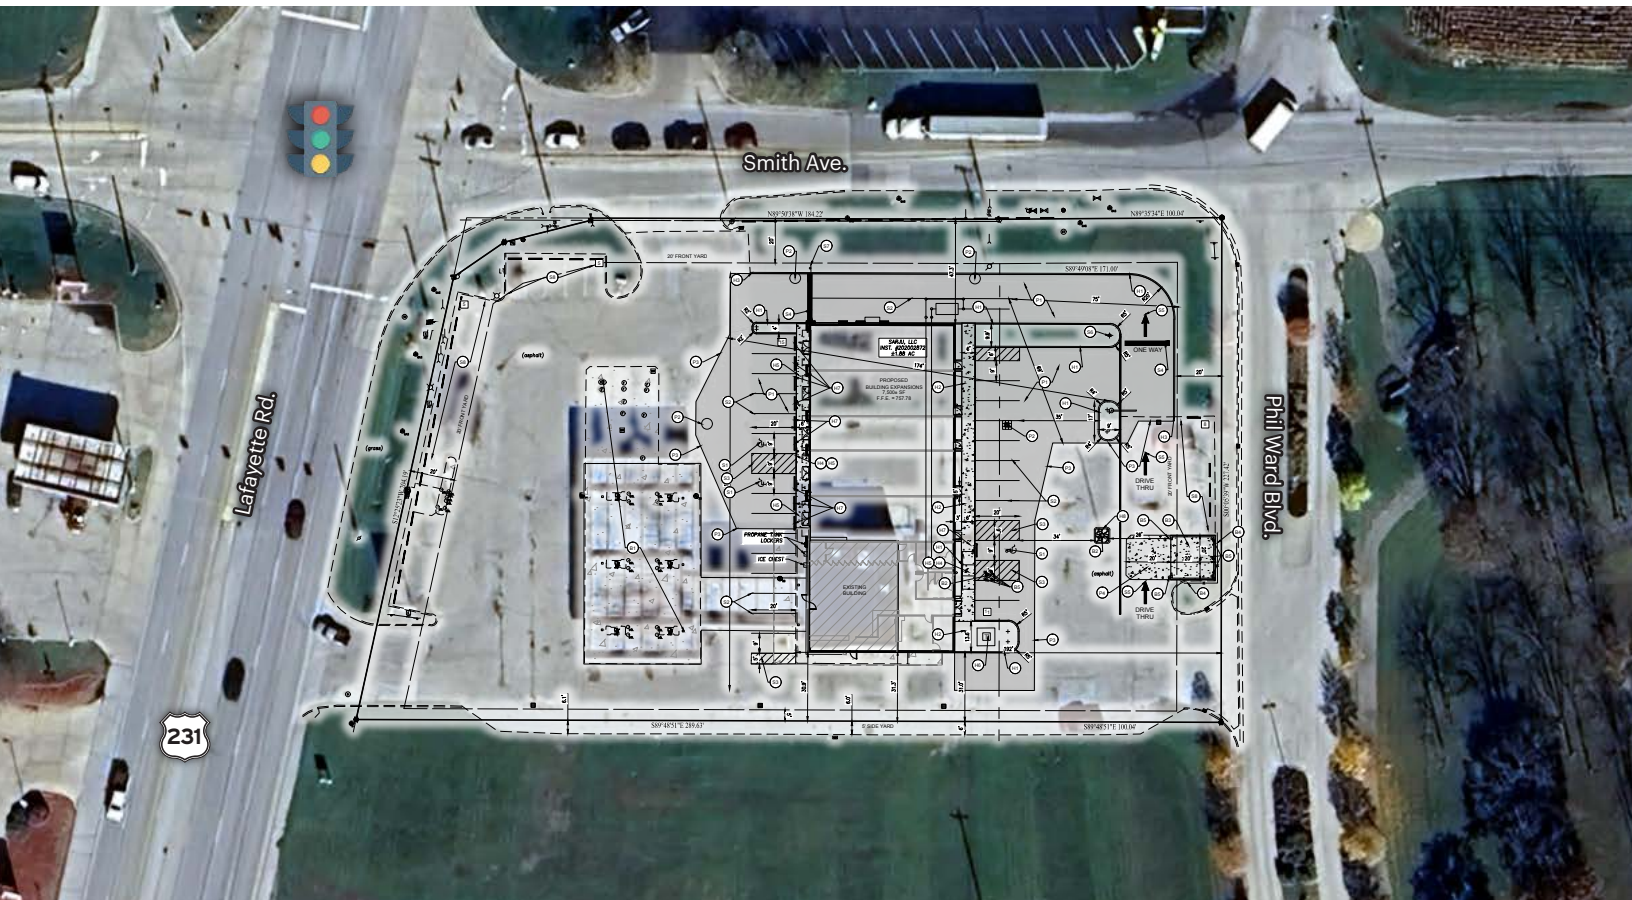

2600 Lafayette Ave.

Crawfordsville, IN 47993

PROPERTY DESCRIPTION

Located at a signalized intersection on Lafayette Ave. in Crawfordsville, IN, this exceptional property offers unparalleled visibility and accessibility for your business. The spacious interior layouts boast customizable floor plans to suit a variety of needs, while the ample parking ensures convenience for both clients and employees. The modern design and attractive facade will make a striking impression, drawing attention from passersby. This opportunity is the ideal location for your business to thrive within the Crawfordsville community.

OFFERING SUMMARY

Lease Rate:	\$35.00 SF/yr (NNN)
Number of Available Units:	5
Available SF:	1,224 - 1,650 SF
Lot Size:	1.36 Acres
Building Size:	9,824 SF

DEMOGRAPHICS	2 MILES	5 MILES	10 MILES
Total Households	839	9,100	13,476
Total Population	2,085	22,368	33,352
Average HH Income	\$82,576	\$78,712	\$84,062

2600 Lafayette Ave.
Crawfordsville, IN 47993

Conceptual Renderings

2600 Lafayette Ave.
Crawfordsville, IN 47993

Proposed Floorplan

Drive Thru Lane

2600 Lafayette Ave.
Crawfordsville, IN 47993

Proposed Elevations