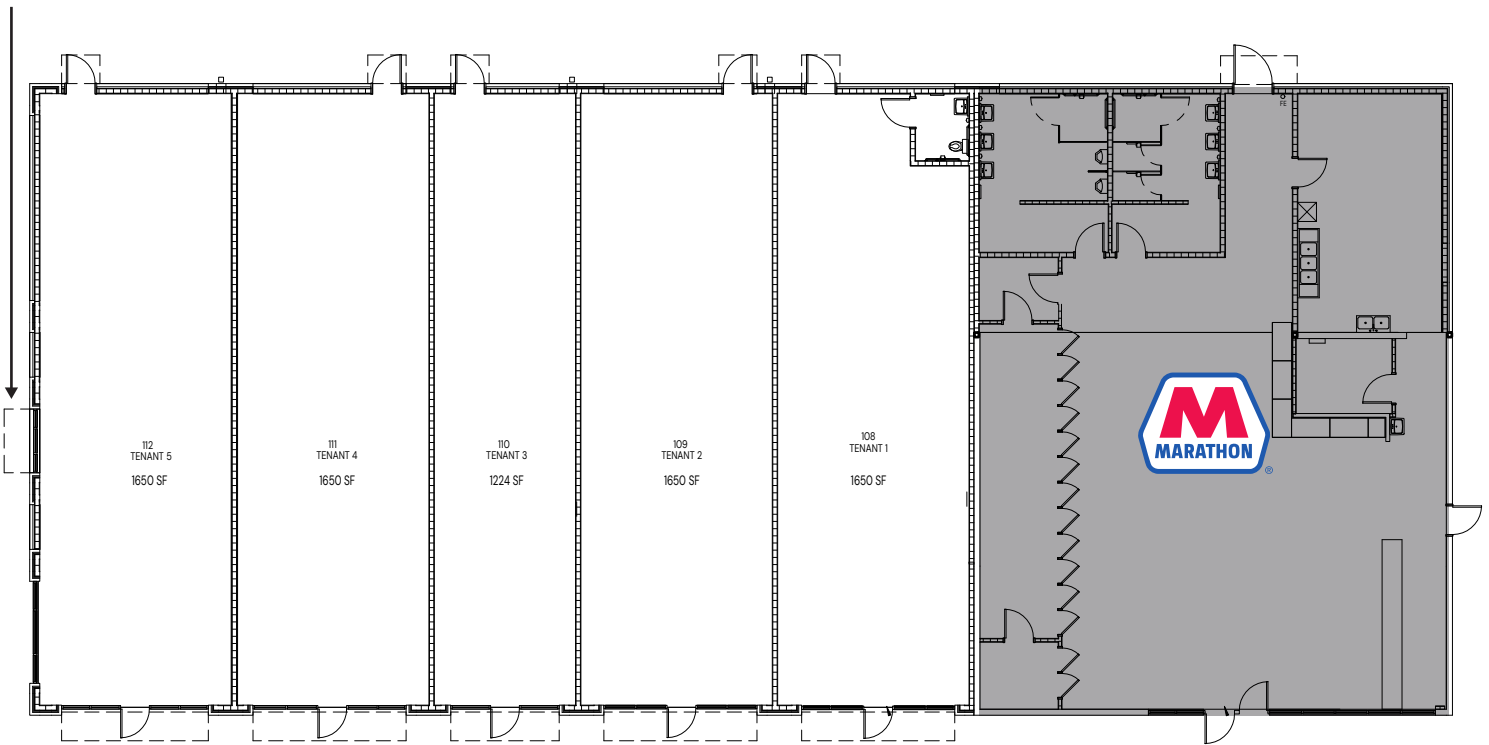

2600 Lafayette Ave.
Crawfordsville, IN 47993

Conceptual Renderings

2600 Lafayette Ave.
Crawfordsville, IN 47993

Proposed Floorplan

Drive Thru Lane

2600 Lafayette Ave.
Crawfordsville, IN 47993

Proposed Elevations