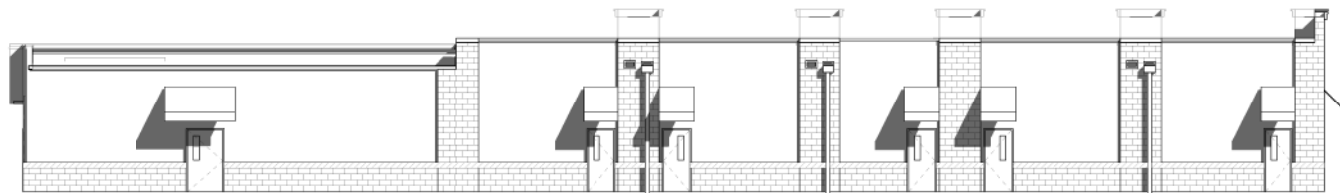

East Elevation