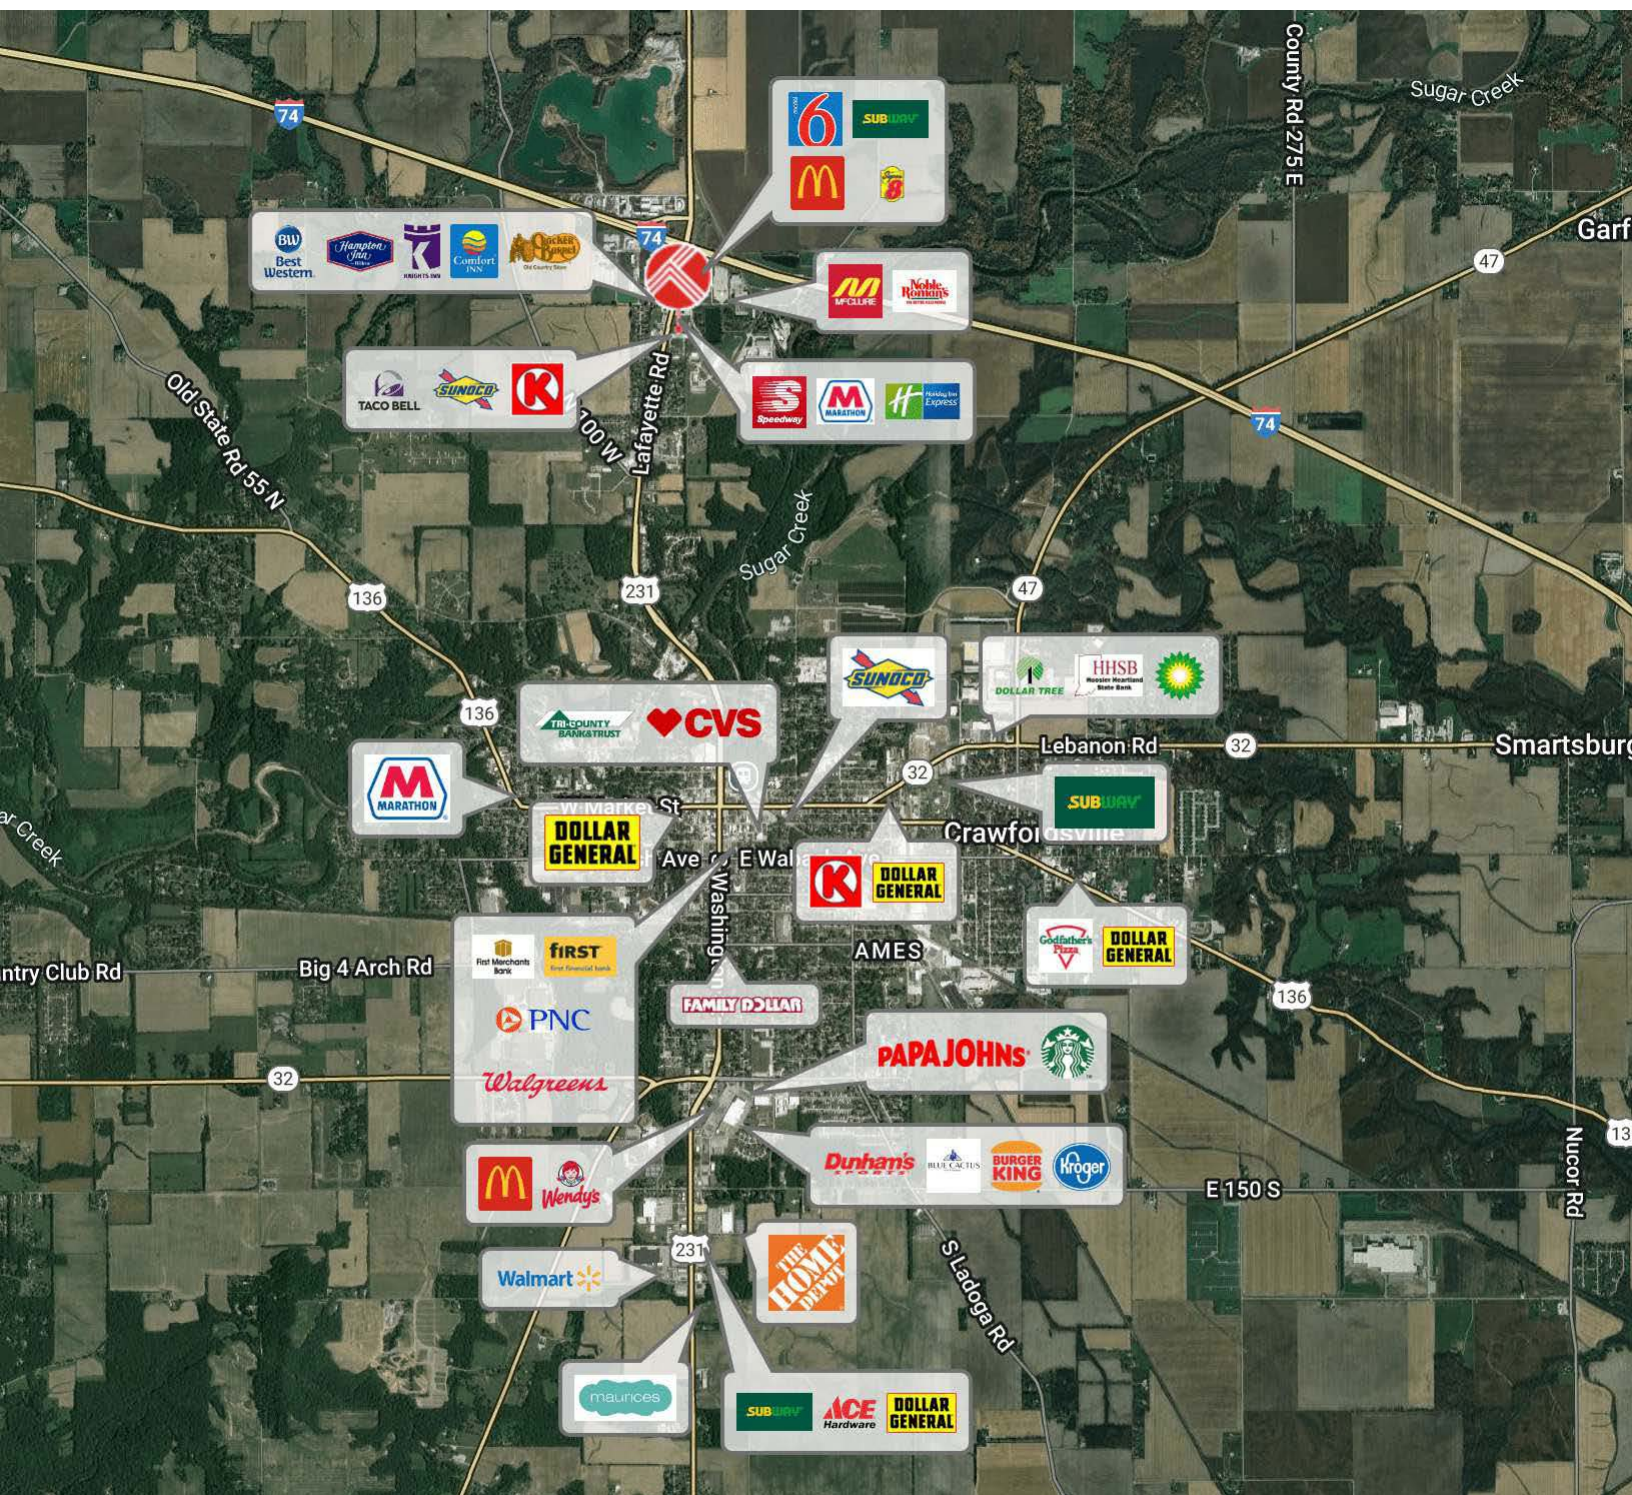

2600 Lafayette Ave. Crawfordsville, IN 47993

Surrounding Businesses