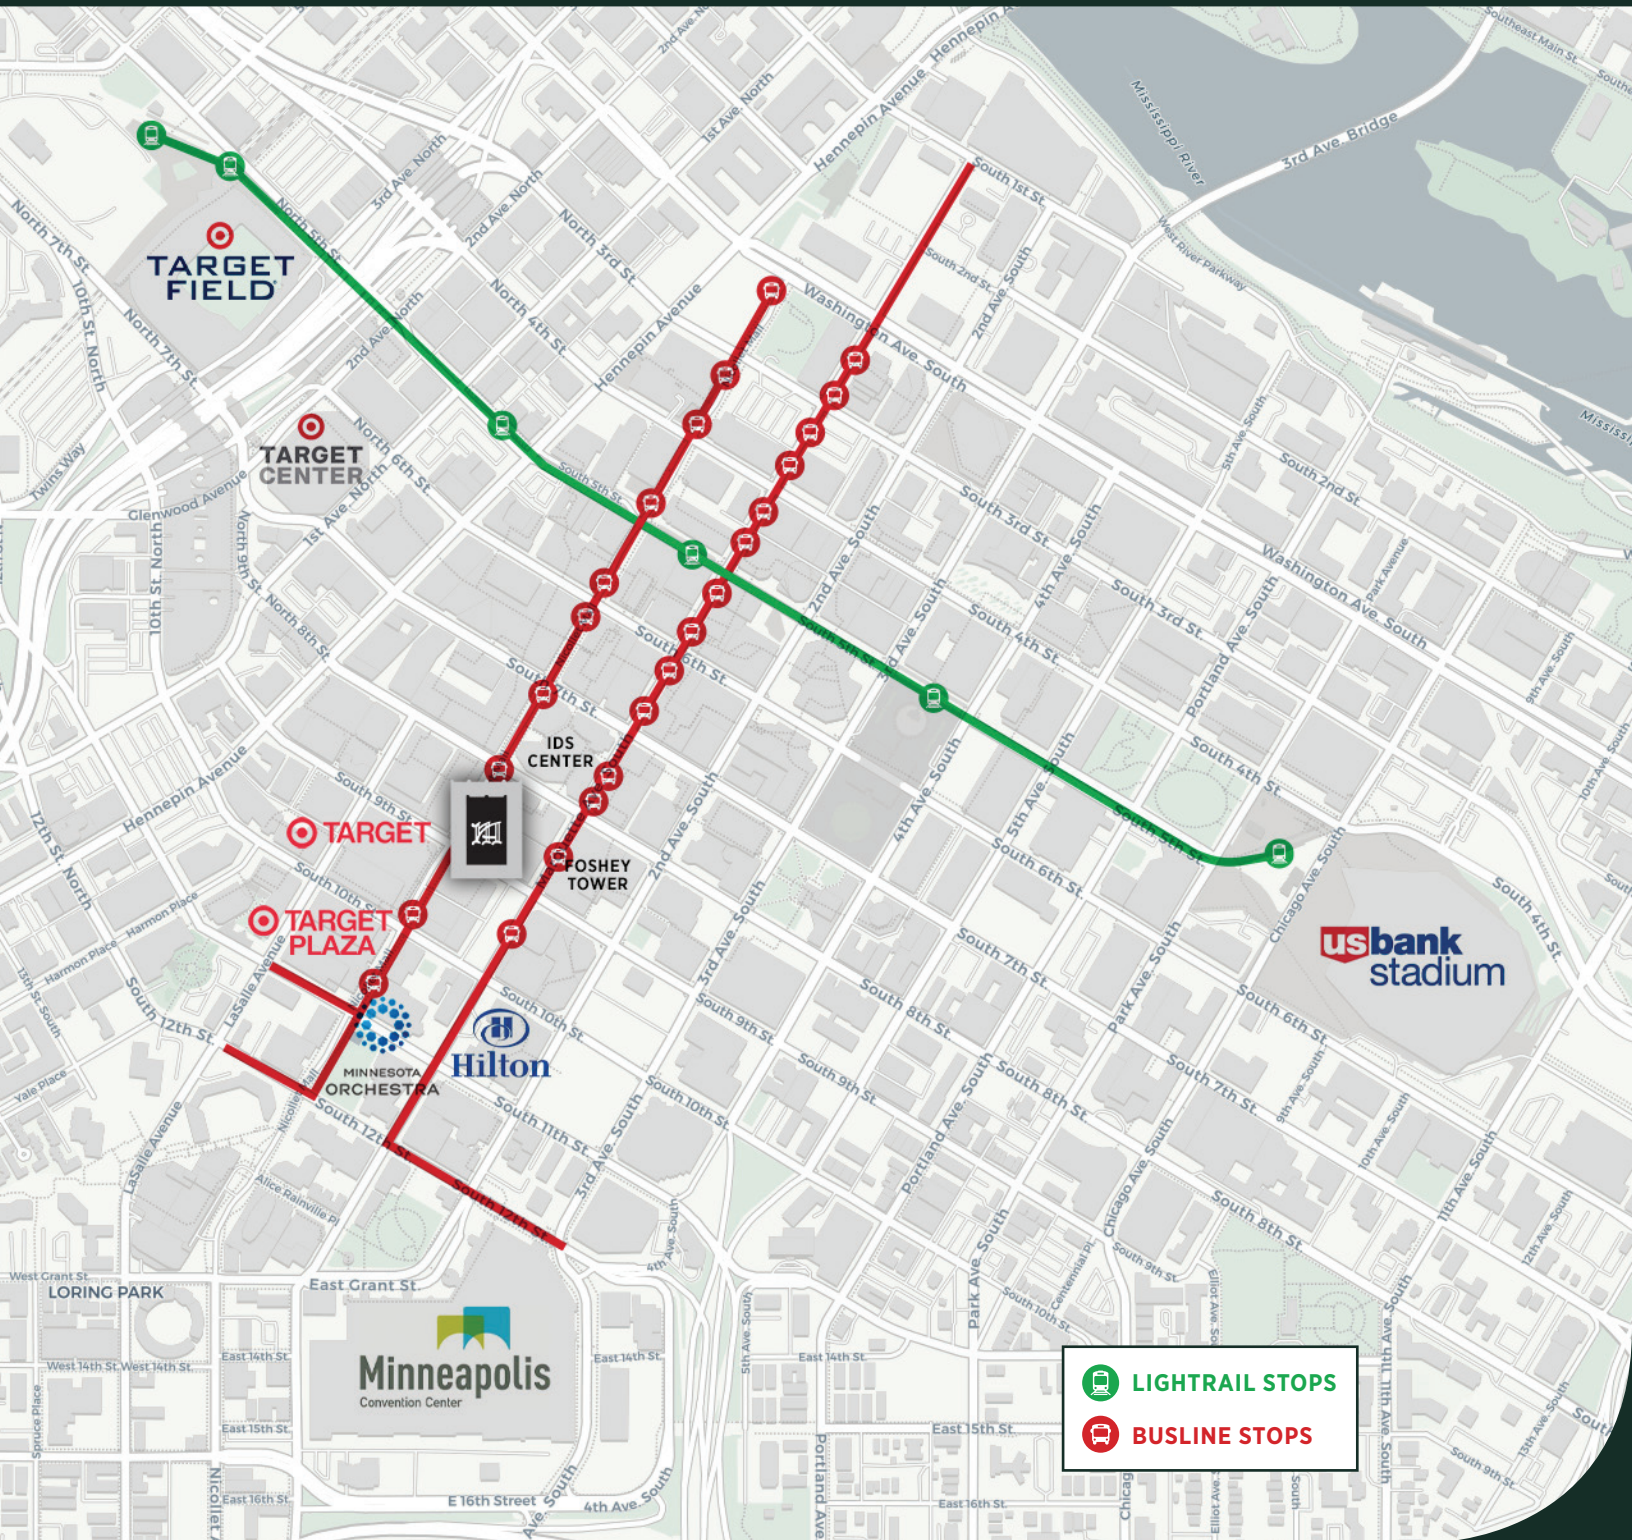

Medical Arts Building

825 Nicollet Mall, Minneapolis, MN 55402