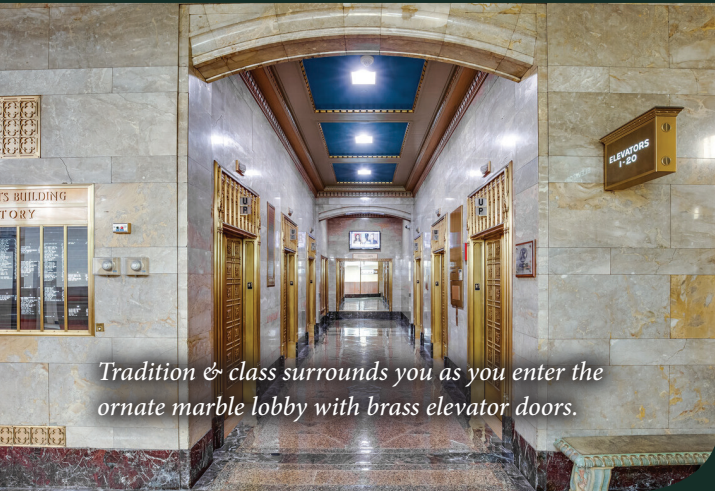

One of the Twin Cities most prominent addresses for decades!

Join the synergy of our wonderful blend of Business and Medical Professionals.

Tradition & class surrounds you as you enter the ornate marble lobby with brass elevator doors.

On the corner of 9th & Nicollet in DOWNTOWN Minneapolis

One room to 4,000 sq.ft. available NOW!

Professional on-site management assures that the service matches the surroundings. Enjoy the best of the past with the convenience and updates you expect today.