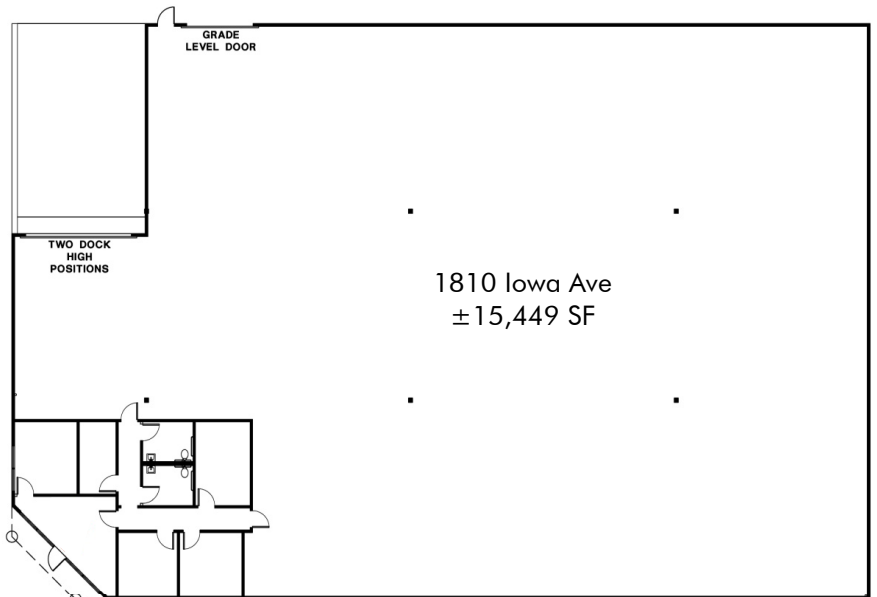

FOR SALE/LEASE

1810 IOWA AVE, RIVERSIDE, CA 92507

LEE & ASSOCIATES
COMMERCIAL REAL ESTATE SERVICES

CRAIG YOCUM
951.276.3625 // DRE#: 00942165
CYOCUM@LEE-ASSOCIATES.COM

ALEXEY ZABOLOTSKIKH
951.276.3606 // DRE#: 01428540
ALEX@LEE-ASSOCIATES.COM

3240 Mission Inn Avenue, Riverside, CA 92507 | 951.276.3600 | Corporate DRE#: 01048055 | www.lee-associates.com

No warranty or representation has been made to the accuracy of the foregoing information. Terms of sale or lease and availability are subject to change or withdrawal without notice.
Lee & Associates Commercial Real Estate Services, Inc. - Riverside.