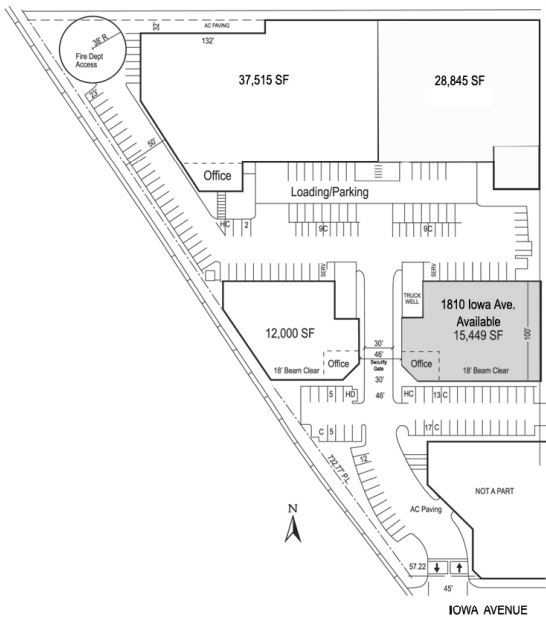

FOR SALE/LEASE

1810 IOWA AVE, RIVERSIDE, CA 92507

LEE & ASSOCIATES
COMMERCIAL REAL ESTATE SERVICES

CRAIG YOCUM
951.276.3625 // DRE#: 00942165
CYOCUM@LEE-ASSOCIATES.COM

ALEXEY ZABOLOTSKIKH
951.276.3606 // DRE#: 01428540
ALEX@LEE-ASSOCIATES.COM

3240 Mission Inn Avenue, Riverside, CA 92507 | 951.276.3600 | Corporate DRE#: 01048055 | www.lee-associates.com

No warranty or representation has been made to the accuracy of the foregoing information. Terms of sale or lease and availability are subject to change or withdrawal without notice.
Lee & Associates Commercial Real Estate Services, Inc. - Riverside.