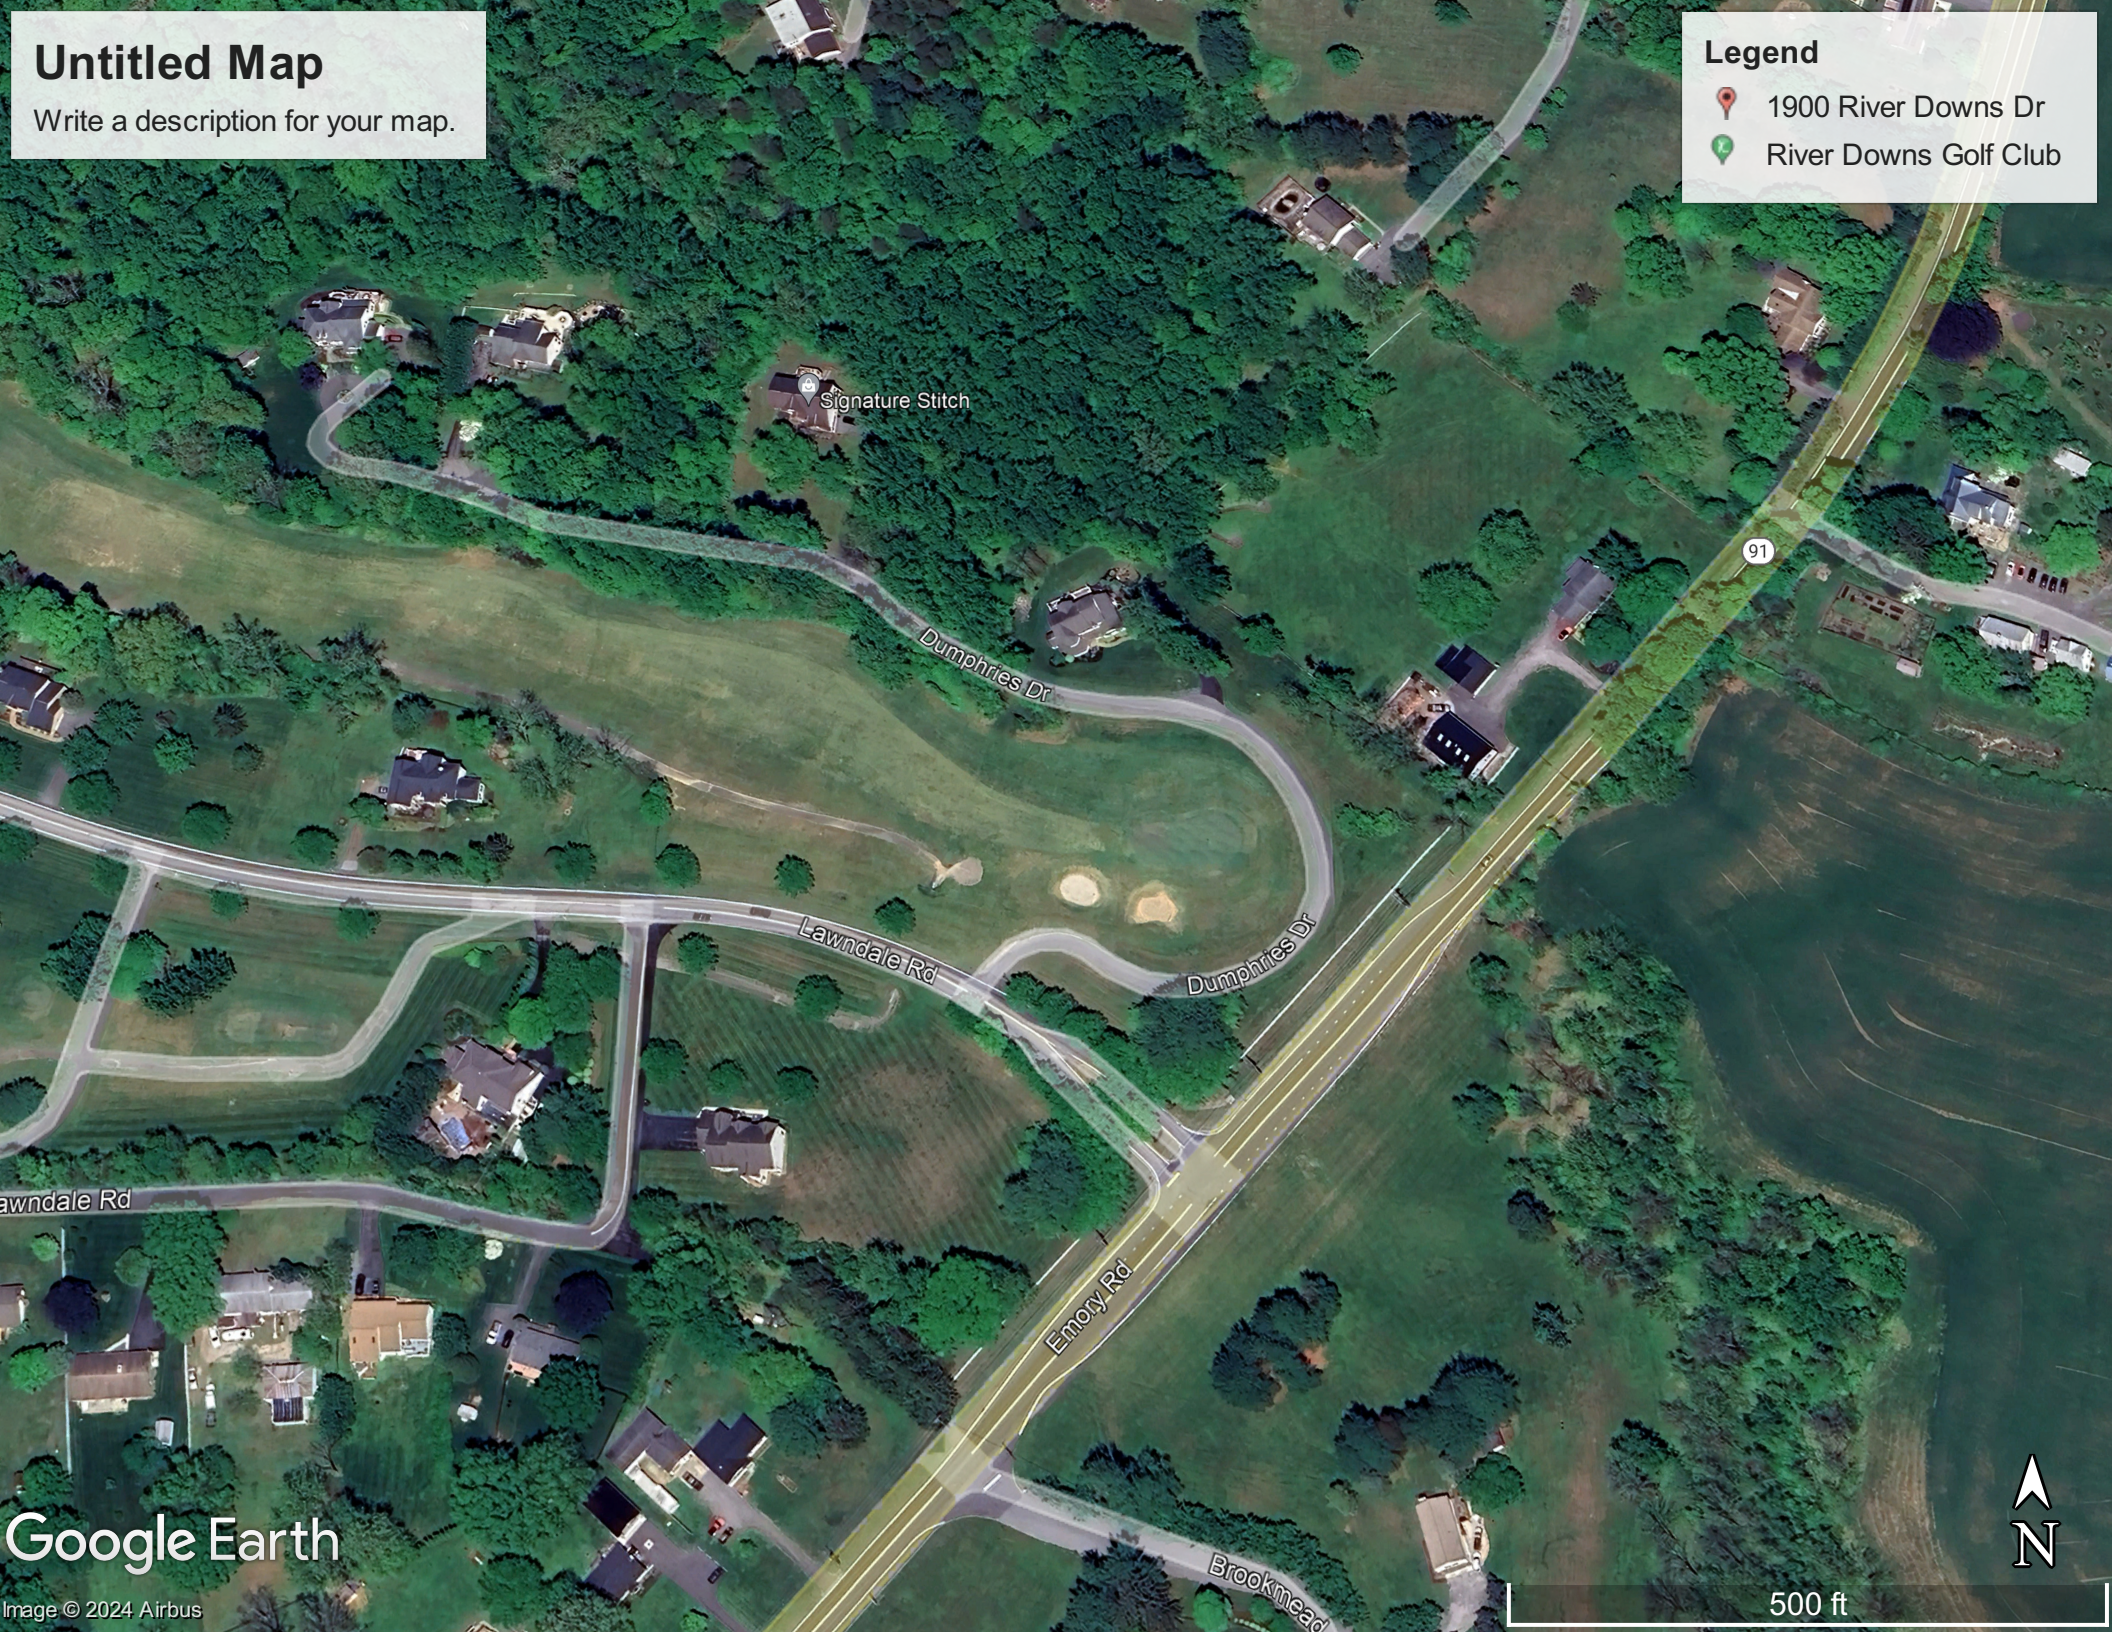

Untitled Map

Write a description for your map.

Legend

-  1900 River Downs Dr
-  River Downs Golf Club

Google Earth

Image © 2024 Airbus

500 ft