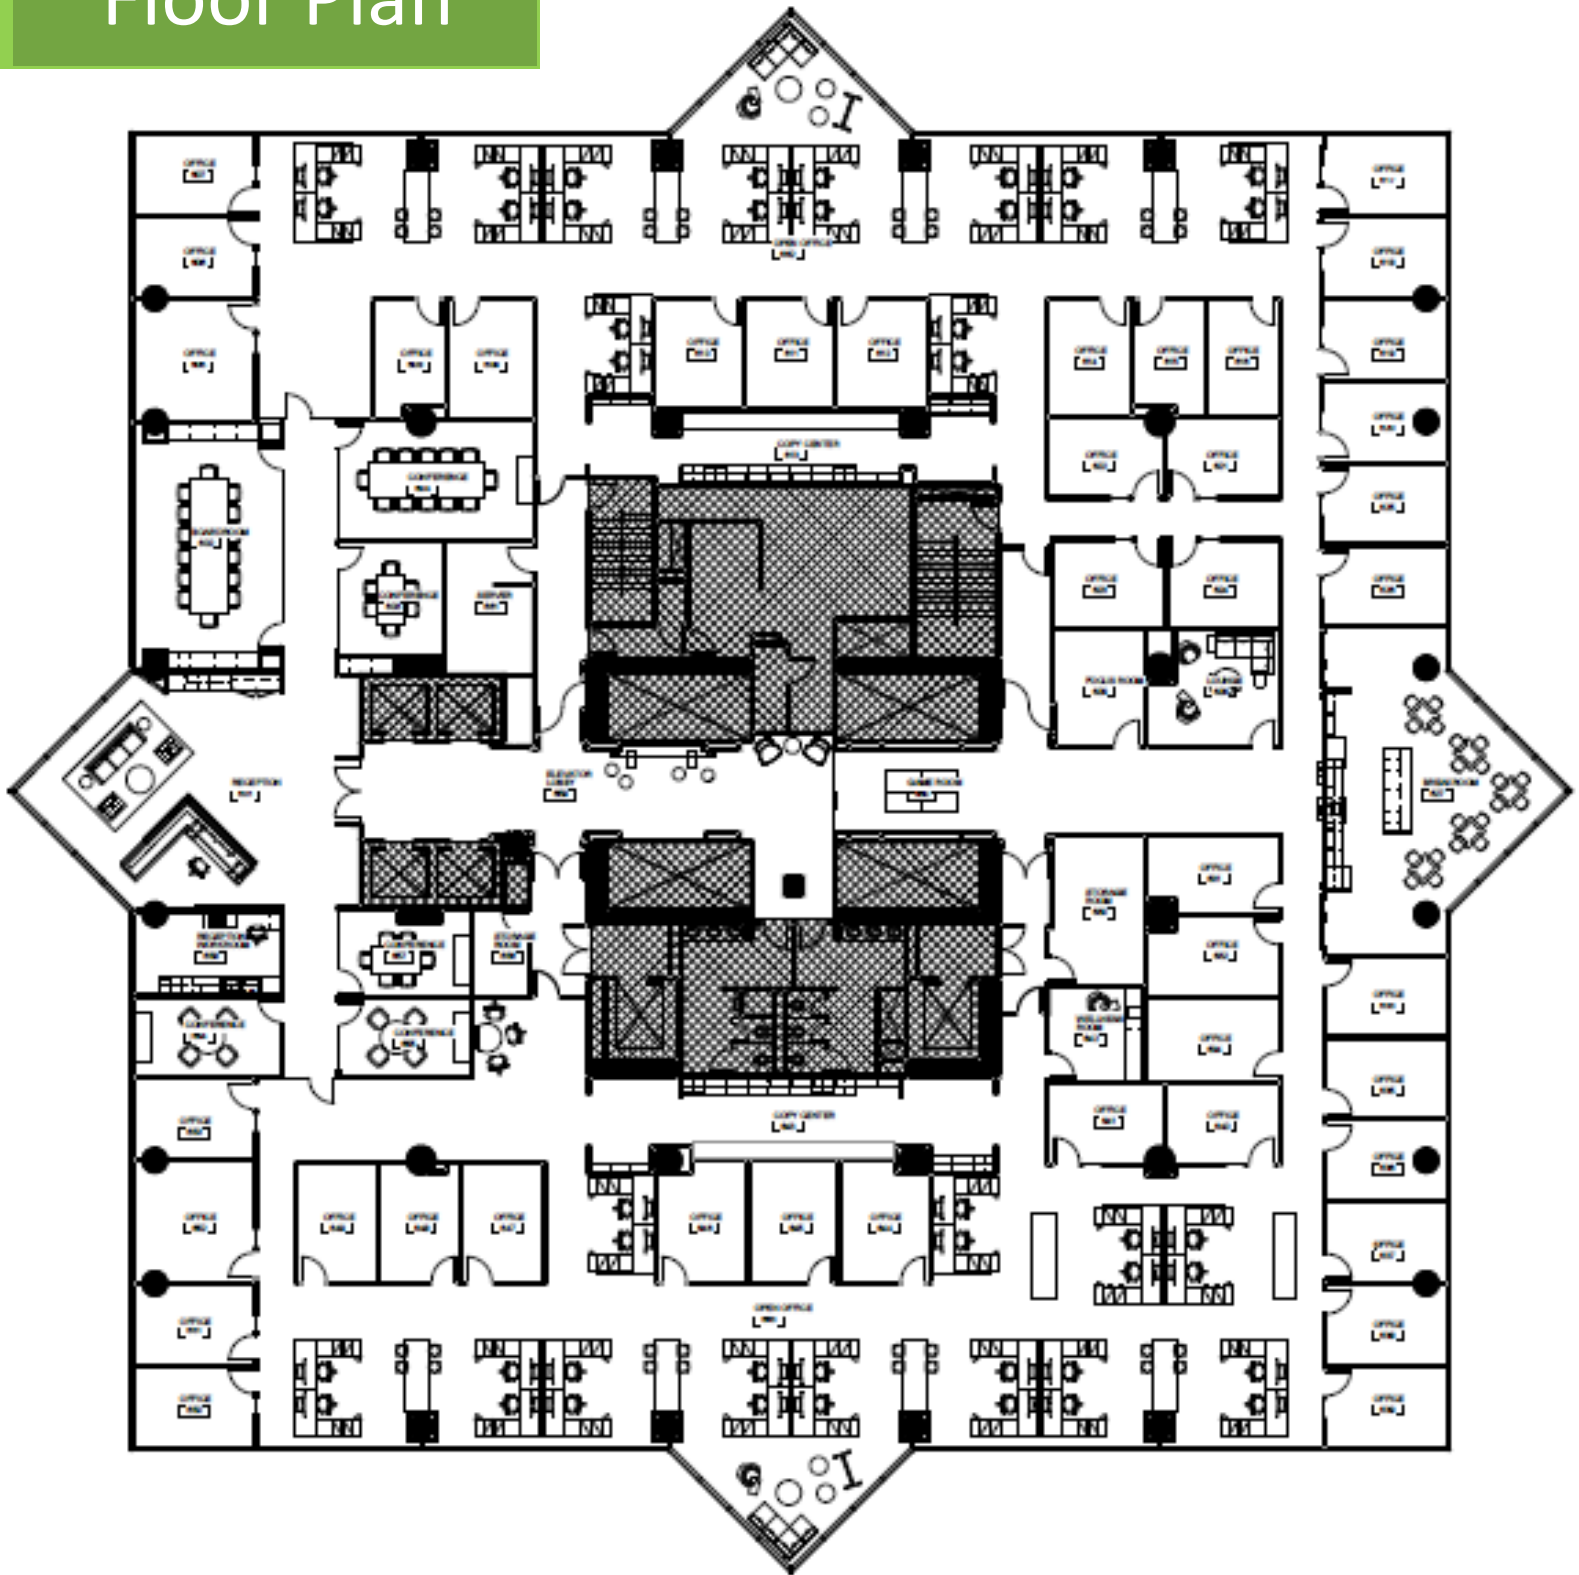

Floor Plan

CONTACT

SABRINA GIBSON
404.545.8593
SGibson@scotlandwright.com

SCOTLAND WRIGHT ASSOCIATES
1100 Peachtree Street NE,
Suite 1750 Atlanta, Georgia 30309

Features

- **27,214 RSF**
- Rate Negotiable
- Full 6th Floor
- Term through Nov 2029
- 42 Offices
- 36 Workstations
- Boardroom
- 2 Conference Rooms
- Huddle Rooms
- Break Room
- Game Room
- Reception
- Copy Center
- Work Room