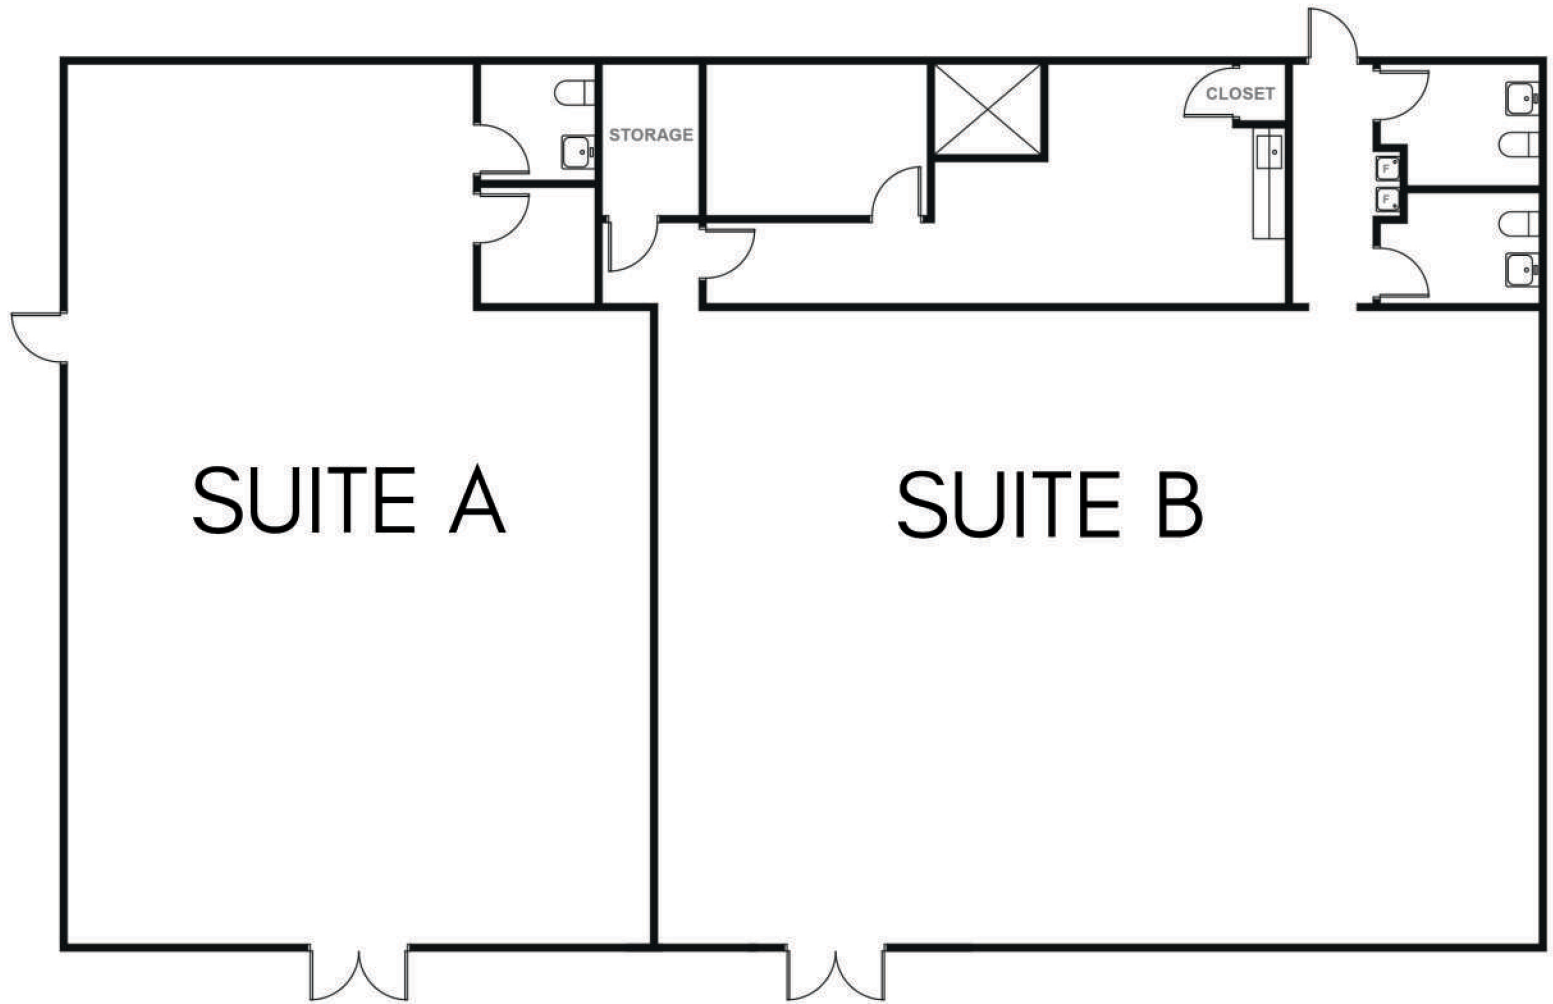

# FLOOR PLAN

NOT TO SCALE

## WINERY SQUARE

1975 W. TEXAS FAIRFIELD, CA

2 SUITES  
AVAILABLE

SUITE A - 2,000 SF  
SUITE B - 2,950 SF