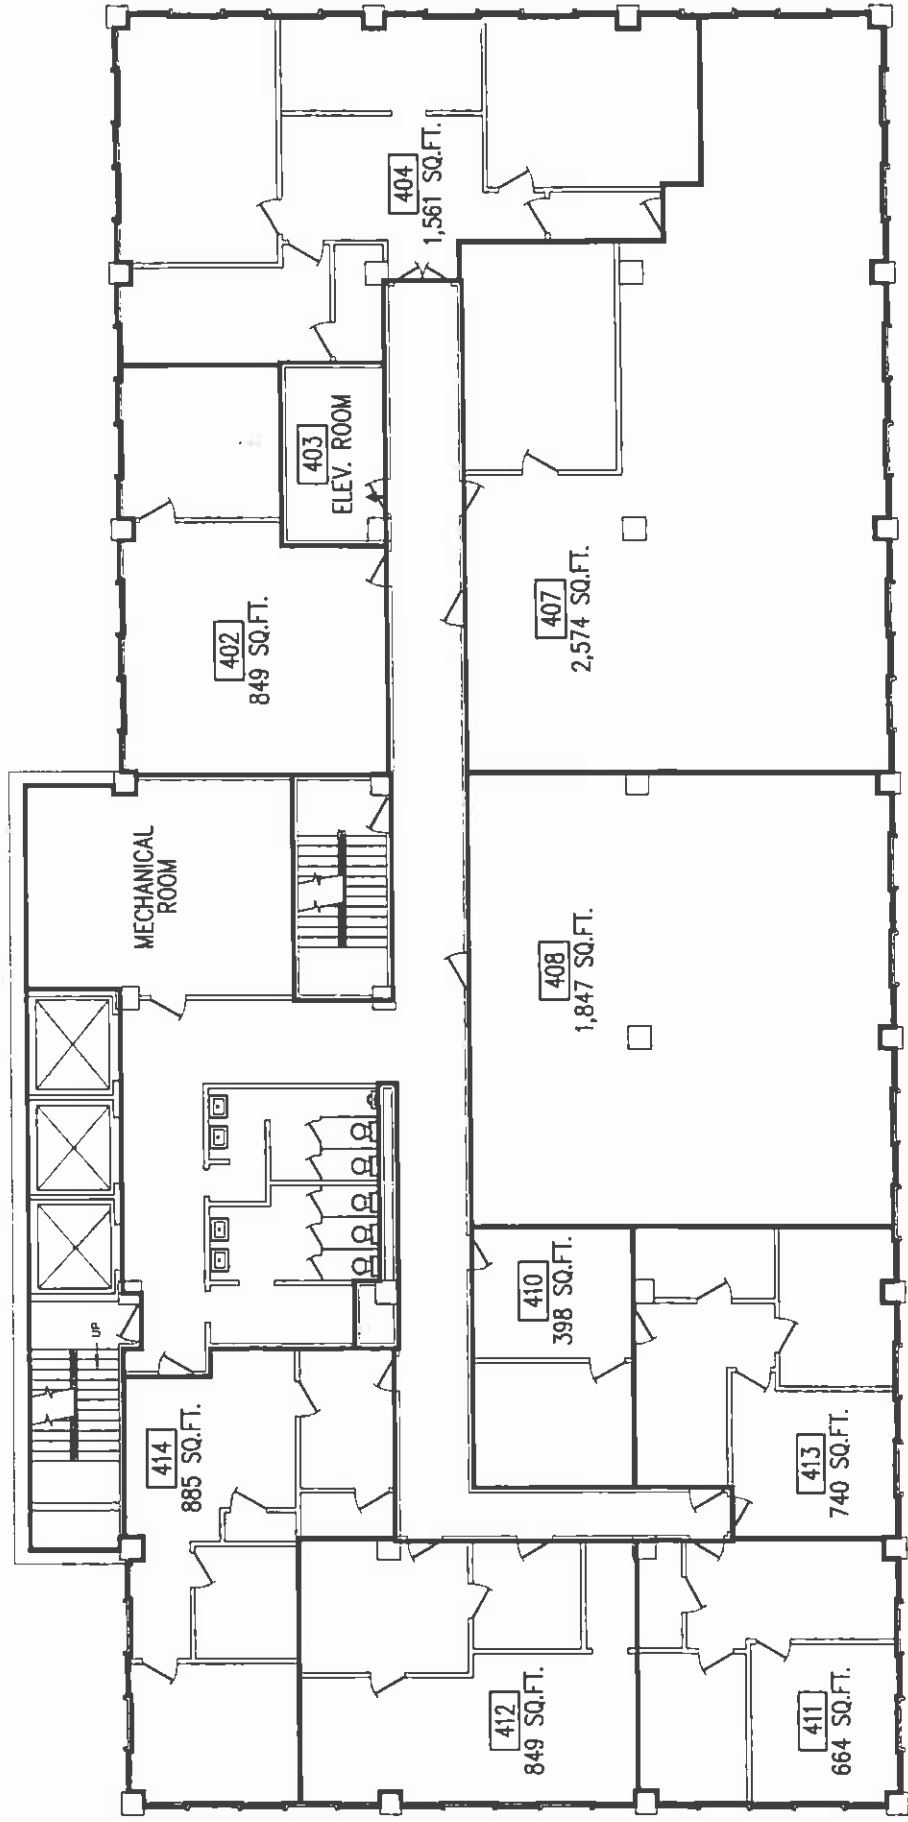

SUNTRUST BUILDING	4TH FLOOR
TOTAL RENTABLE	10,550 SQ.FT
DATE	12/14/2007
SCALE	1/16" = 1'-0"

SUNTRUST BUILDING	5TH FLOOR
TOTAL RENTABLE	10,550 SQ.FT
DATE	12/14/2007
SCALE	1/16" = 1'-0"