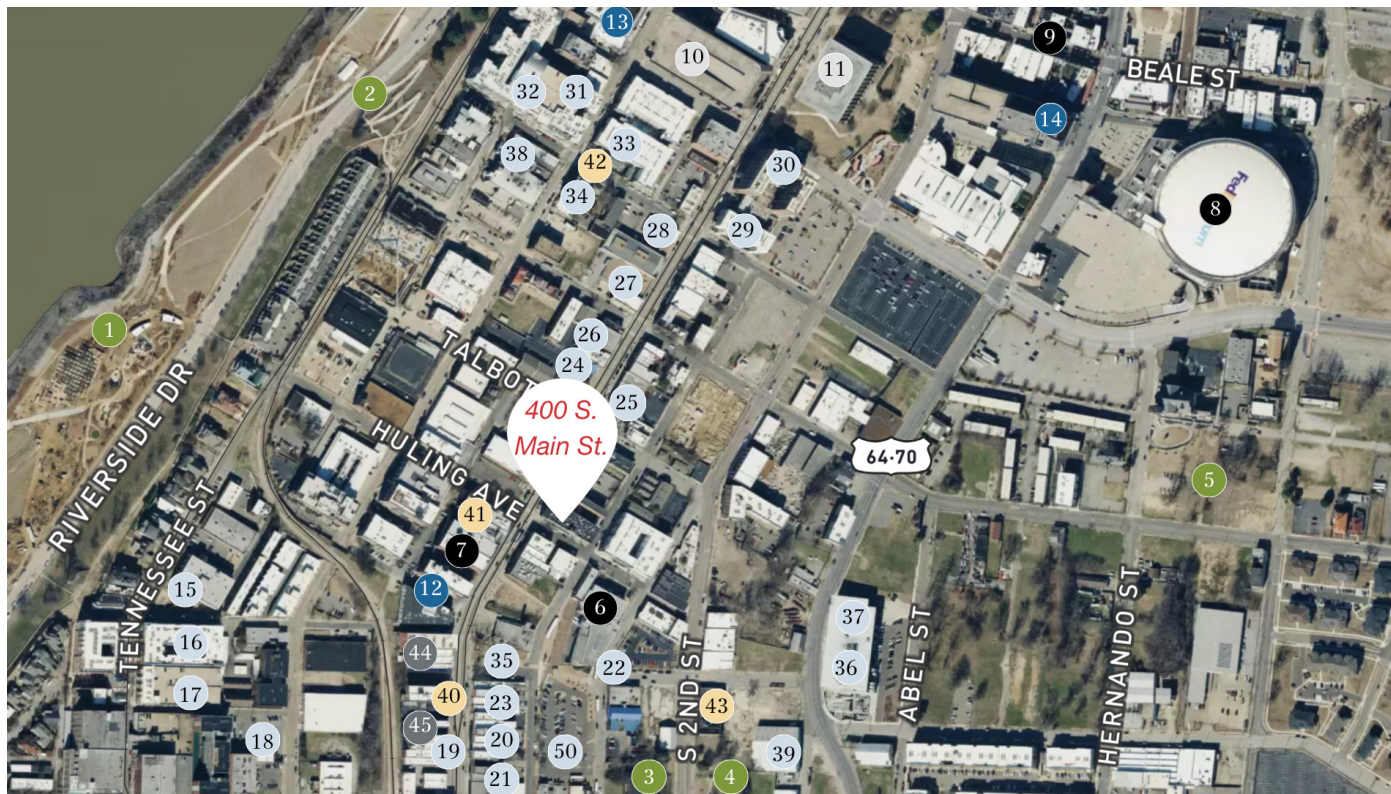

## PARKS

- 1. Tom Lee Park
- 2. Vance Park
- 3. Army Park
- 4. Navy Park
- 5. I AM A MAN Plaza

## ATTRACTIONS

- 6. National Civil Rights Museum
- 7. Blues Hall of Fame Museum
- 8. FedEx Forum
- 9. Beale Street Entertainment District

## DINING

- 15. Poke Paradise
- 16. Fannie Lou's Gourmet Chicke
- 17. Kellie's Deli
- 18. The Blue Monkey
- 19. Ernestine & Hazel's
- 20. Little Italy
- 21. The Arcade
- 22. Central BBQ
- 23. South Main Sushi
- 24. Good Fortune Co.
- 25. Slider Inn
- 26. South of Beale
- 27. The Green Beetle
- 28. DaVinci's Restaurant & Lounge
- 29. The Lobbyist
- 30. Catherine & Mary's
- 31. Amelia Gene's
- 32. Pretty Taco
- 33. Barware
- 34. Gus's Fried Chicken
- 35. The Garden
- 36. Little Bettie
- 37. Wiseacre Brewing Co.
- 38. Old Dominic Distillery
- 39. Renee's Sandwich Shop

## COFFEE

- 40. Bluff City Coffee
- 41. Dr Bean's Coffee
- 42. Hive | Bagel & Deli
- 43. Butterific Bakery