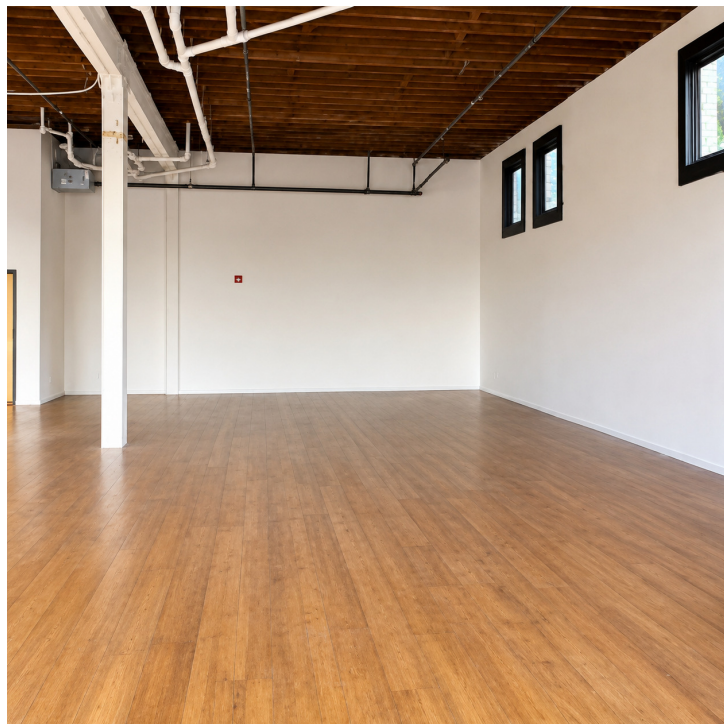

For Lease

Commercial Retail Space