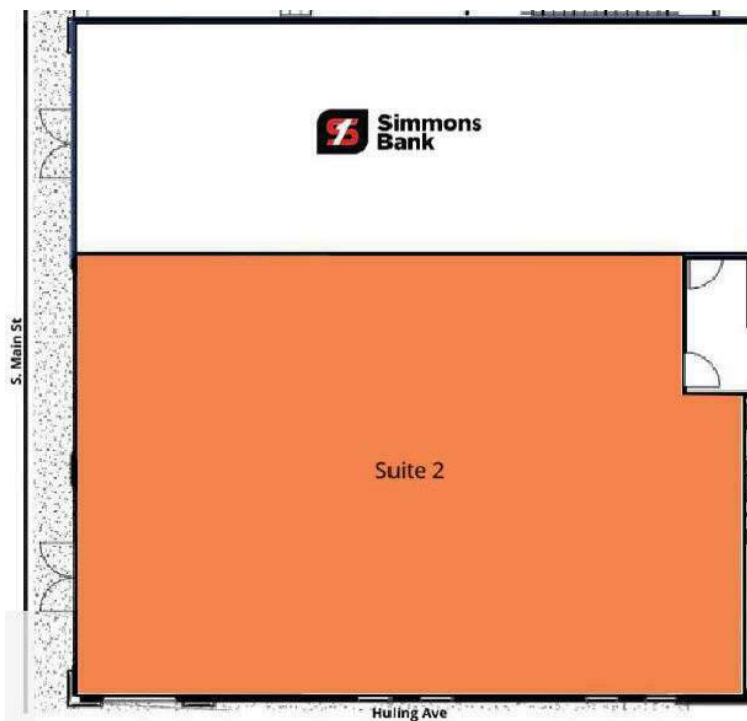

For Lease

Commercial Retail Space