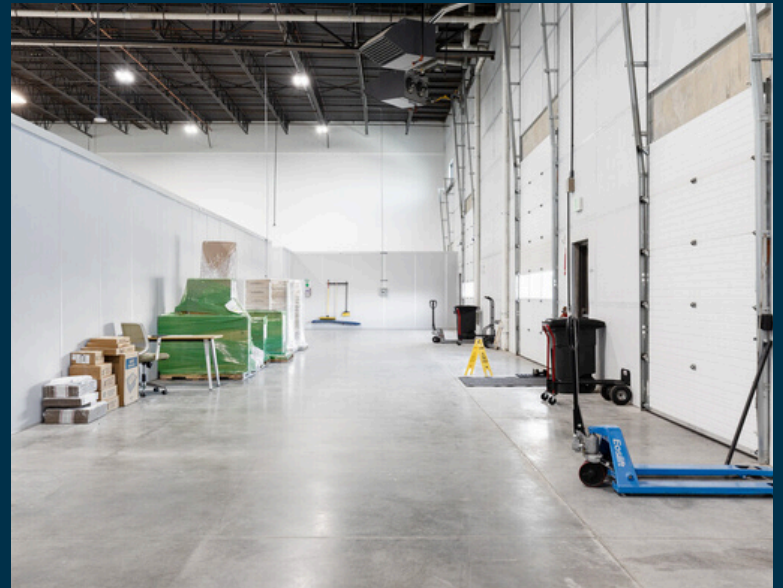

**Welcome to Co-Warehousing**

**250 SF to 2,500 SF Units Available**

*Start small and grow or expand your business*

**Book a Tour**

**WHY PORTAL?**

**Warehousing**

- Flexible Lease Term
- Shipping/Receiving Address
- Dock Doors
- Rollup Doors

**Logistics**

- Daily Parcel Pickups
- Inventory Receiving
- Aggregated Shipping
- Warehouse Equipment

**Amenities**

- Utilities and Wifi
- Conference Room
- Coworking Space
- Content Studio

250 SF Suite

500 SF Suite

1,000+ SF Suite

**Shared Docks & Warehouse Equipment**