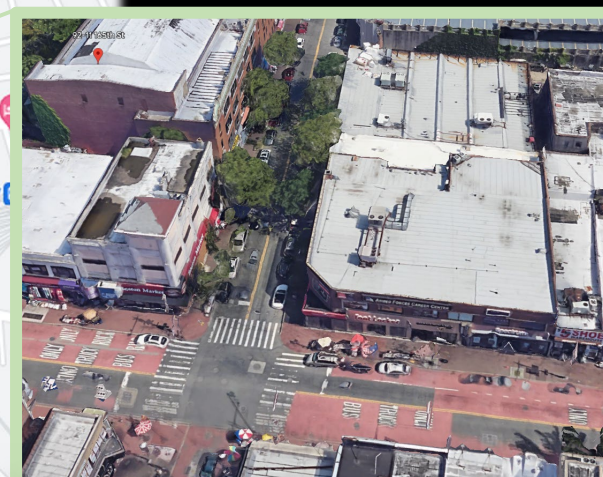

## 165<sup>th</sup> Street Jamaica, Queens

# 92 11-92-23 165<sup>th</sup> Street AERIAL VIEW

MAG REALTY ASSOCIATES LLC 291 Broadway 19th Floor New York N.Y. 10007 212.920.0226

**MAG**  
REALTY ASSOCIATES  
REAL ESTATE REDEFINED

# STREET MAP