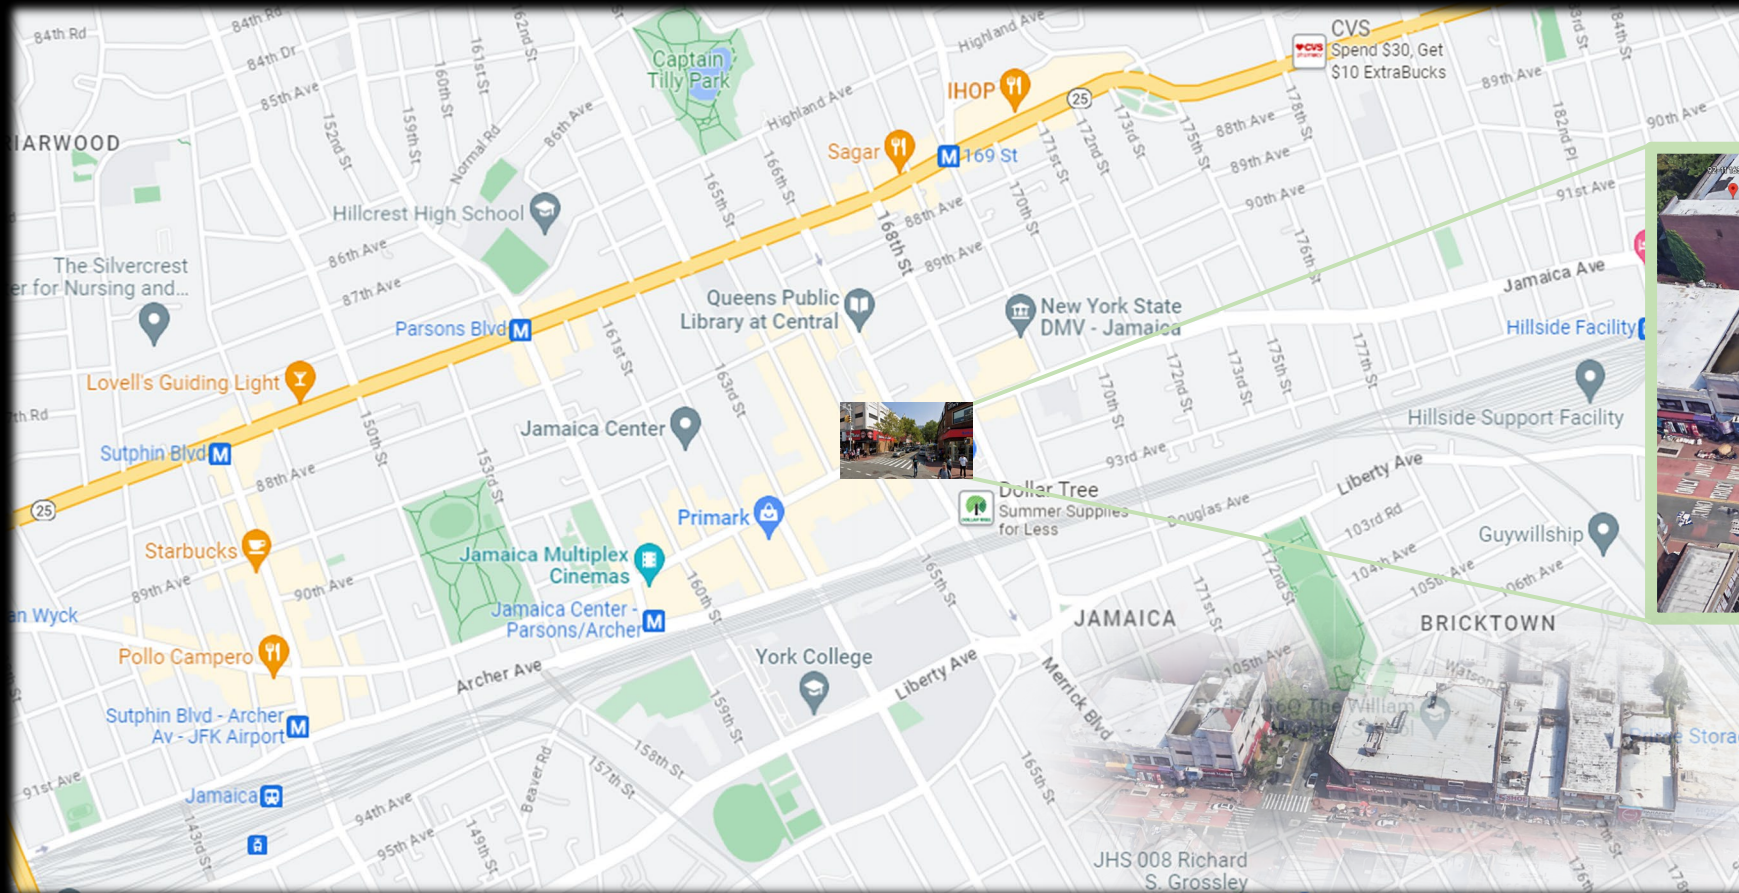

## 165<sup>th</sup> Street Jamaica, Queens

## DISTANCE

9 min drive 6.3 mi

14 min drive 7.9 mi

4 min to Jamaica Center

# STREET MAP

## IN THE NEIGHBORHOOD

- **New York State DMV-Jamaica Location:** 7 min walk
- **USPS Post Office:** 6 min walk
- **Supreme Court of Queens County:** 10 min walk
- **Queens Workforce Career Center:** 10 min walk
- **City MD Jamaica:** 4 min walk
- **Jamaica Center:** 8 min walk
- **Air-Train from JFK :** 4 min