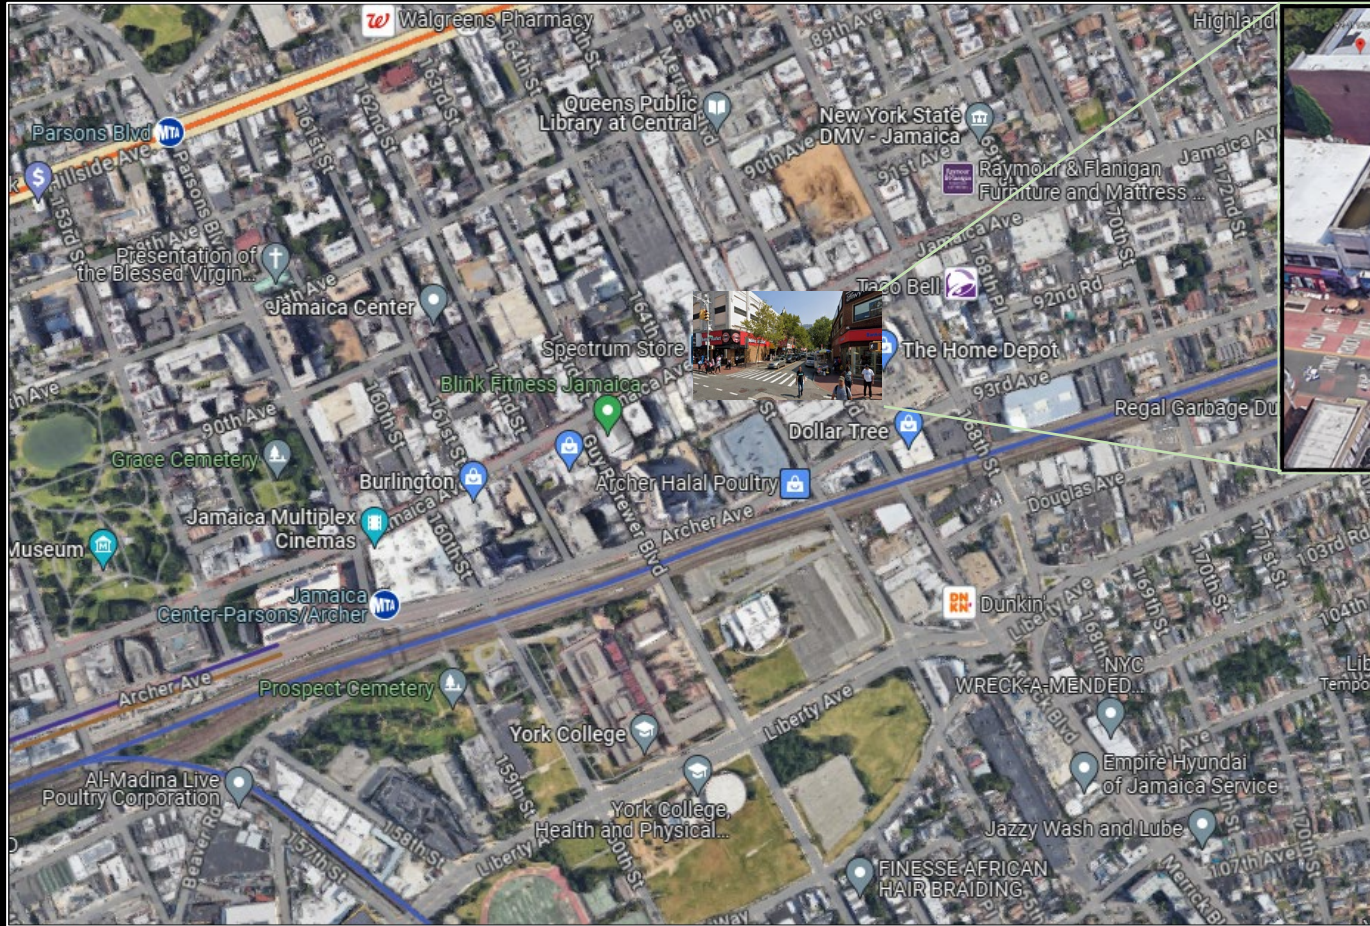

# STREET MAP

# STREET VIEW

## IN THE NEIGHBORHOOD

- **New York State DMV-Jamaica Location:** 7 min walk
- **USPS Post Office:** 6 min walk
- **Supreme Court of Queens County:** 10 min walk
- **Queens Workforce Career Center:** 10 min walk
- **City MD Jamaica:** 4 min walk
- **Jamaica Center:** 8 min walk
- **Air-Train from JFK :** 4 min

# IN THE NEIGHBORHOOD