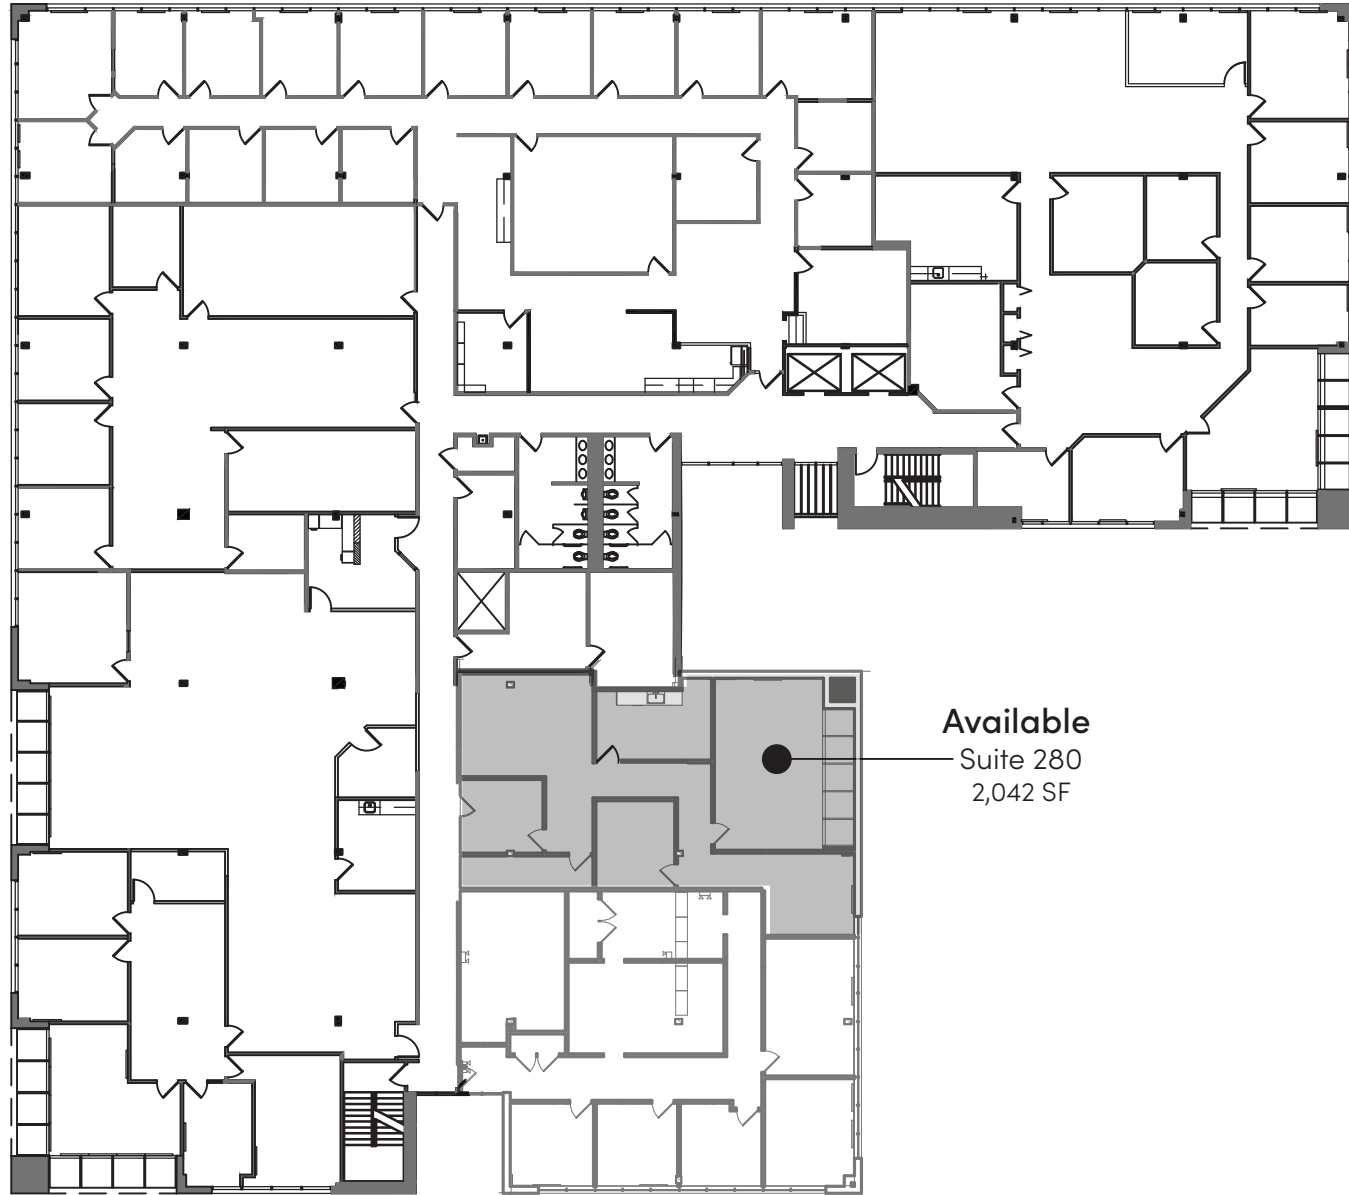

First Floor

Bellerive Corporate Center II
12747 Olive Boulevard | St. Louis, MO 63141

Available
Suite 280
2,042 SF

Second Floor

Bellerive Corporate Center II
12747 Olive Boulevard | St. Louis, MO 63141

Third Floor