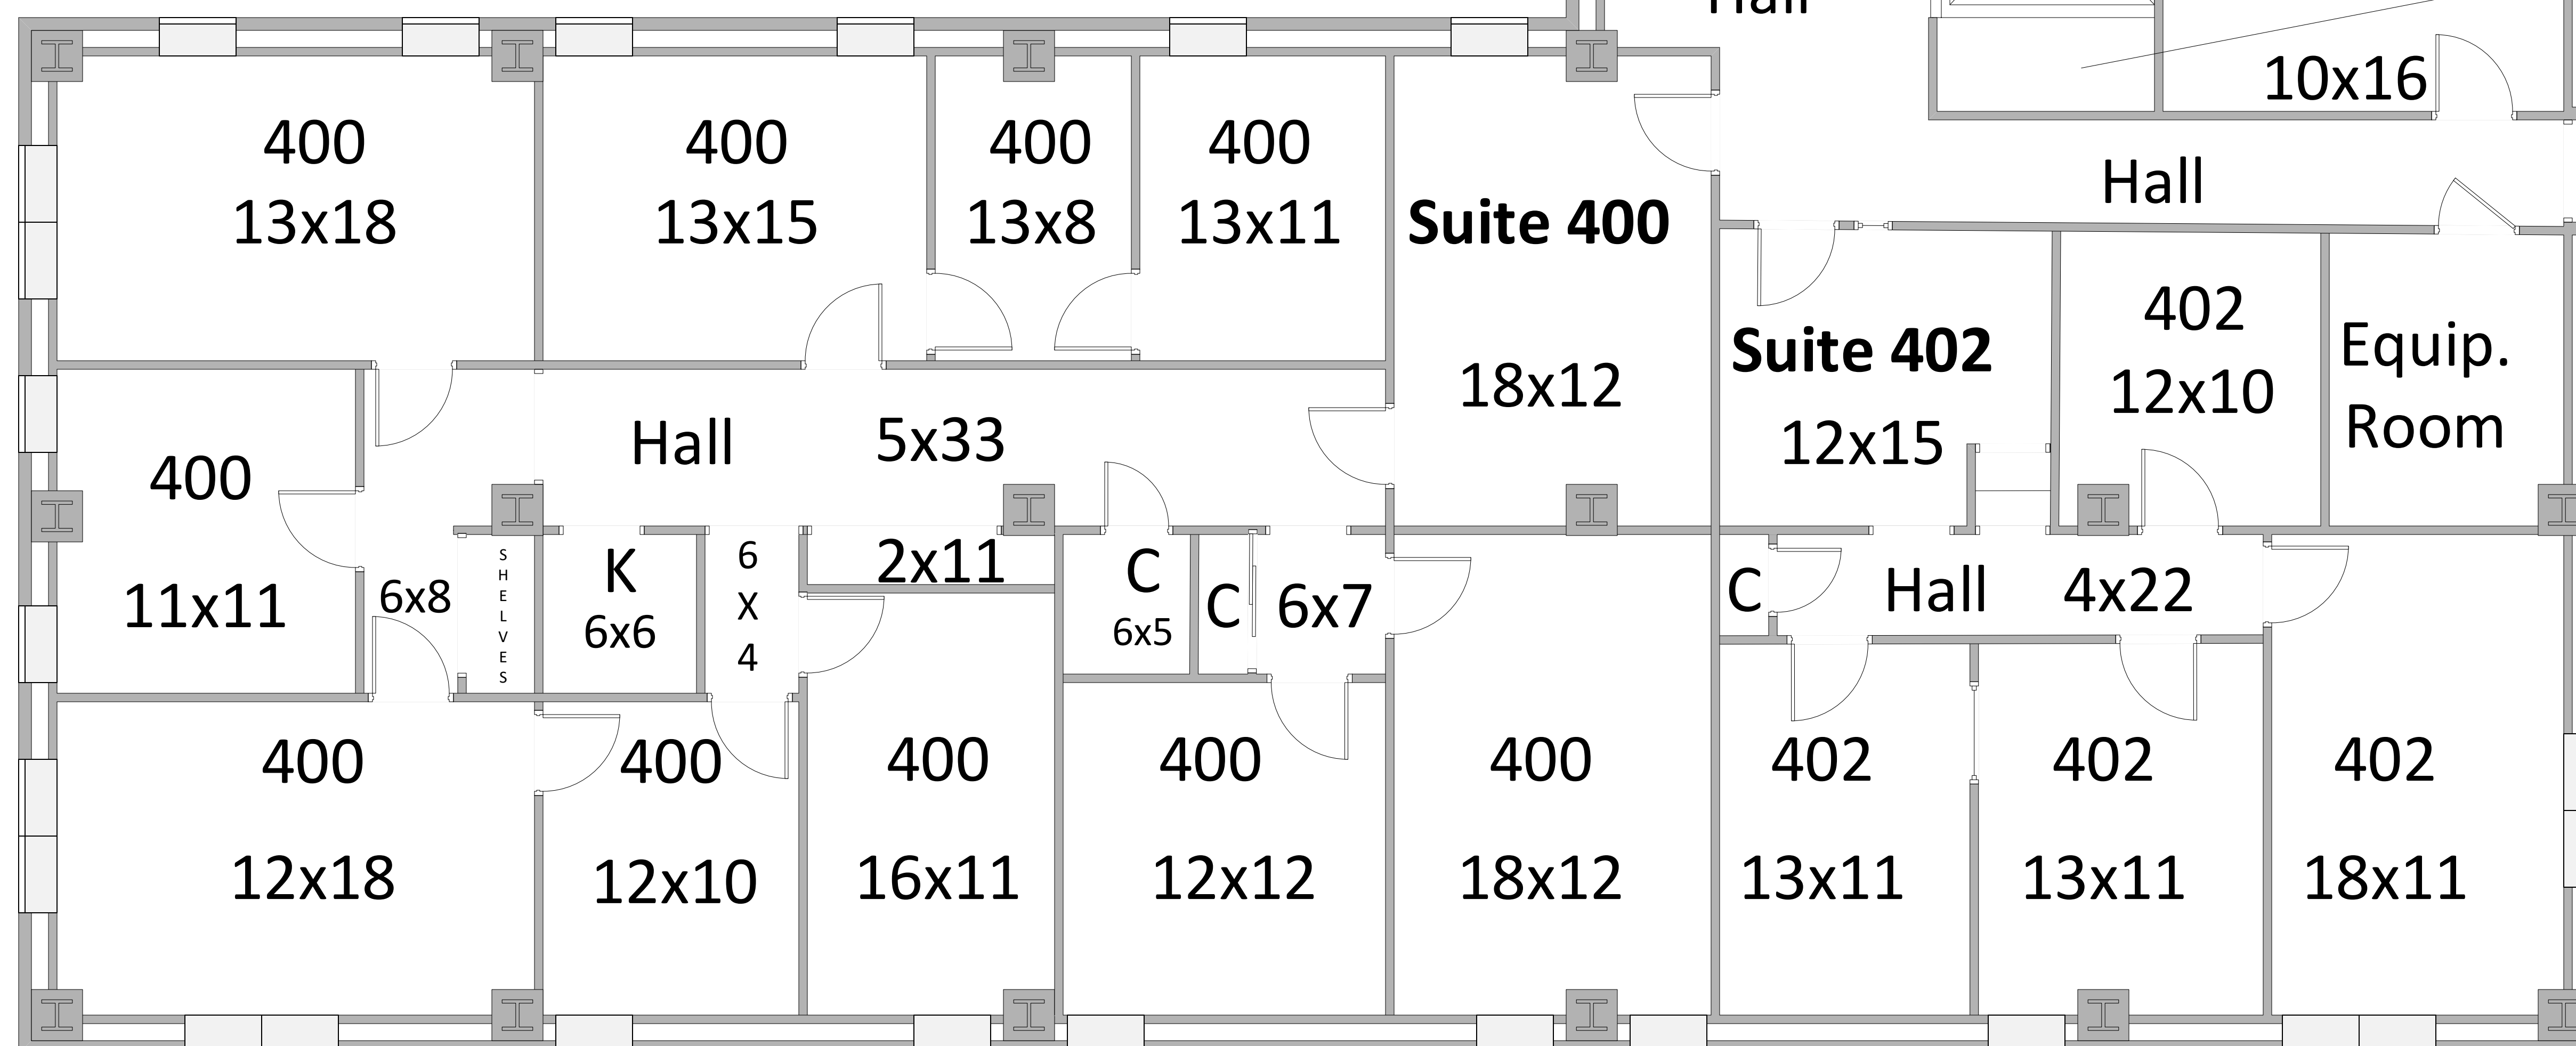

**Ardmore Main
301 W Main St,
Ardmore OK**

**4th Floor
8,840 SF**

Actual SF

- Suite 400 = 2,252 SF
- Suite 402 = 872 SF
- Suite 415 = 2,126 SF
- Suite 429 = 213 SF
- Suite 430 = 851 SF

**Measurements rounded to
nearest foot**