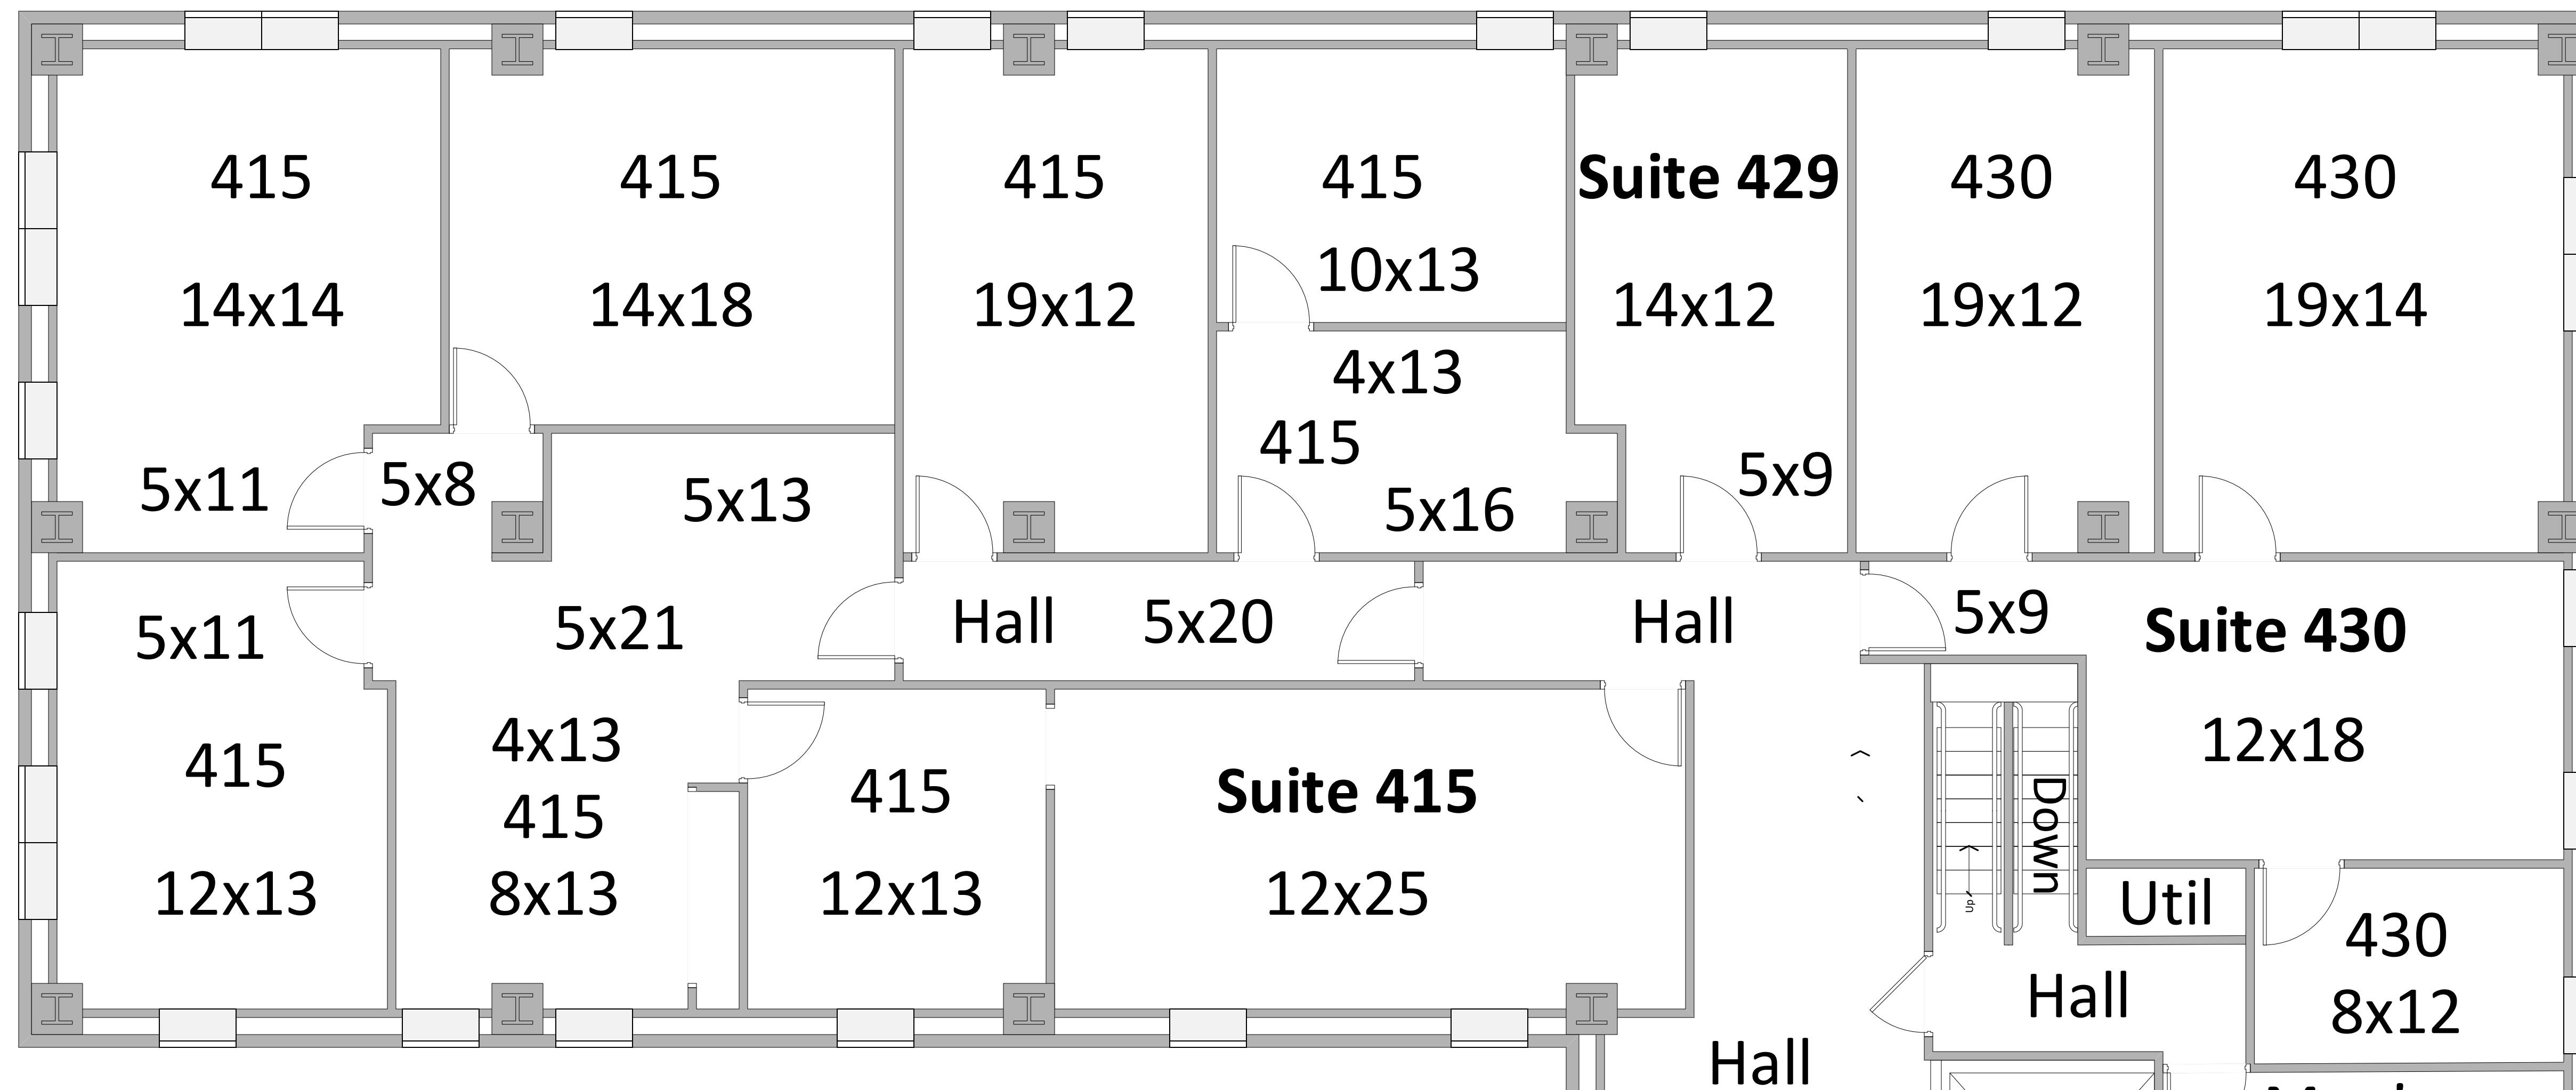

**Ardmore Main
301 W Main St,
Ardmore OK**

**4th Floor
8,840 SF**

Actual SF

- Suite 400 = 2,252 SF
- Suite 402 = 872 SF
- Suite 415 = 2,126 SF
- Suite 429 = 213 SF
- Suite 430 = 851 SF

**Measurements rounded to
nearest foot**