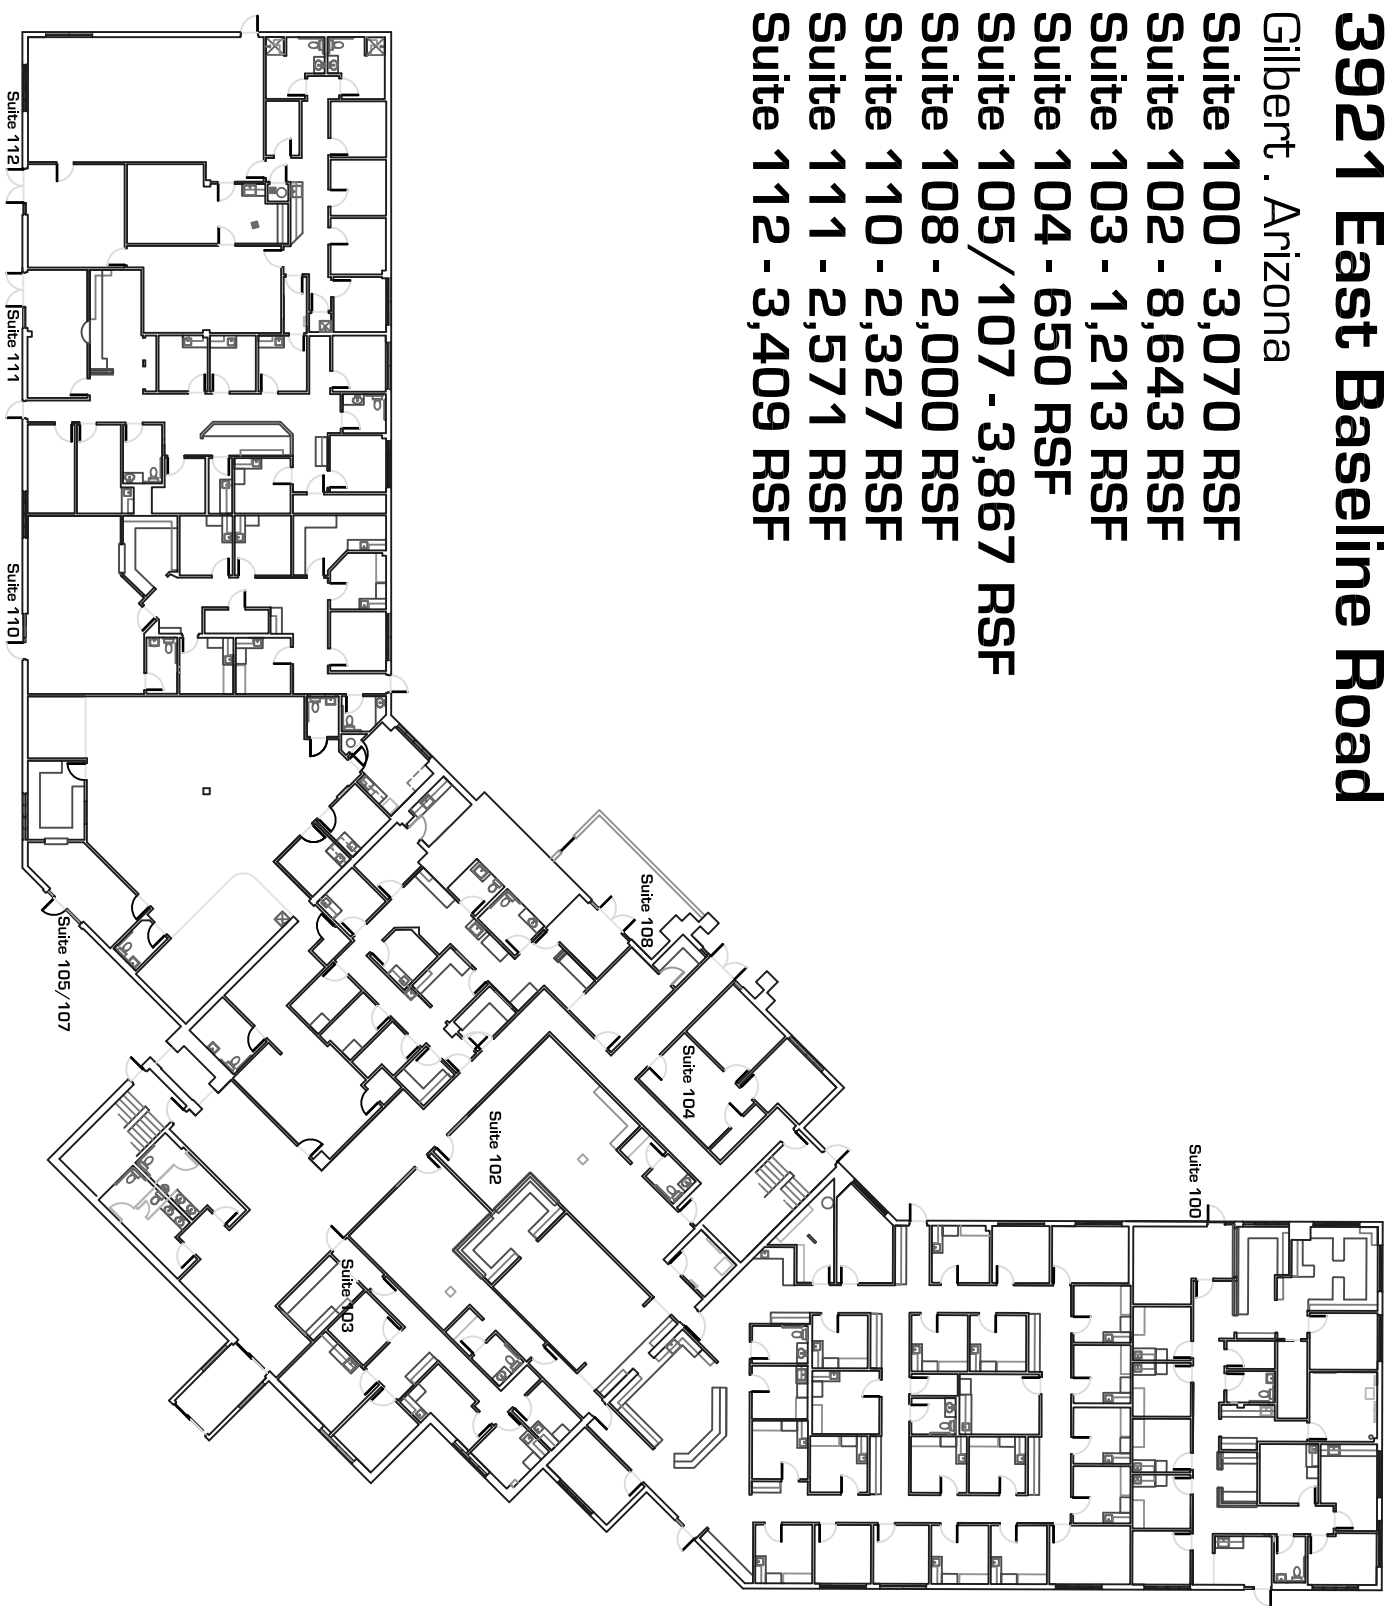

3921 East Baseline Road

Gilbert . Arizona

- Suite 100 - 3,070 RSF
- Suite 102 - 8,643 RSF
- Suite 103 - 1,213 RSF
- Suite 104 - 650 RSF
- Suite 105/107 - 3,867 RSF
- Suite 108 - 2,000 RSF
- Suite 110 - 2,327 RSF
- Suite 111 - 2,571 RSF
- Suite 112 - 3,409 RSF

as-built

scale: nts

January, 2020

* All dimensions are approximate at ± 3"

* All information is of general nature

precision **DIMENSIONS**

as-built & design
602. 790. 6412