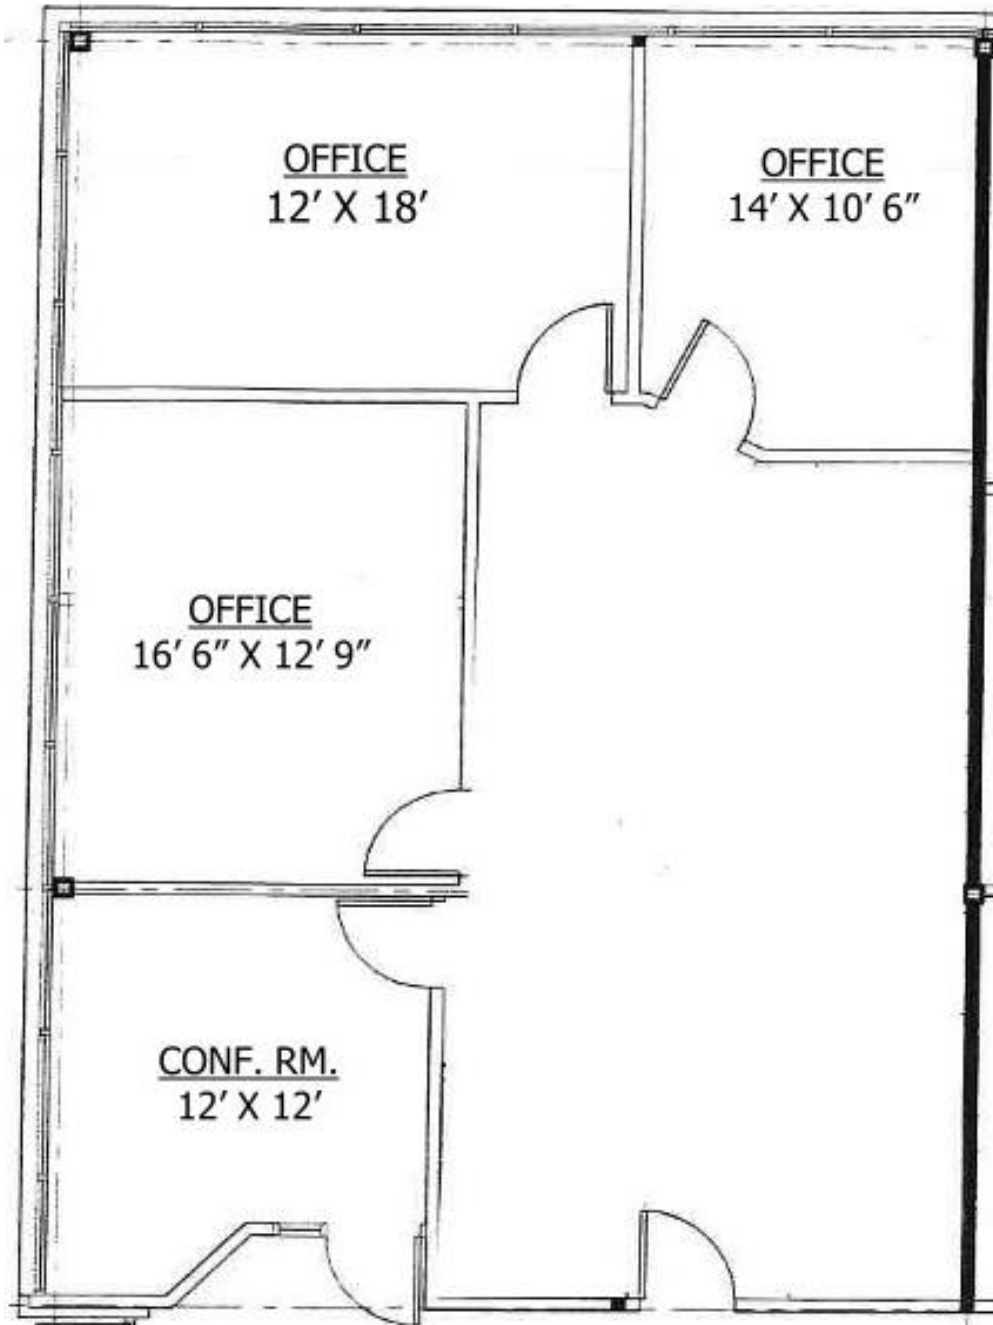

Floor Plan

WINSTON-TRAITTEL REALTY, INC.
740 Welch Road, Commerce Township, MI 48390

Information contained herein is subject to verification and no liability for errors or omissions is assumed.
Price is subject to change and listing may be withdrawn without notice.