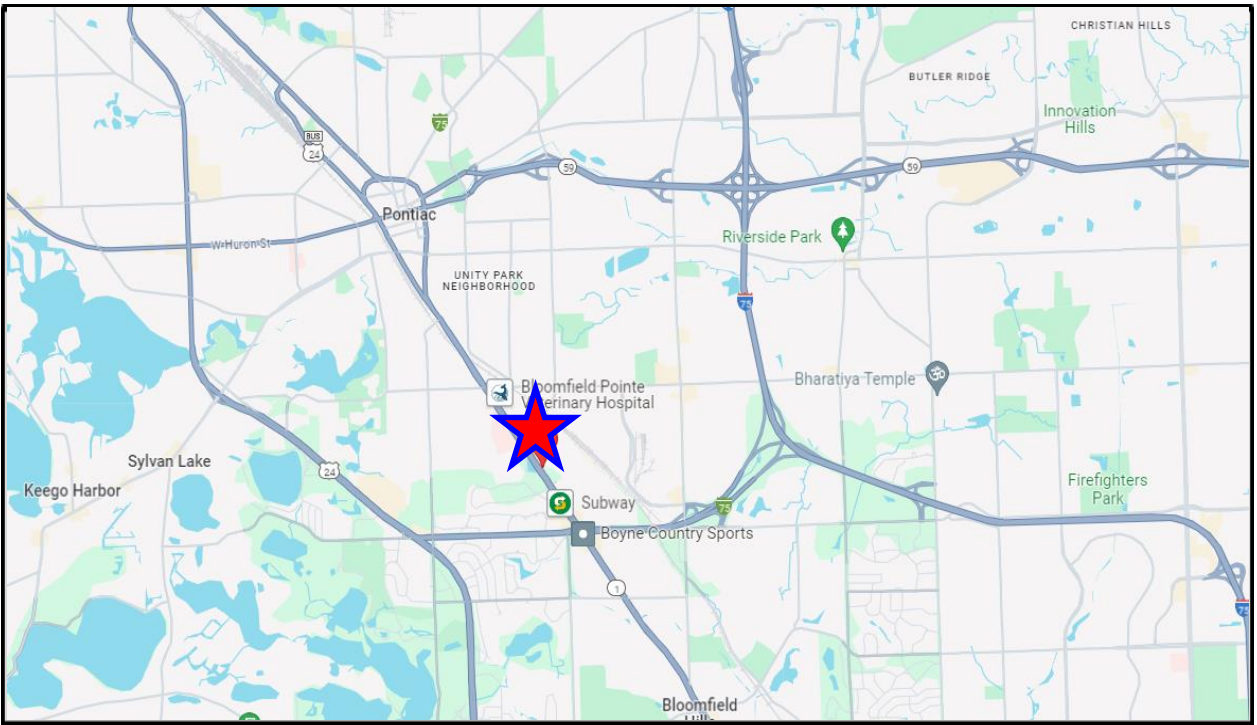

Maps

WINSTON-TRAITTEL REALTY, INC.
740 Welch Road, Commerce Township, MI 48390

Information contained herein is subject to verification and no liability for errors or omissions is assumed.
Price is subject to change and listing may be withdrawn without notice.