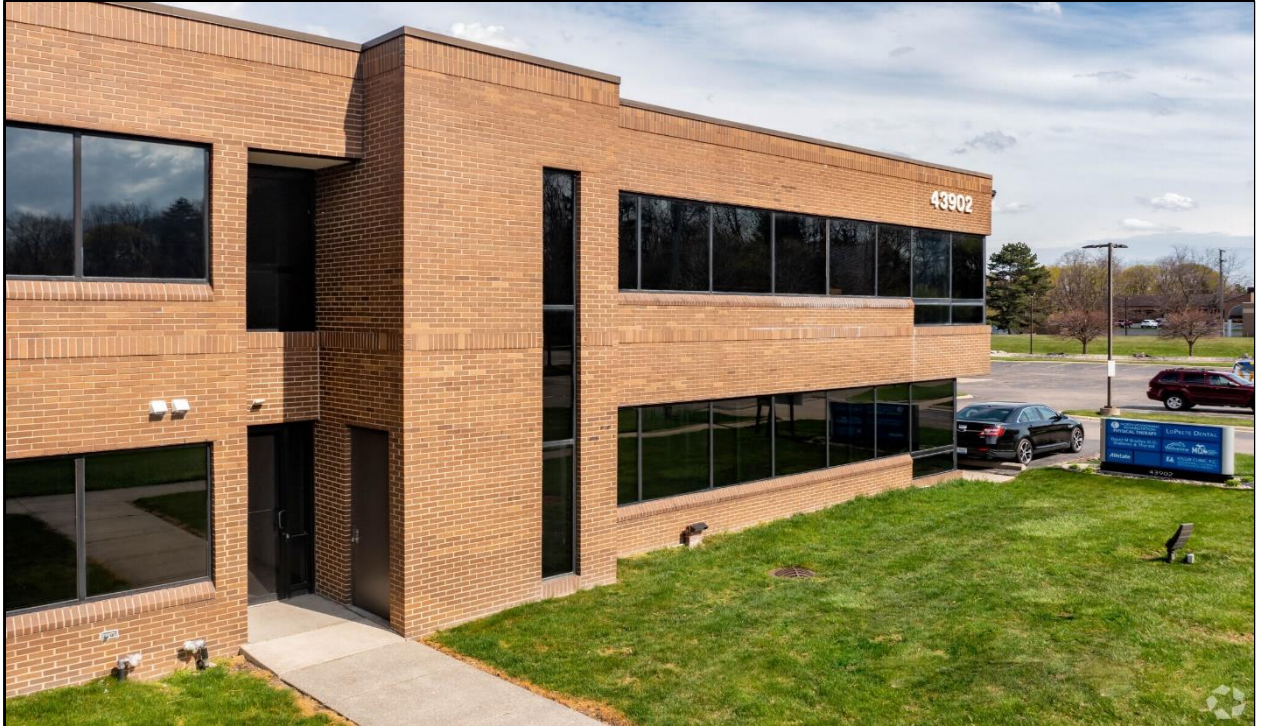

WINSTON-TRAITTEL REALTY, INC.

740 Welch Road, Commerce Township, MI 48390

For Lease

43902 Woodward Avenue
Bloomfield Hills, MI 48302

Mark Lusky

mlusky@wtrealty.com

Jeff Raitt

jraitt@wtrealty.com

Summary

Property Address:	43902 Woodward Ave. Bloomfield Hills, MI 48302
Cross Streets:	On Woodward Ave, North of Square Lake Rd.
Property Type:	Office / Medical space
Zoning:	01
Year Built:	1986
Building Size:	42,000 square feet
Space Available:	1,491 square feet – Corner Suite with Lots of Windows 1,575 square feet – Corner Suite with Lots of Windows
Lease Price:	\$17.95 - \$19.95 Gross plus Electric
Parking:	16 Covered & 108 Surface Parking
Building Highlights:	Close to St. Joseph Hospital Monument Signage Available Onsite Management Easy Access to I-75 & M-59 Prestigious Location in the Heart of Bloomfield Township