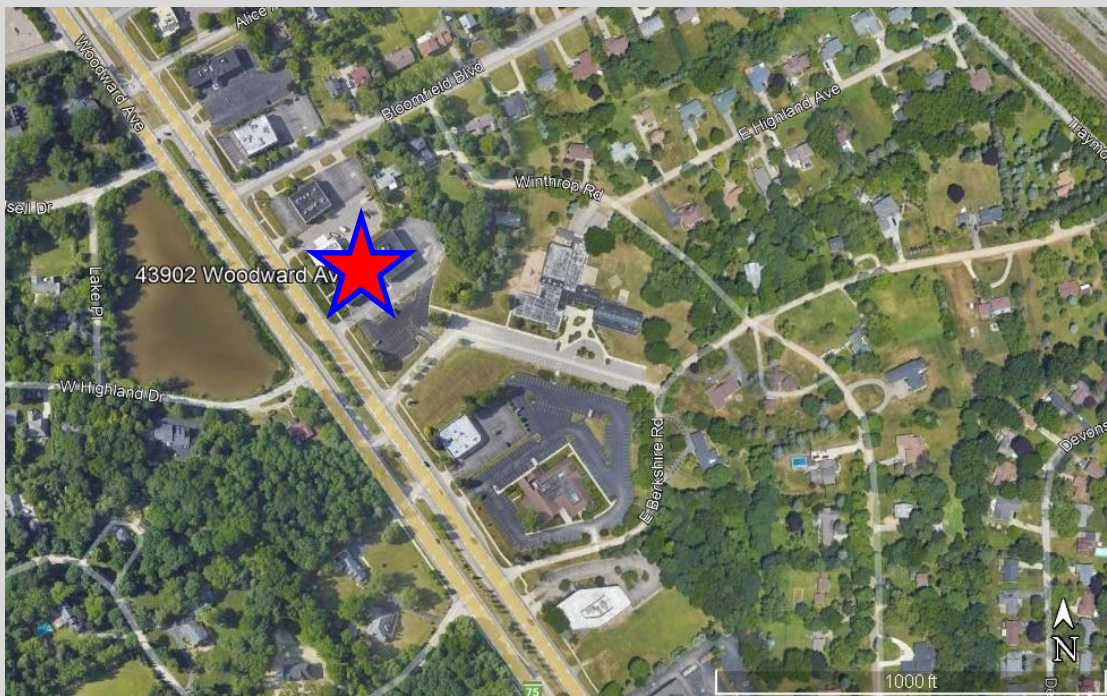

Map / Aerial

WINSTON-TRAITTEL REALTY, INC.
740 Welch Road, Commerce Township, MI 48390

Information contained herein is subject to verification and no liability for errors or omissions is assumed.
Price is subject to change and listing may be withdrawn without notice.