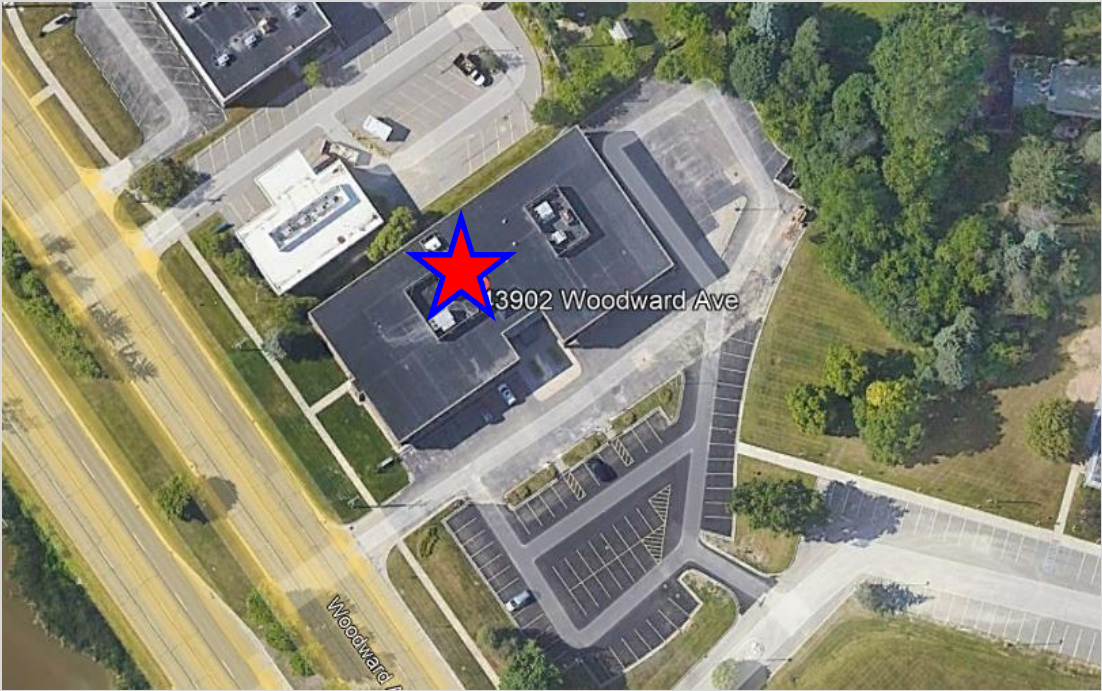

Map / Aerial

WINSTON-TRAITTEL REALTY, INC.
740 Welch Road, Commerce Township, MI 48390

Information contained herein is subject to verification and no liability for errors or omissions is assumed.
Price is subject to change and listing may be withdrawn without notice.