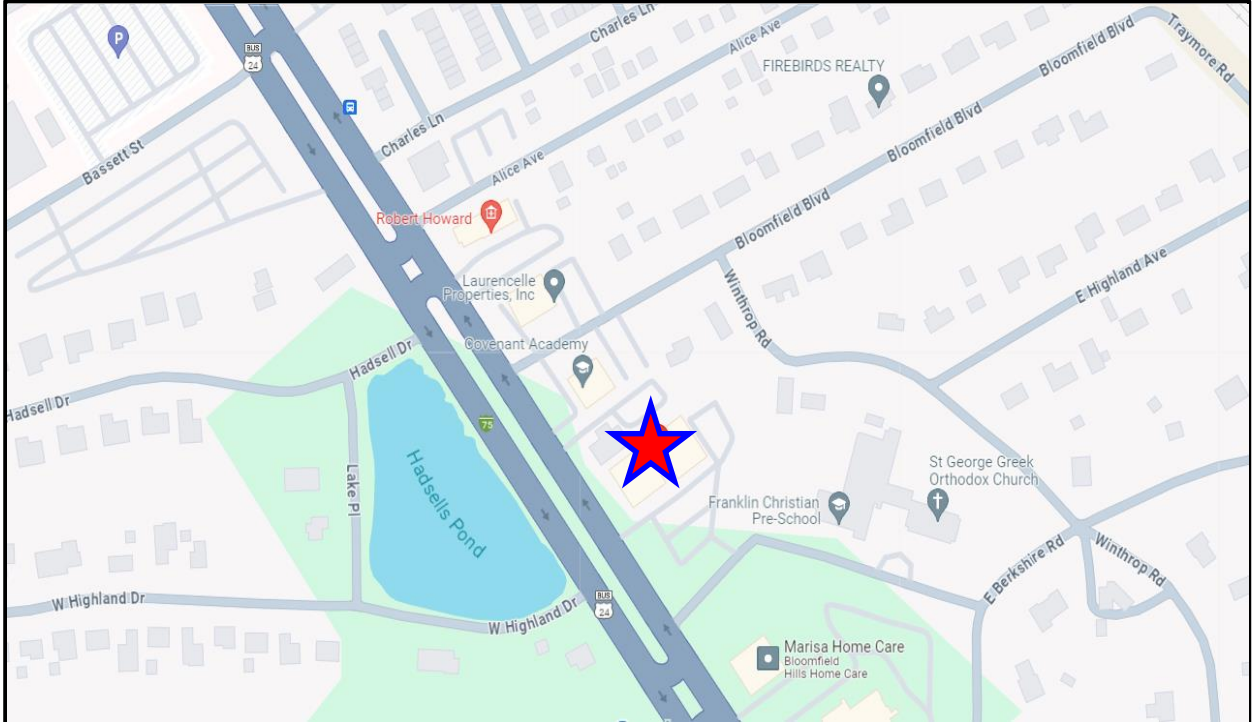

Maps

WINSTON-TRAITTEL REALTY, INC.
740 Welch Road, Commerce Township, MI 48390

Information contained herein is subject to verification and no liability for errors or omissions is assumed.
Price is subject to change and listing may be withdrawn without notice.