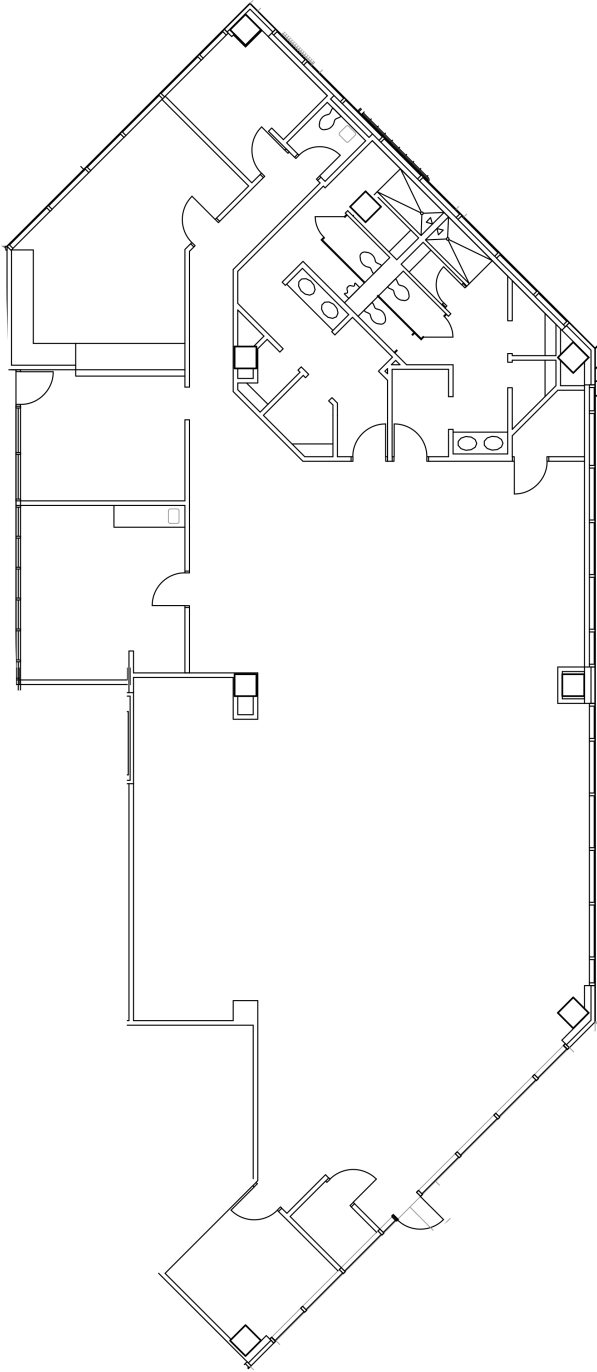

11111 Research Boulevard
Austin, Texas

Suite Plan

First Floor

Suite 190 - 5,153 RSF

For Leasing Information Contact:

Jinny Saad

Leasing Manager

512.454.3646