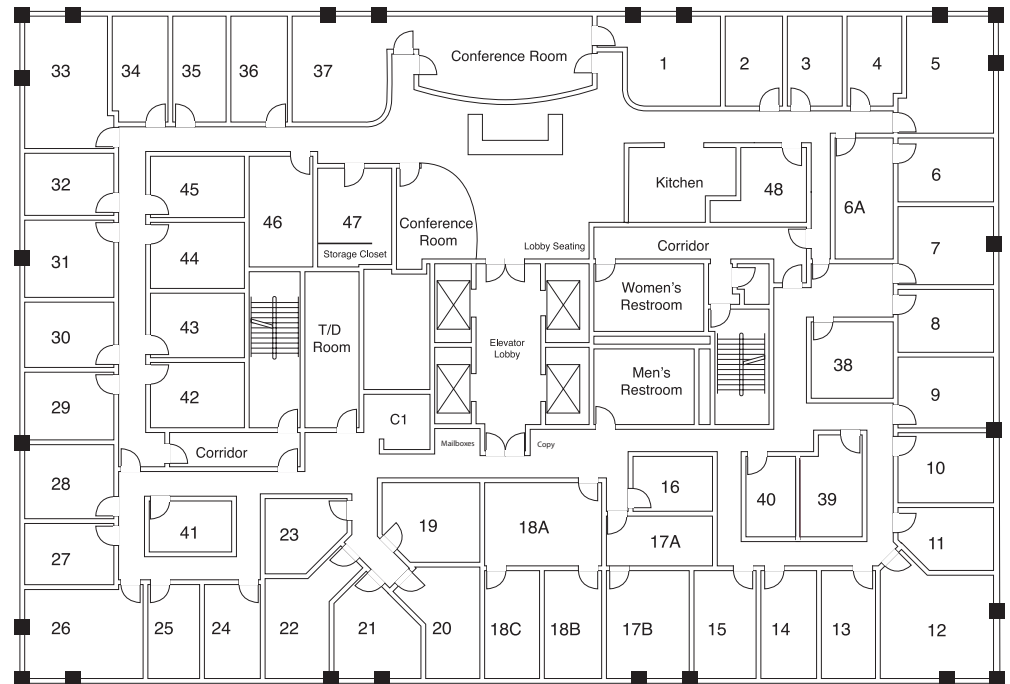

PREMIER AMENITIES

Our private suites can be easily customized to fit your desired aesthetic and brand.

- Private Offices
- Team Rooms
- High Speed Internet
- Telephone Answering
- Mail Collection
- Equipped Kitchen
- Day Offices
- Meeting Rooms
- Daily Janitorial
- Furnished or Unfurnished

PREMIER DIFFERENCE

We've been perfecting the professional workspace for over 17 years.

- Highly-Professional Atmosphere
- On-Site Manager & Support Staff
- Scalable Solutions for Individuals and Teams
- On-Site Billing
- 90+ Locations Nationwide

NEARBY AMENITIES

Located on Ocean Boulevard, this location is surrounded by dining, shopping, and it's just blocks away from the Long Beach Convention Center.

Nearby Amenities:

- Crunch Fitness (On-Site)
- Aquarium of the Pacific
- City Place Shopping Center
- Civic Center
- Junipero Beach
- The Long Beach Convention Center
- Long Beach Superior Court
- Pike at Rainbow Harbor
- Shoreline Village
- The Queen Mary

Nearby Transit:

- Freeways – 710, 405, 22
- Air - Long Beach Airport (LGB)
- Bus – LADOT, Ocean Blvd. & Magnolia Ave.

CONTACT US

Let's touch base! Contact the on-site General Manager at 562-628-5500 or OCEmanager@premierworkspaces.com to schedule a tour.