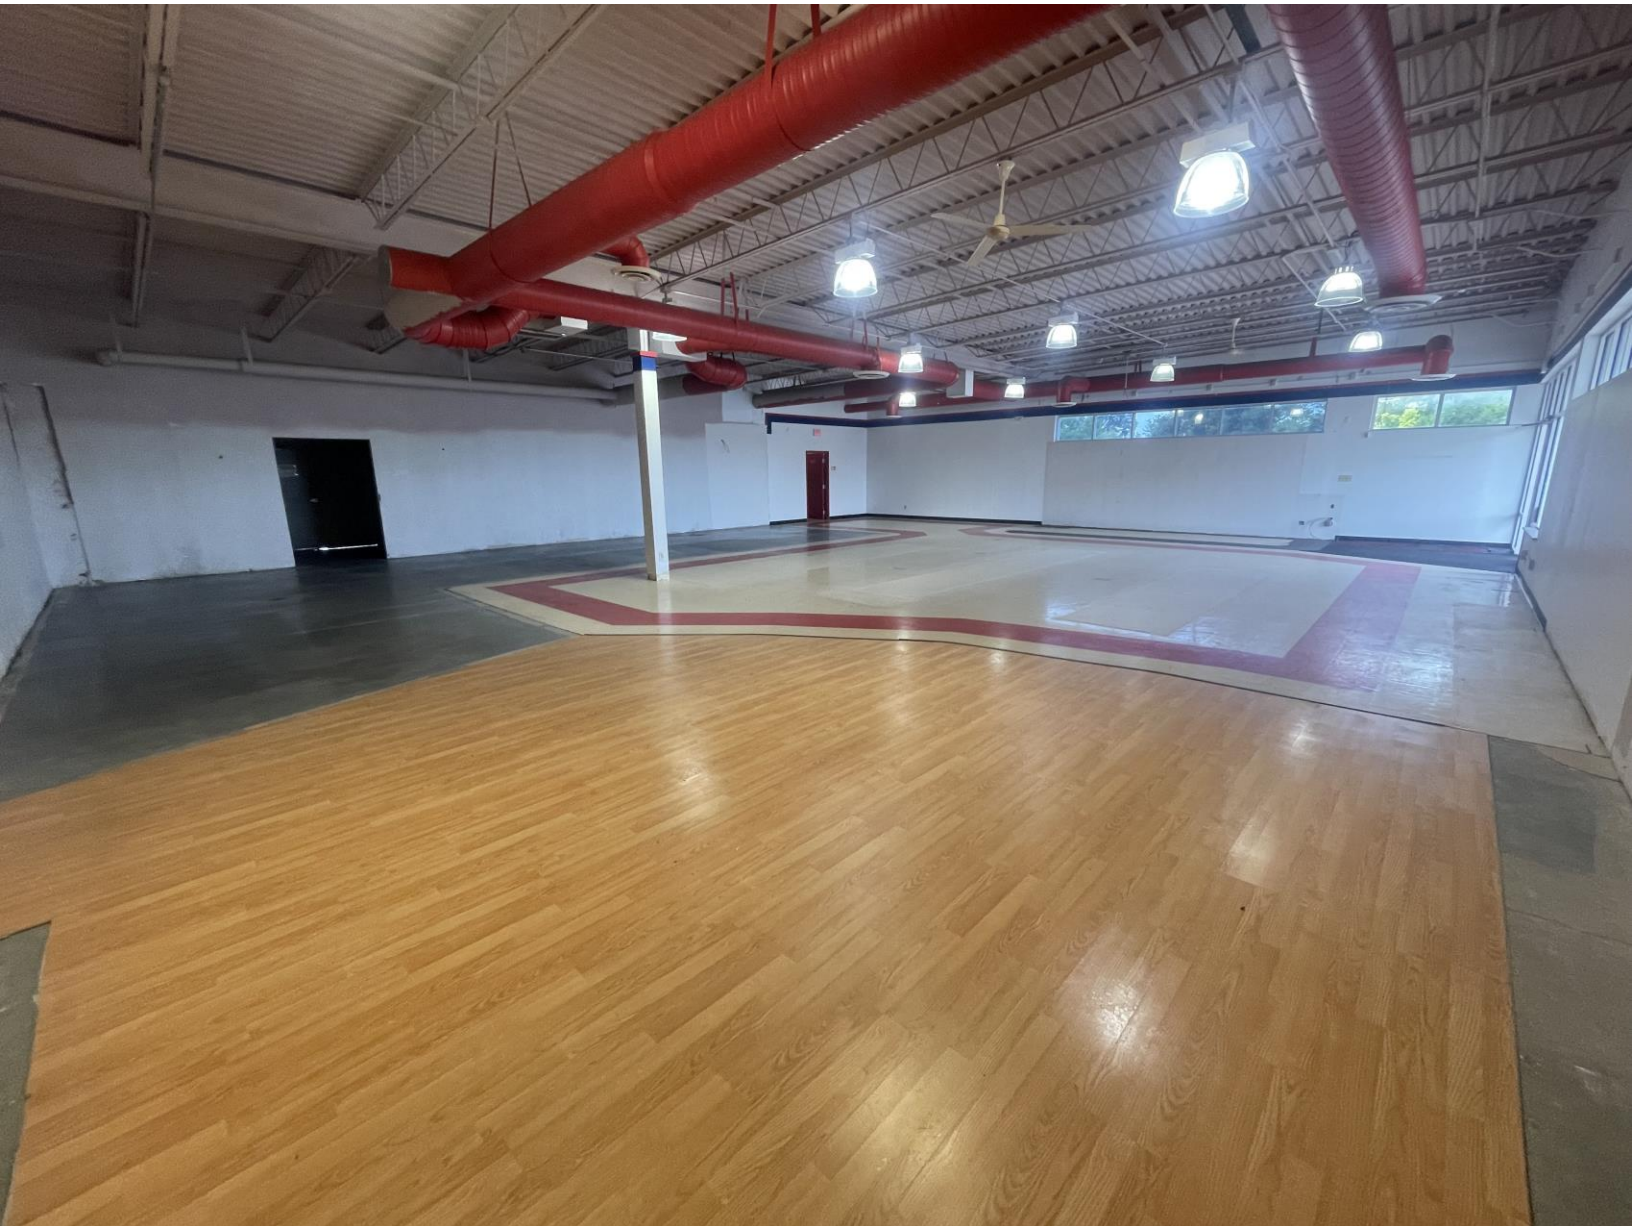

3,600 S/F ENDCAP AVAILABLE
1477 US Hwy. 134, Brownsburg, IN

Eric Kamen 812.345.1663 eric@bryanrental.com

1440 S. Liberty Dr., Bloomington, IN 47403

RENTAL, INC.