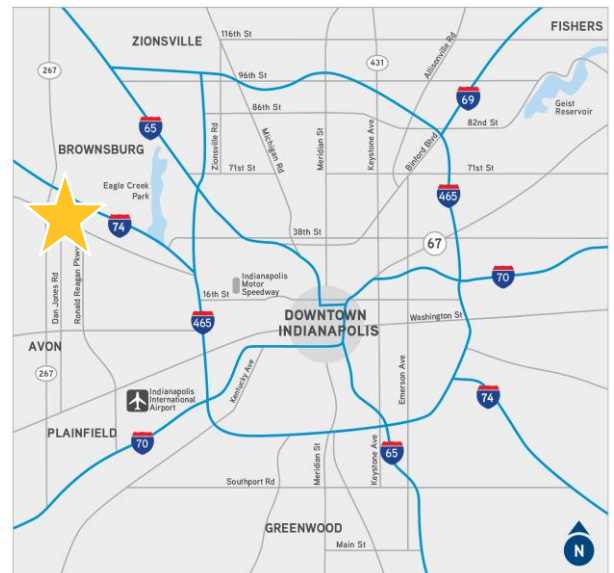

Eric Kamen 812.345.1663 eric@bryanrental.com

1440 S. Liberty Dr., Bloomington, IN 47403

RENTAL, INC.