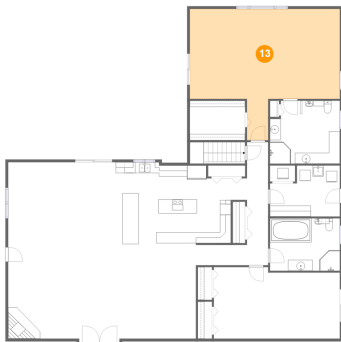

13 Floor 2 - Bedroom

Dimensions: 27'7" x 24'1"
Area: 486 sq. ft
Counted as living area: Yes

Heated: Yes
Finished: Yes
Enclosed: Yes
Contiguous: Yes
Permitted: Yes
Wet space: No
Addition: No
Conversion: No