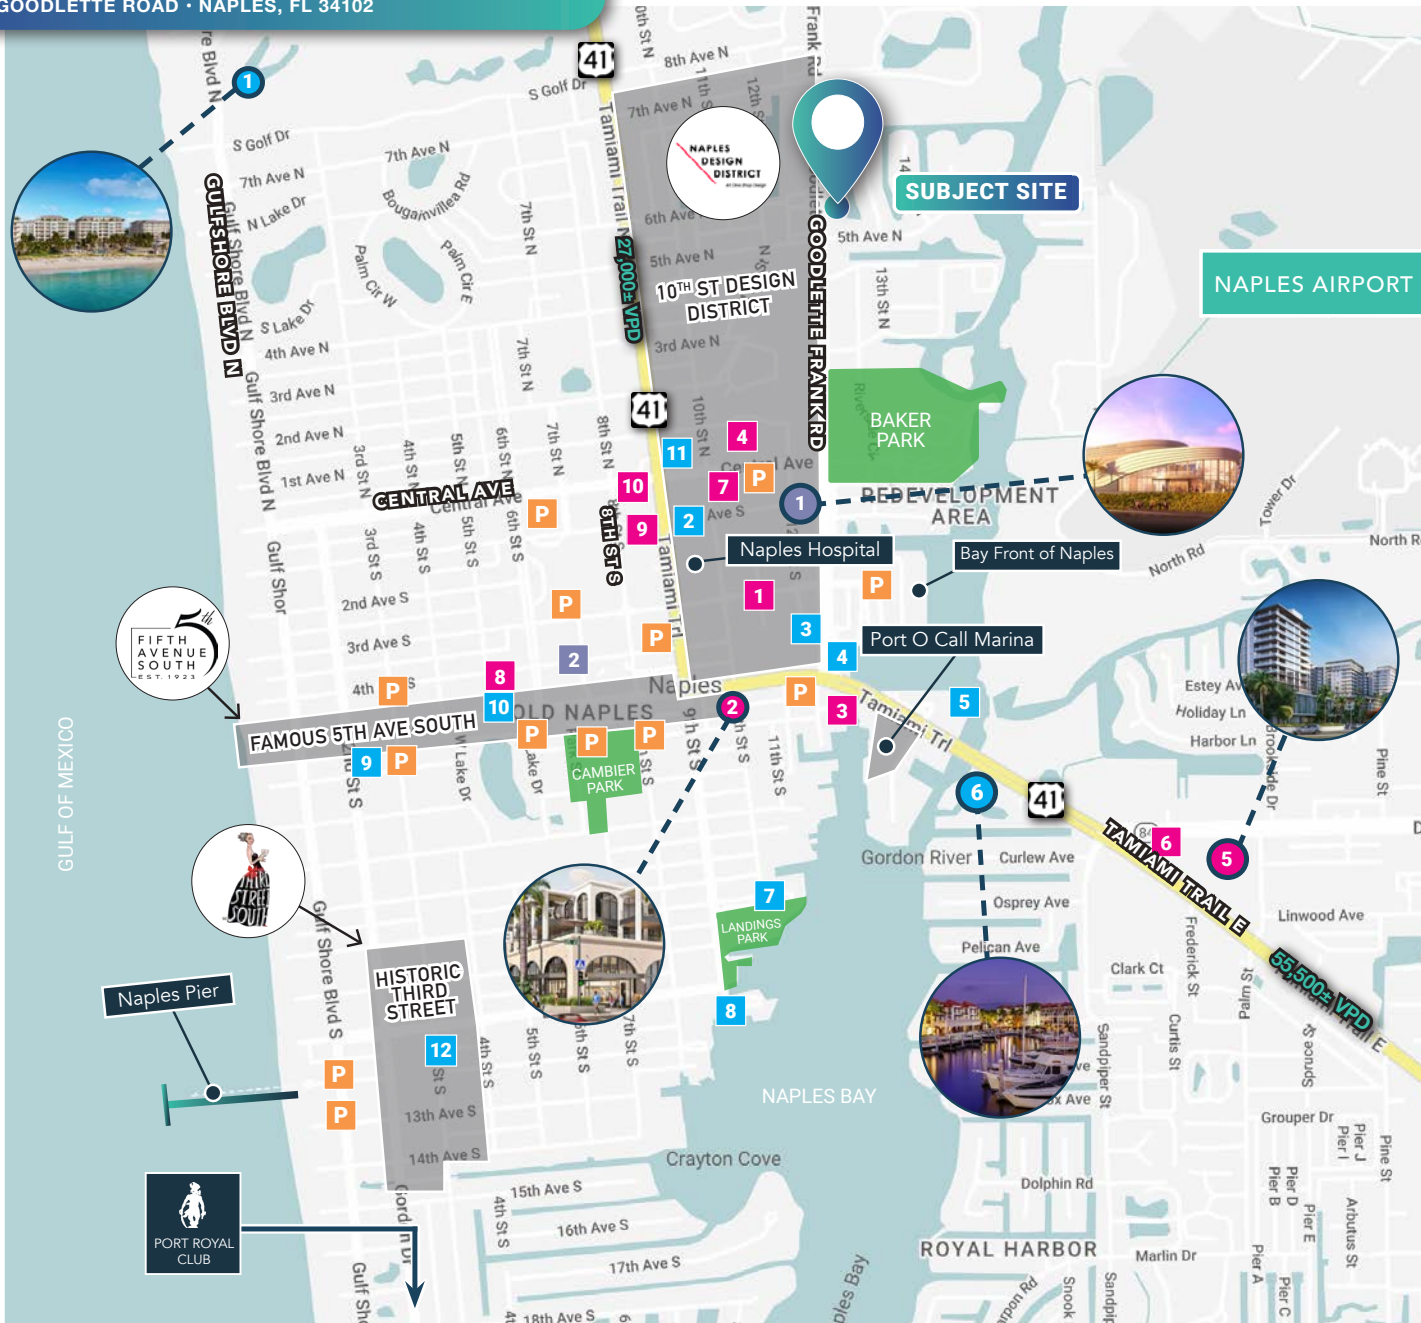

KEY

- P PUBLIC PARKING LOTS / GARAGES
- PARKS

ENTERTAINMENT

- 1 Gulfshore Playhouse
- 2 Naples Players at Sugden Theater

NEW MIXED USE DEVELOPMENTS

- 1 Naples Square
- 2 Whole Foods/Restoration Hardware
- 3 Tin City
- 4 Eleven Eleven Central
- 5 Metropolitan Naples
- 6 The Ellington
- 7 The Collective
- 8 472 Fifth Ave. S
- 9 The Mark on 8th
- 10 850 Central

HOTELS

- 1 Four Seasons Hotel
- 2 Bellasera Hotel
- 3 ACE Hotel by Marriott
- 4 Bayfront Inn 5th Ave
- 5 Hyatt House Naples
- 6 Naples Bay Resort & Marina
- 7 Charter Club Resort of Naples
- 8 Cove Inn on Naples Bay
- 9 The Escalante Hotel
- 10 Inn on Fifth
- 11 Naples Park Central Hotel
- 12 Old Naples Hotel