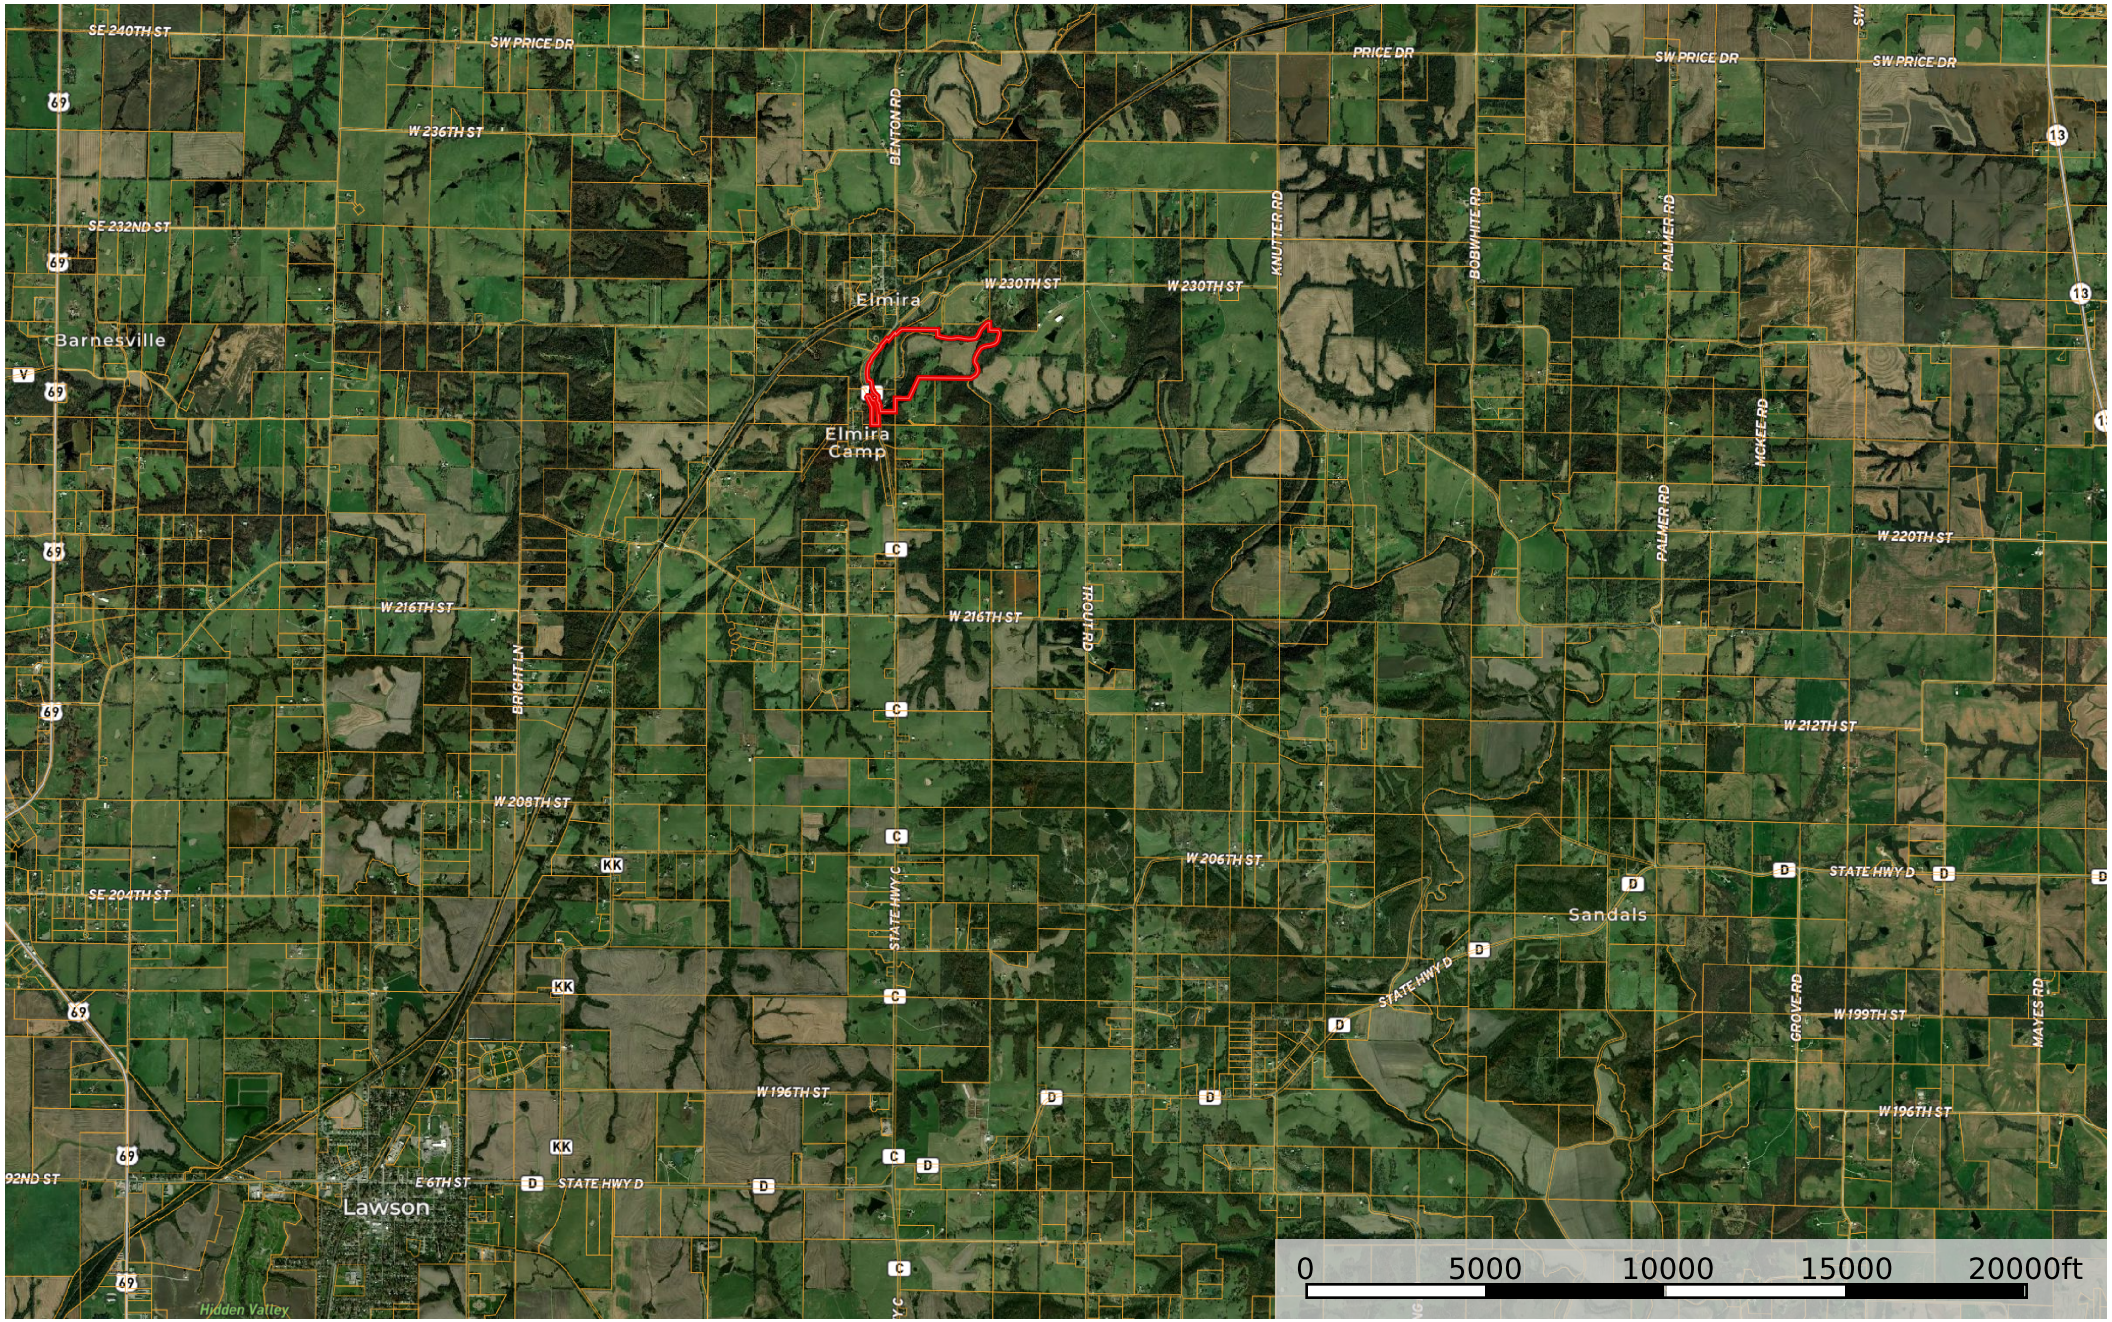

Alex- Crooked River

Ray County, Missouri, AC +/-

 Boundary