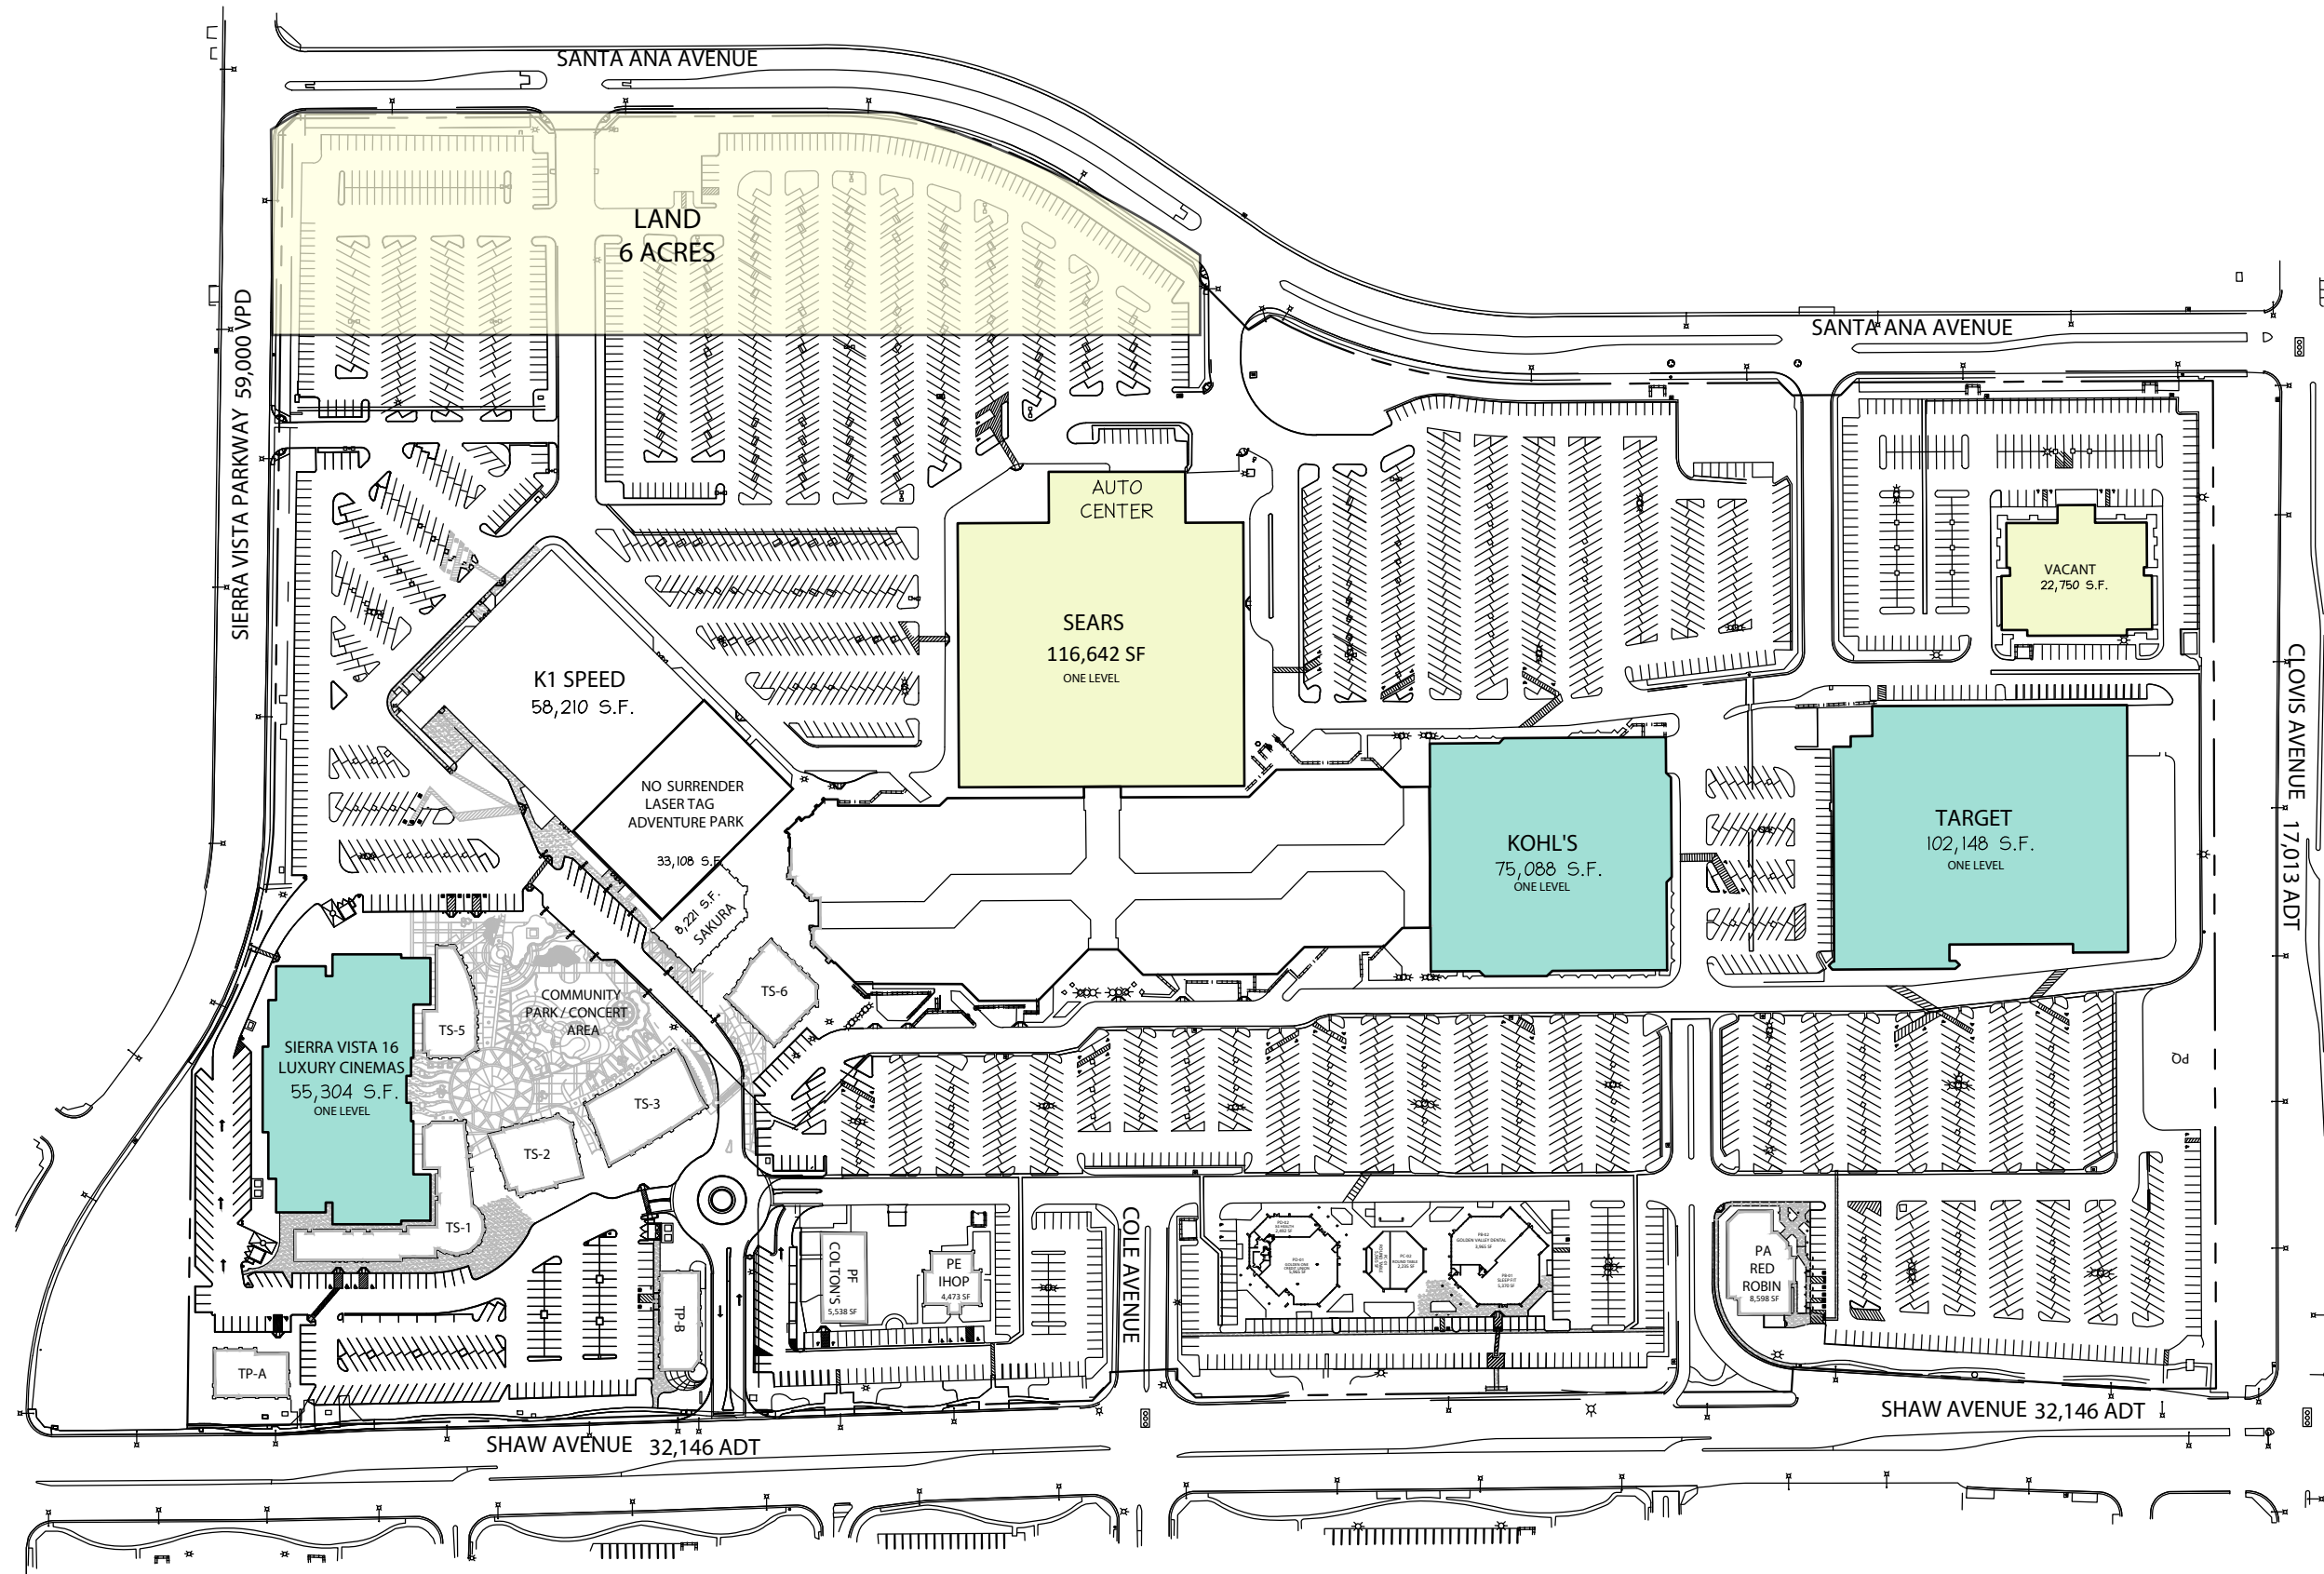

THE EMERSON MULTI-FAMILY DEVELOPMENT SITE
83 SINGLE FAMILY UNITS & 216 MULTI-FAMILY UNITS

LEASING BY:

SIERRA VISTA MALL
CLOVIS, CA

4403 E BLACK HORSE PIKE

LEASE PLAN
SP