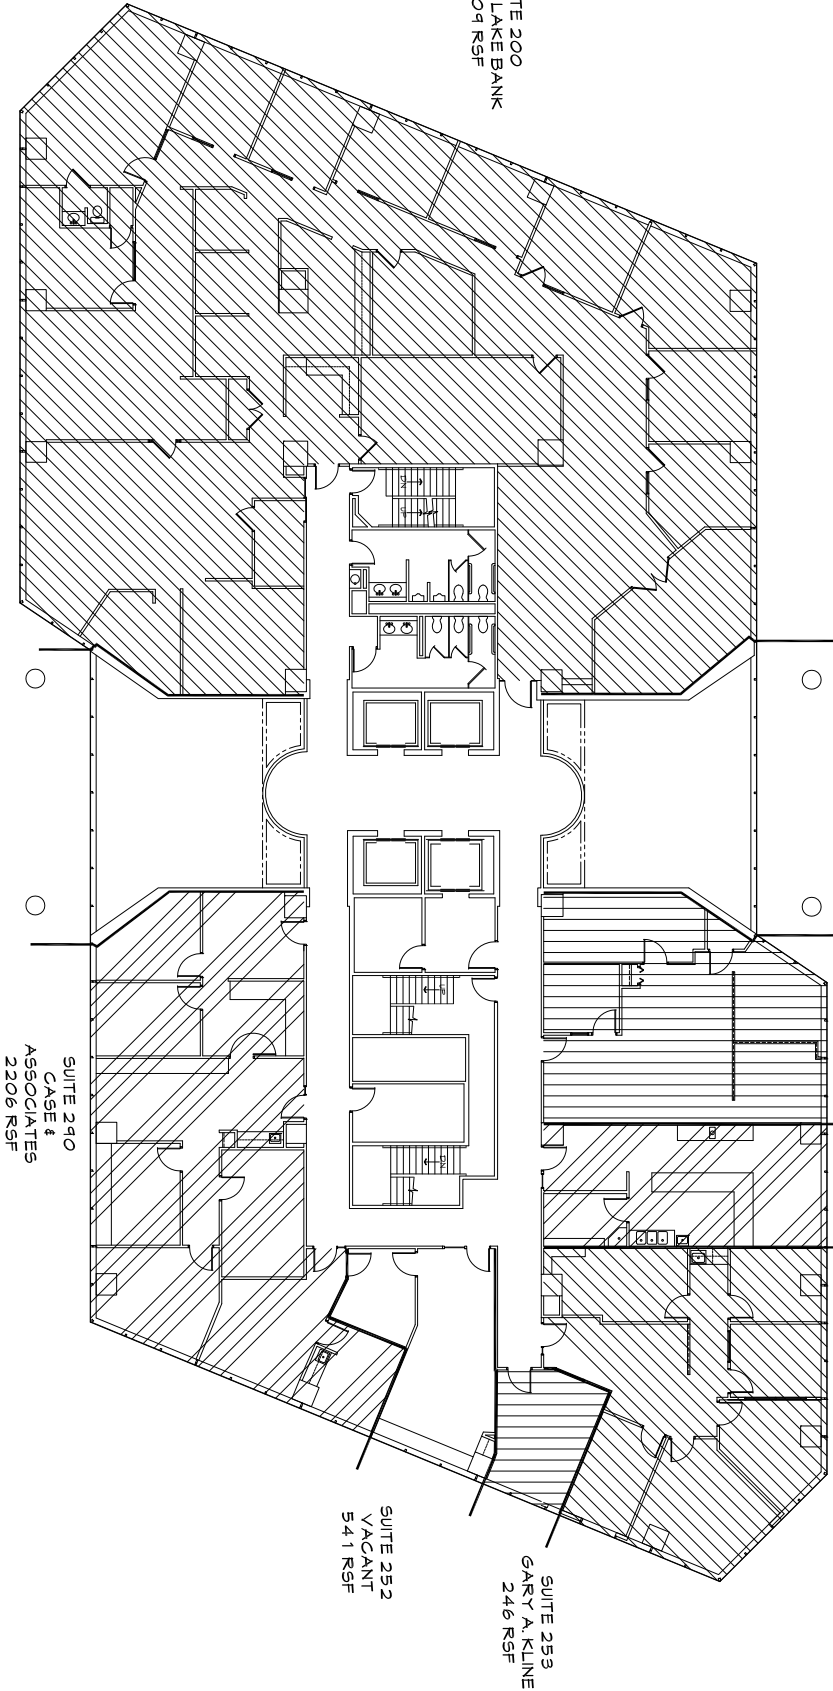

kinslow, keith & todd, inc.
 architecture | interiors
 tel 918.744.4270
 fax 918.744.7849
 2021 south lewis suite 150
 tulsa, oklahoma 74104
 www.ktarchitects.com
 info@ktarchitects.com

**2ND
 FLOOR**

**RICHMOND
 PLAZA**

**CASE
 & ASSOCIATES**

SCALE	N.T.S.
FILE NAME	RPO2AS
MANAGER	ELS
DRAWN BY	ELS
08.14.12	

A FLOOR PLAN

SCALE: N.T.S.

NORTH

AS-BUILT
 PLAN
AS-2