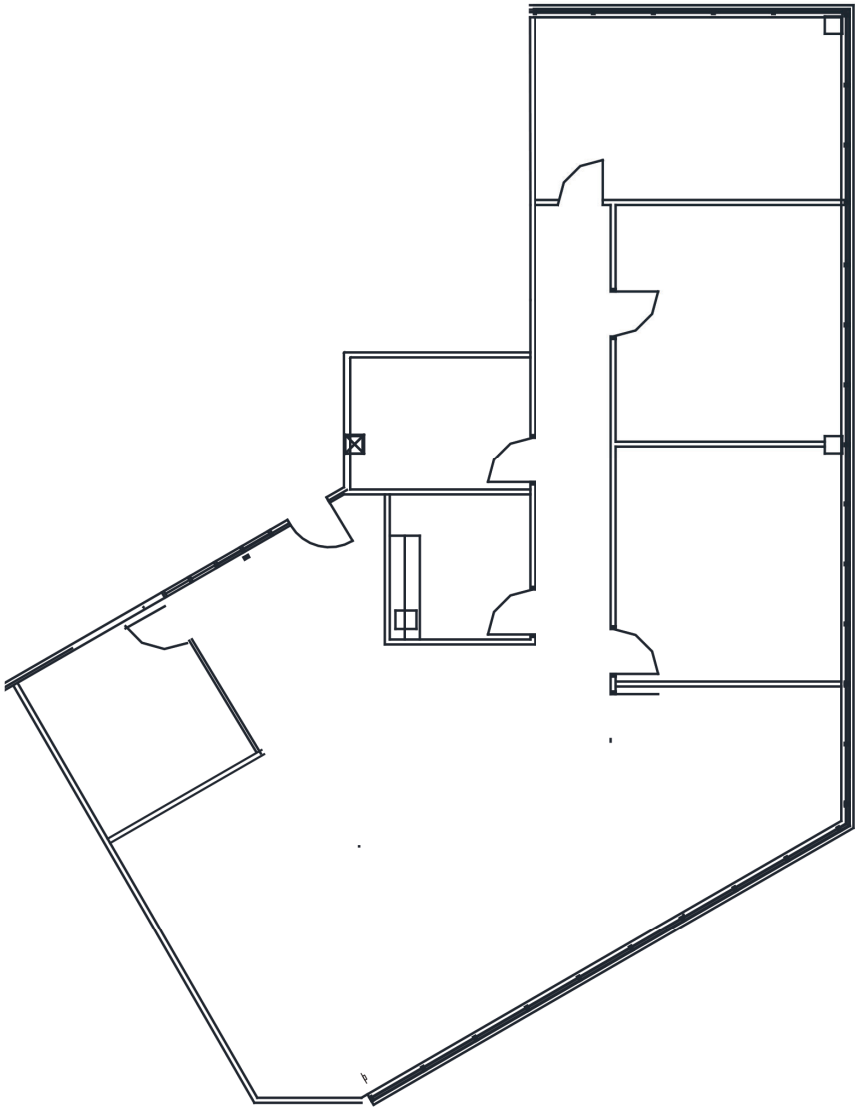

REXWOODS III

2301 REXWOODS DRIVE | RALEIGH, NC

SUITE 108 | 2,631 RSF

Disclaimer: The above floor plan is not to scale. The available space shown is believed to be correct but is subject to change.