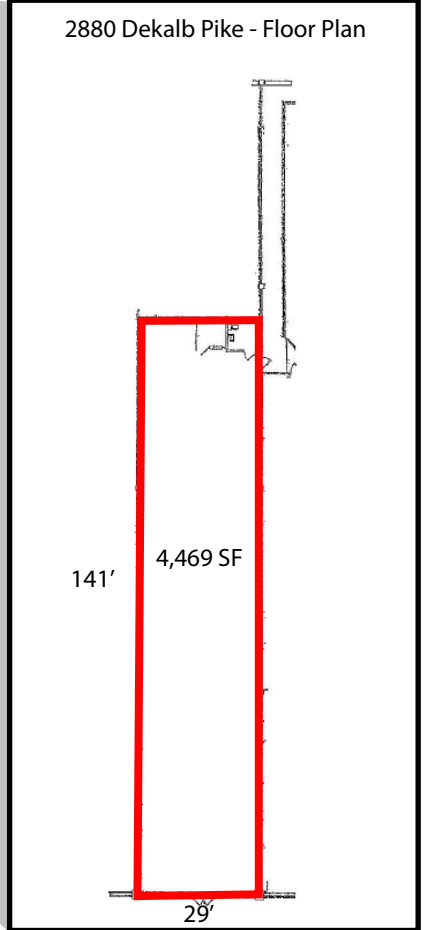

DEKALB PIKE RT. 202 15,885 ADT

COLLEGEVILLE

30,202 ADT GERMANTOWN PIKE PLYMOUTH MEETING INTERCHANGE

THIS PLAN IS FOR MARKETING PURPOSES ONLY, WITH INFORMATION OBTAINED FROM SOURCES DEEMED TO BE RELIABLE; HOWEVER, NO WARRANTY OR REPRESENTATION IS MADE AS TO ACCURACY