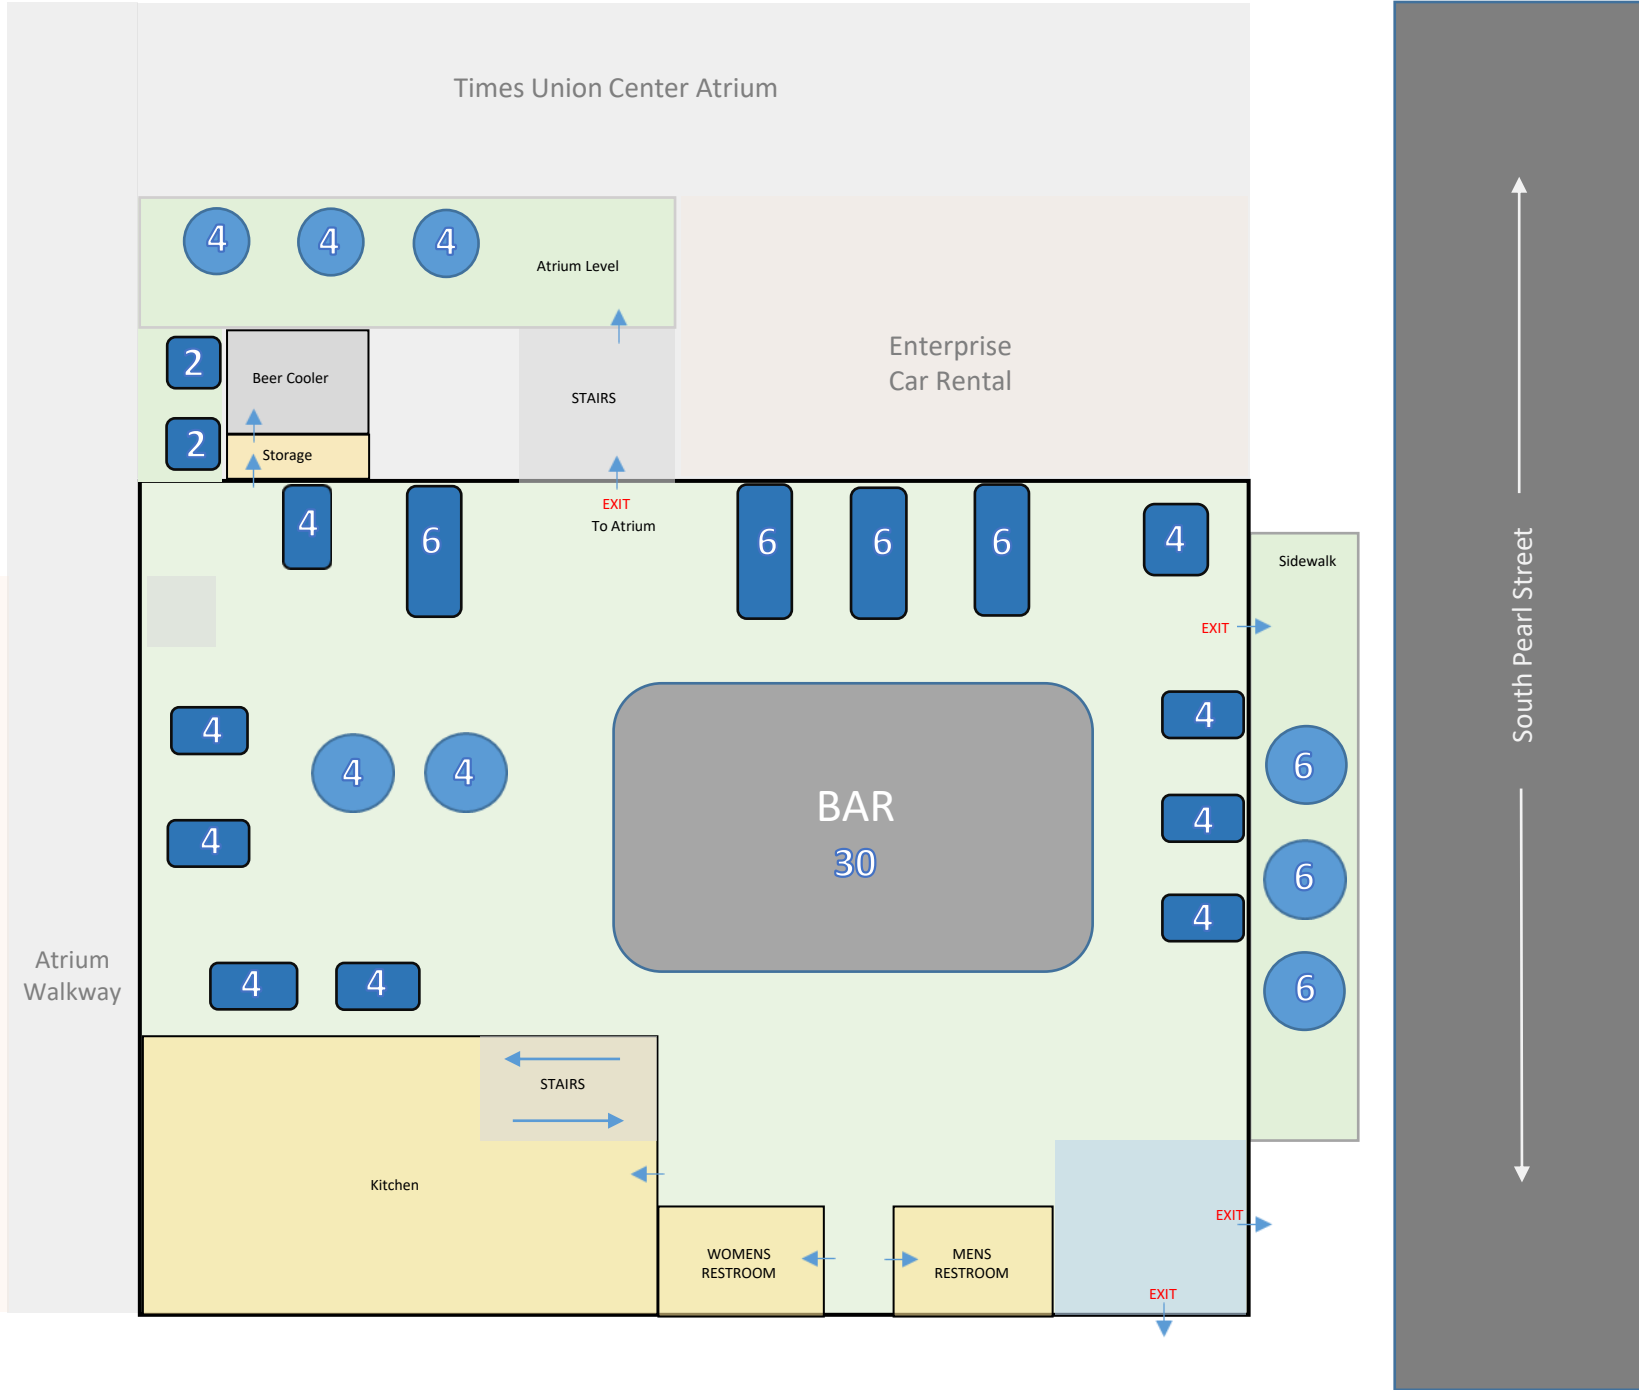

51 South Pearl Street Albany, NY

Atrium Level
(3) 4-Top Tall Tables
(2) 2-Top Tables

Sidewalk
(3) 6-Top Tables

Lower Level
(4) 6-Top Tall Tables
(6) 4-Top Tall Tables
(5) 4-Top Tables

Bar Seating
(30) Stools

132 Total Seats

The Albany Stadium Restaurant & Bar lower & atrium levels with sidewalk

Times Union Center Atrium

Enterprise
Car Rental

Times Union Center
Box Office

Atrium
Walkway

Sidewalk

South Pearl Street

WOMENS
RESTROOM

MENS
RESTROOM

EXIT

EXIT

Times Union Center Atrium

60' 3"

45' 0"

Times Union Center
Box Office

South Pearl Street

**51 South Pearl Street
Albany, NY**

- Upper Level
 (4) 6-Top Tables
 (6) 4-Top Tall Tables
 (3) 4-Top Tables
 (6) 2-Top Tables

72 Total Seats

**The Albany Stadium
Restaurant & Bar
upper level**