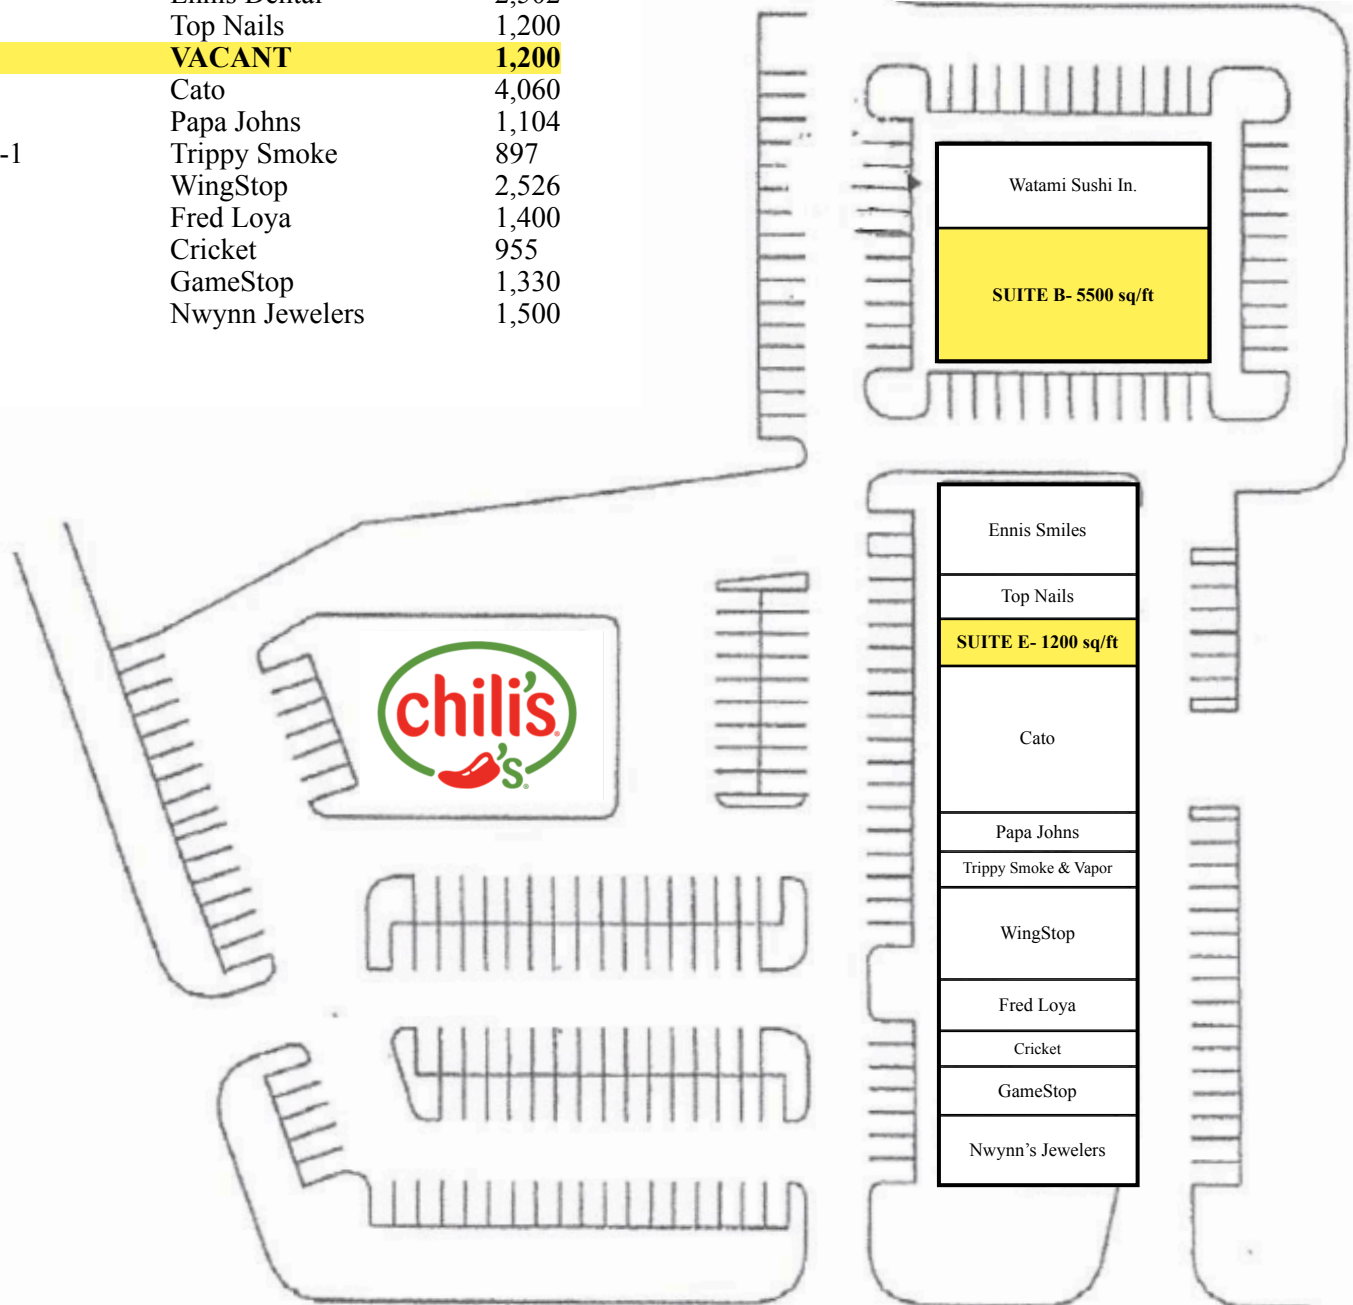

Ennis Plaza

1012 E Ennis Ave
Ennis, TX 75119

Suite	Tenants	SQ/FT
A and A-1	Watami Sushi Inc	3,020
B	VACANT	5,500
C	Ennis Dental	2,502
D	Top Nails	1,200
E	VACANT	1,200
F	Cato	4,060
G	Papa Johns	1,104
G-1	Trippy Smoke	897
H	WingStop	2,526
I	Fred Loya	1,400
J	Cricket	955
K	GameStop	1,330
L	Nwynn Jewelers	1,500

Ennis Smiles
Top Nails
SUITE E- 1200 sq/ft
Cato
Papa Johns
Trippy Smoke & Vapor
WingStop
Fred Loya
Cricket
GameStop
Nwynn's Jewelers

Contact Dutch Byerly for more information
(832) 385 0002
Dutch@availableforlease.net