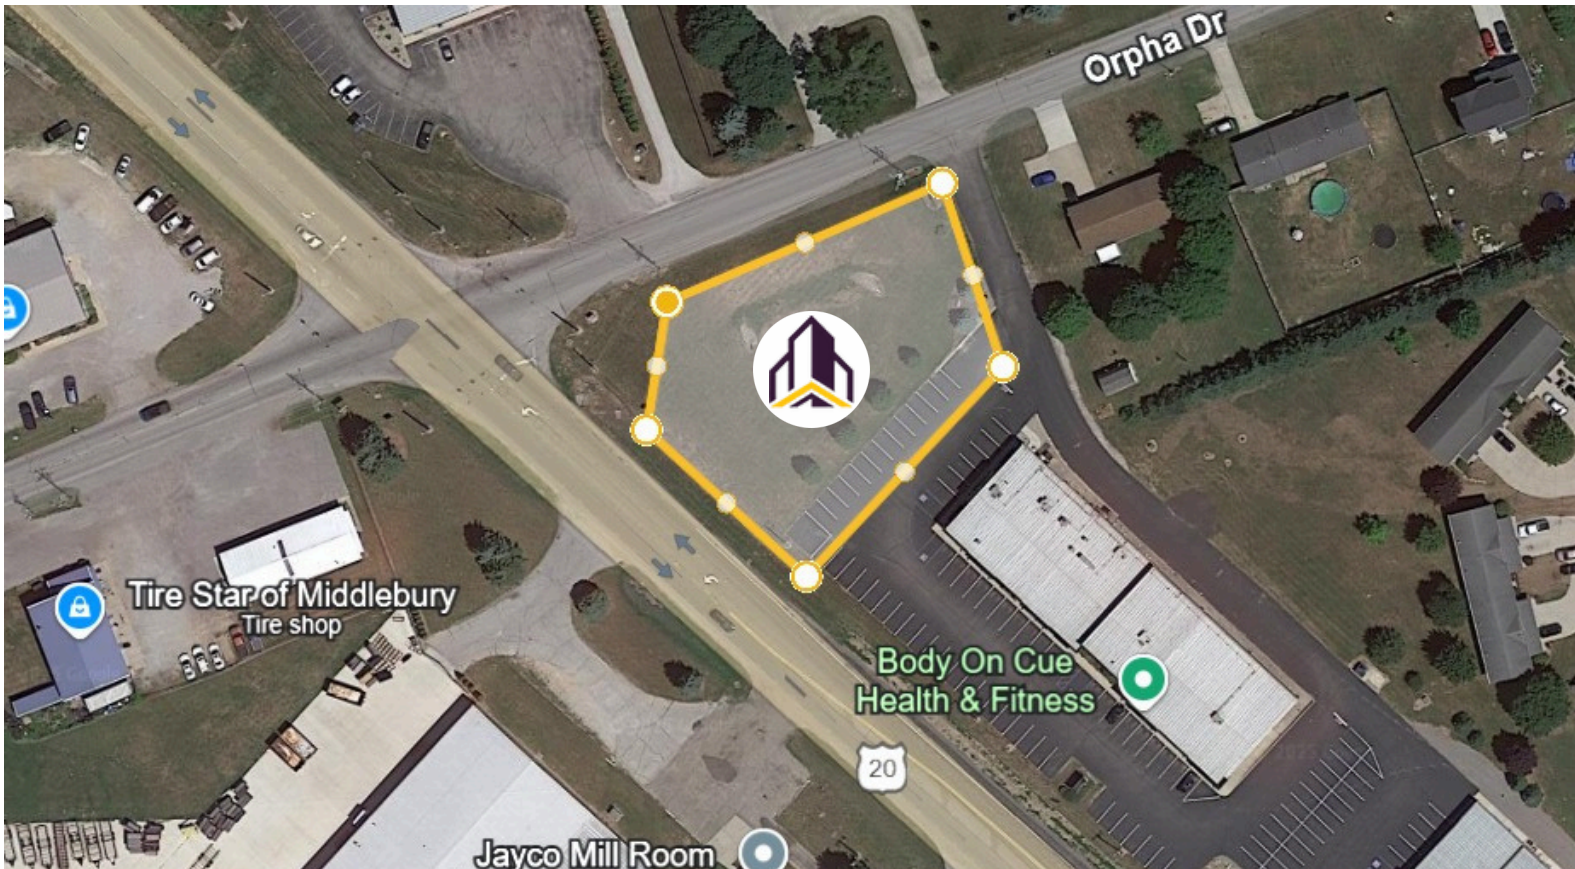

PAD SITE FOR SALE

129 Orpha Drive
Middlebury, IN

0.7 Acre Pad Site

Sale Price: \$675,000

Property Highlights

- Rare Middlebury retail pad site adjacent to the 129 Orpha Drive strip center featuring Wedgewood Brewing, Tiki Tan, Infuse Salon and Body on Cue.
- Situated on hard corner of the signaled intersection of US 20 and Orpha Drive with 13,900 ADT.
- Located 1.5 miles from the Middlebury Community Schools campus in the heart of Middlebury's retail trade area.

M MARATHON

Village Inn
RESTAURANT

M H
MAPLE HOUSE & GUEST INN

SHOP lii

DANNY'S
DINER

CARQUEST
AUTO PARTS

Old Hoosier Meats
Smoked Meats, Cheese ... and one nice butcher!

Essenhaus Inn & Conference Center

Das Dutchman Essenhaus

MONTEITH'S
BEST ONE TIRE & AUTO CARE

BRONKO'S
RESTAURANT & LOUNGE

Margarita's
Authentic Mexican Restaurant

SUBWAY

verizon

CARIBBEAN AUTO SPA

Pizza Hut

WEDGEWOOD
BREWING CO.

CVS pharmacy

S B SOUPER BREW

McDonald's

Tire O Star
OF WOODLUST

BILL'S
COLLISION SERVICE

RV DIRECT OUTLET
The OUTPOST RV

KRISPY KRUNCHY
CHICKEN
FRESHLY MADE • PERFECTLY CRISP