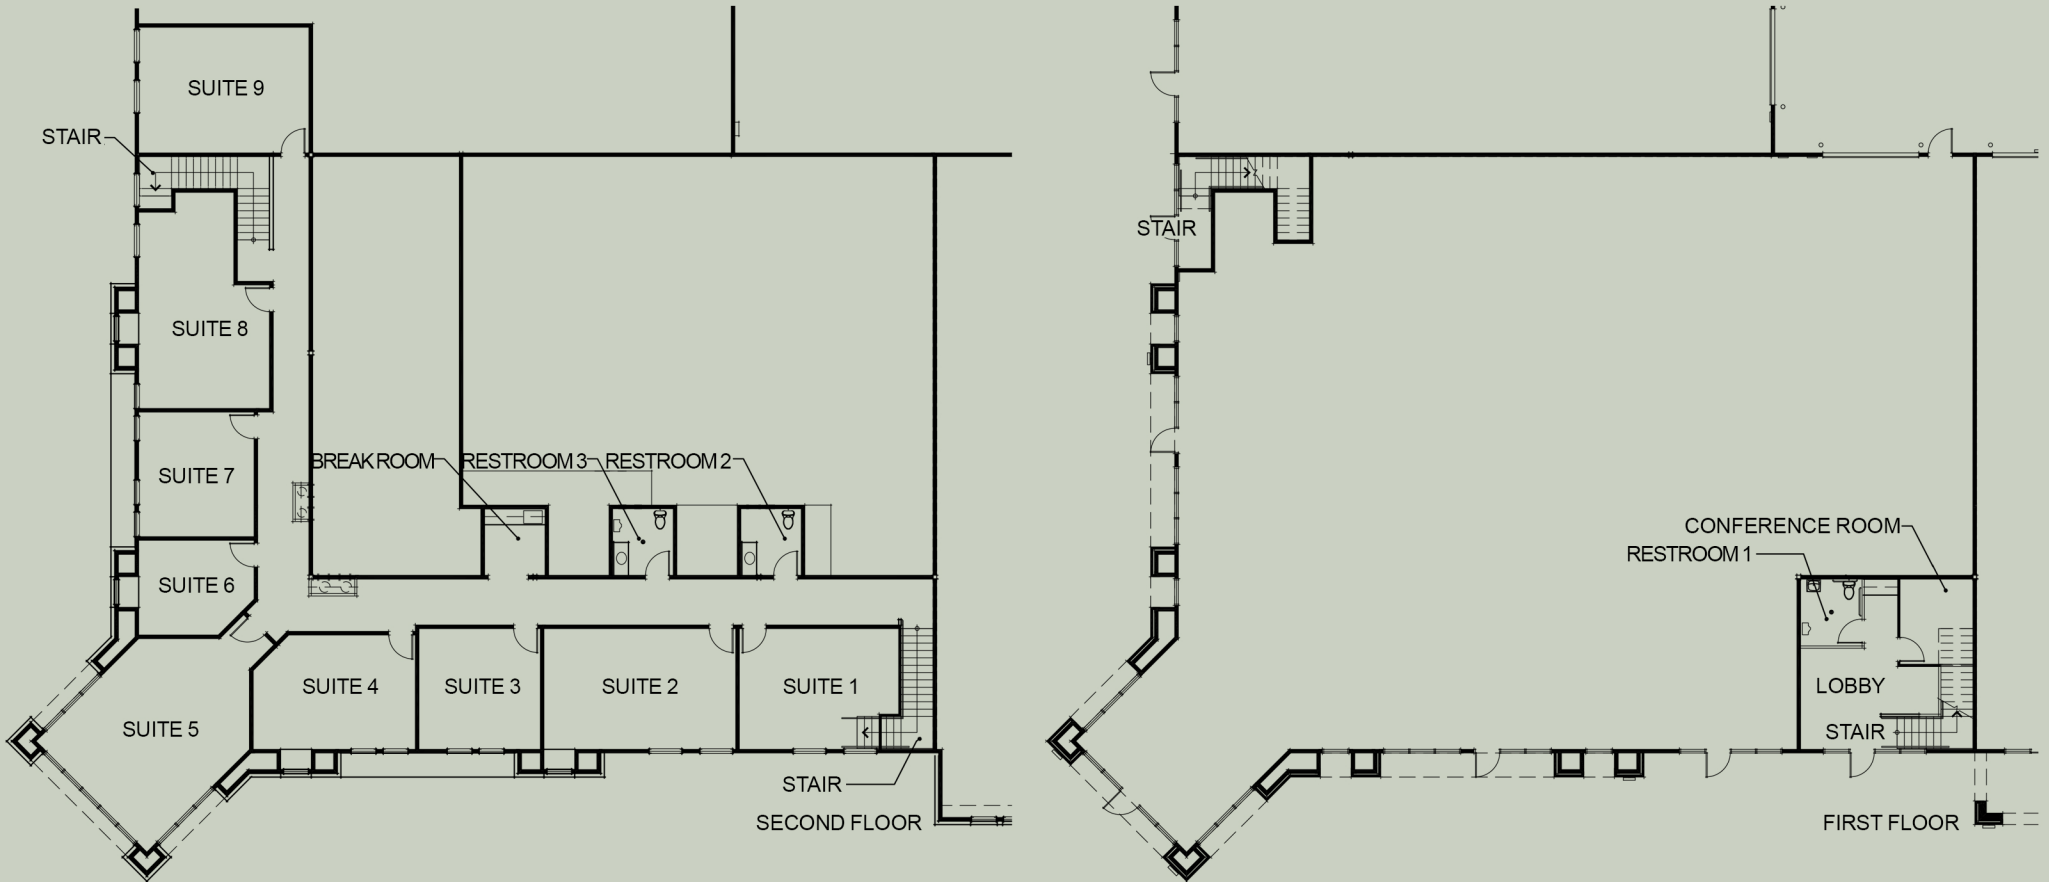

DIABLO VIEW

SUITES

2010 ELKINS WAY, BRENTWOOD, CA

- Move-In Ready (Available August 1, 2022)
- Monthly / Annual Lease Options
- Option to Combine Multiple Suites
- Utilities / Wifi Included

- Individual Temperature Controlled
- 24/7 Secure Access
- Shared Conference Room / Break Room / Bathrooms
- Window View