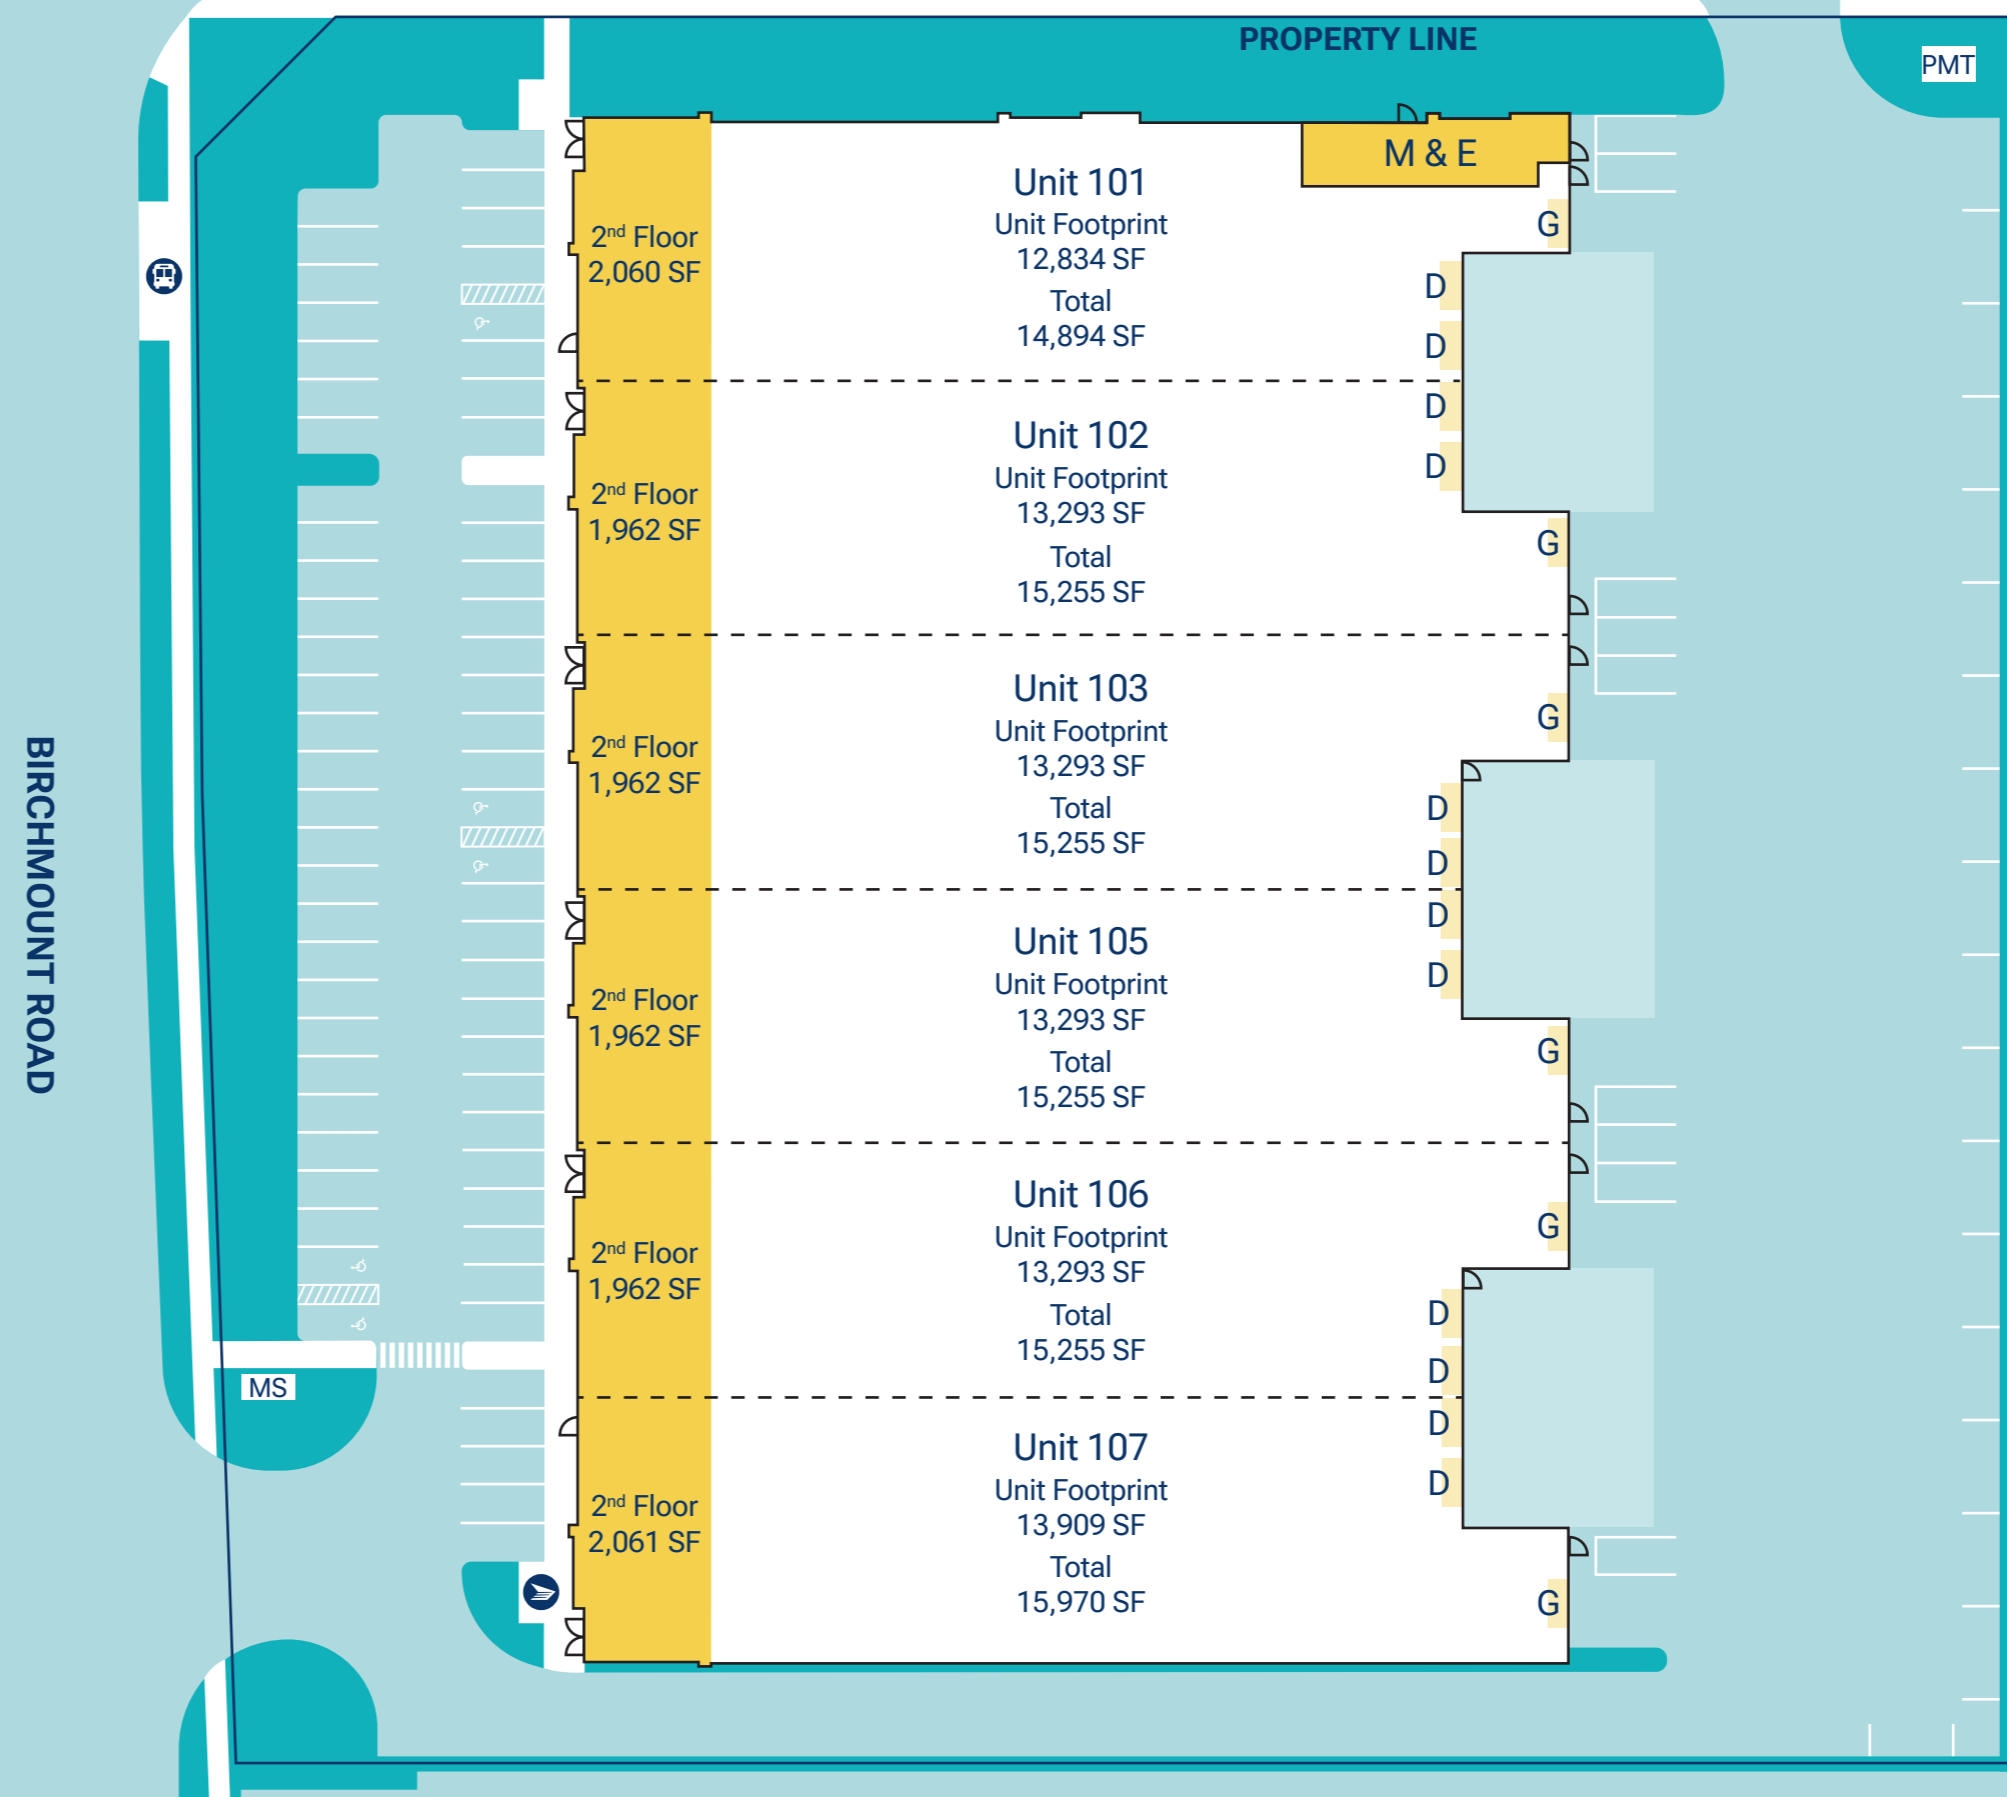

CITIZEN COURT

PROPERTY LINE

PMT

BIRCHMOUNT ROAD

MS

2nd Floor
2,060 SF
2nd Floor
1,962 SF
2nd Floor
1,962 SF
2nd Floor
1,962 SF
2nd Floor
1,962 SF
2nd Floor
2,061 SF

Unit 101
Unit Footprint
12,834 SF
Total
14,894 SF
Unit 102
Unit Footprint
13,293 SF
Total
15,255 SF
Unit 103
Unit Footprint
13,293 SF
Total
15,255 SF
Unit 105
Unit Footprint
13,293 SF
Total
15,255 SF
Unit 106
Unit Footprint
13,293 SF
Total
15,255 SF
Unit 107
Unit Footprint
13,909 SF
Total
15,970 SF

M & E

G

D

D

D

D

G

D

D

G

D

D

D

D

G

D