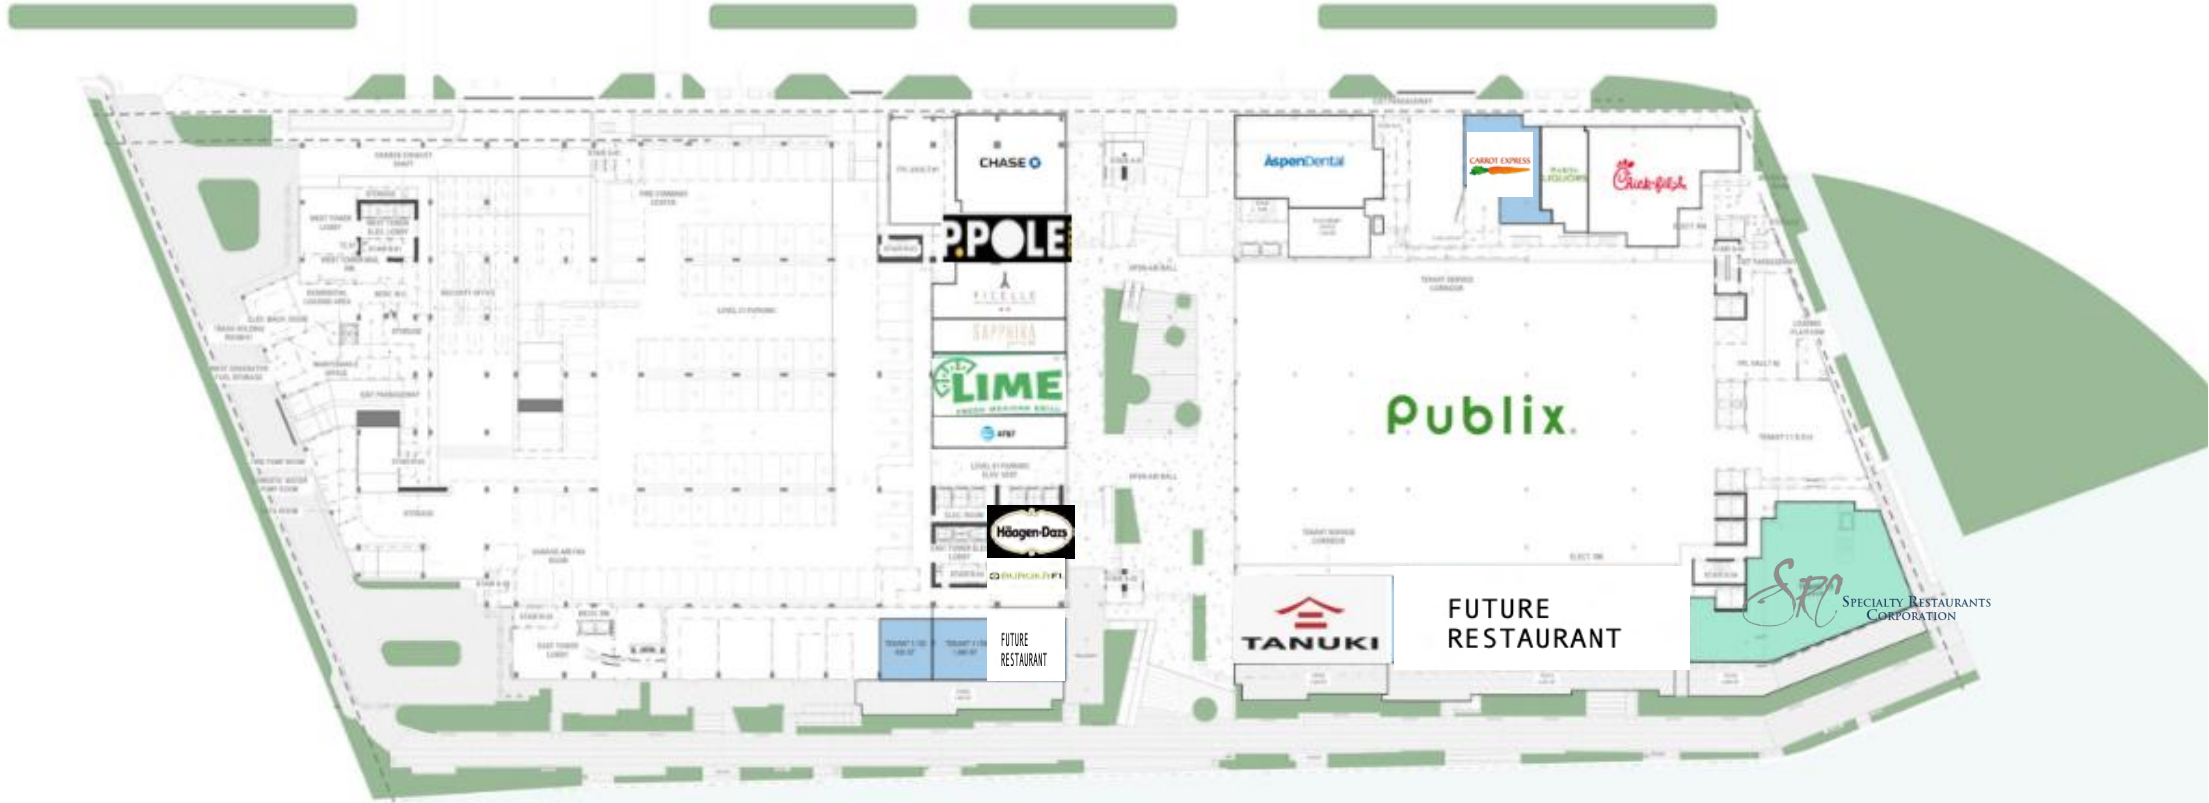

LEVEL 1

1. **KEY**
2. OPEN
   - NEGOTIATING LOI
   - LOI EXECUTED
   - NEGOTIATING LEASE
   - LEASE SIGNED

SRC SPECIALTY RESTAURANTS CORPORATION