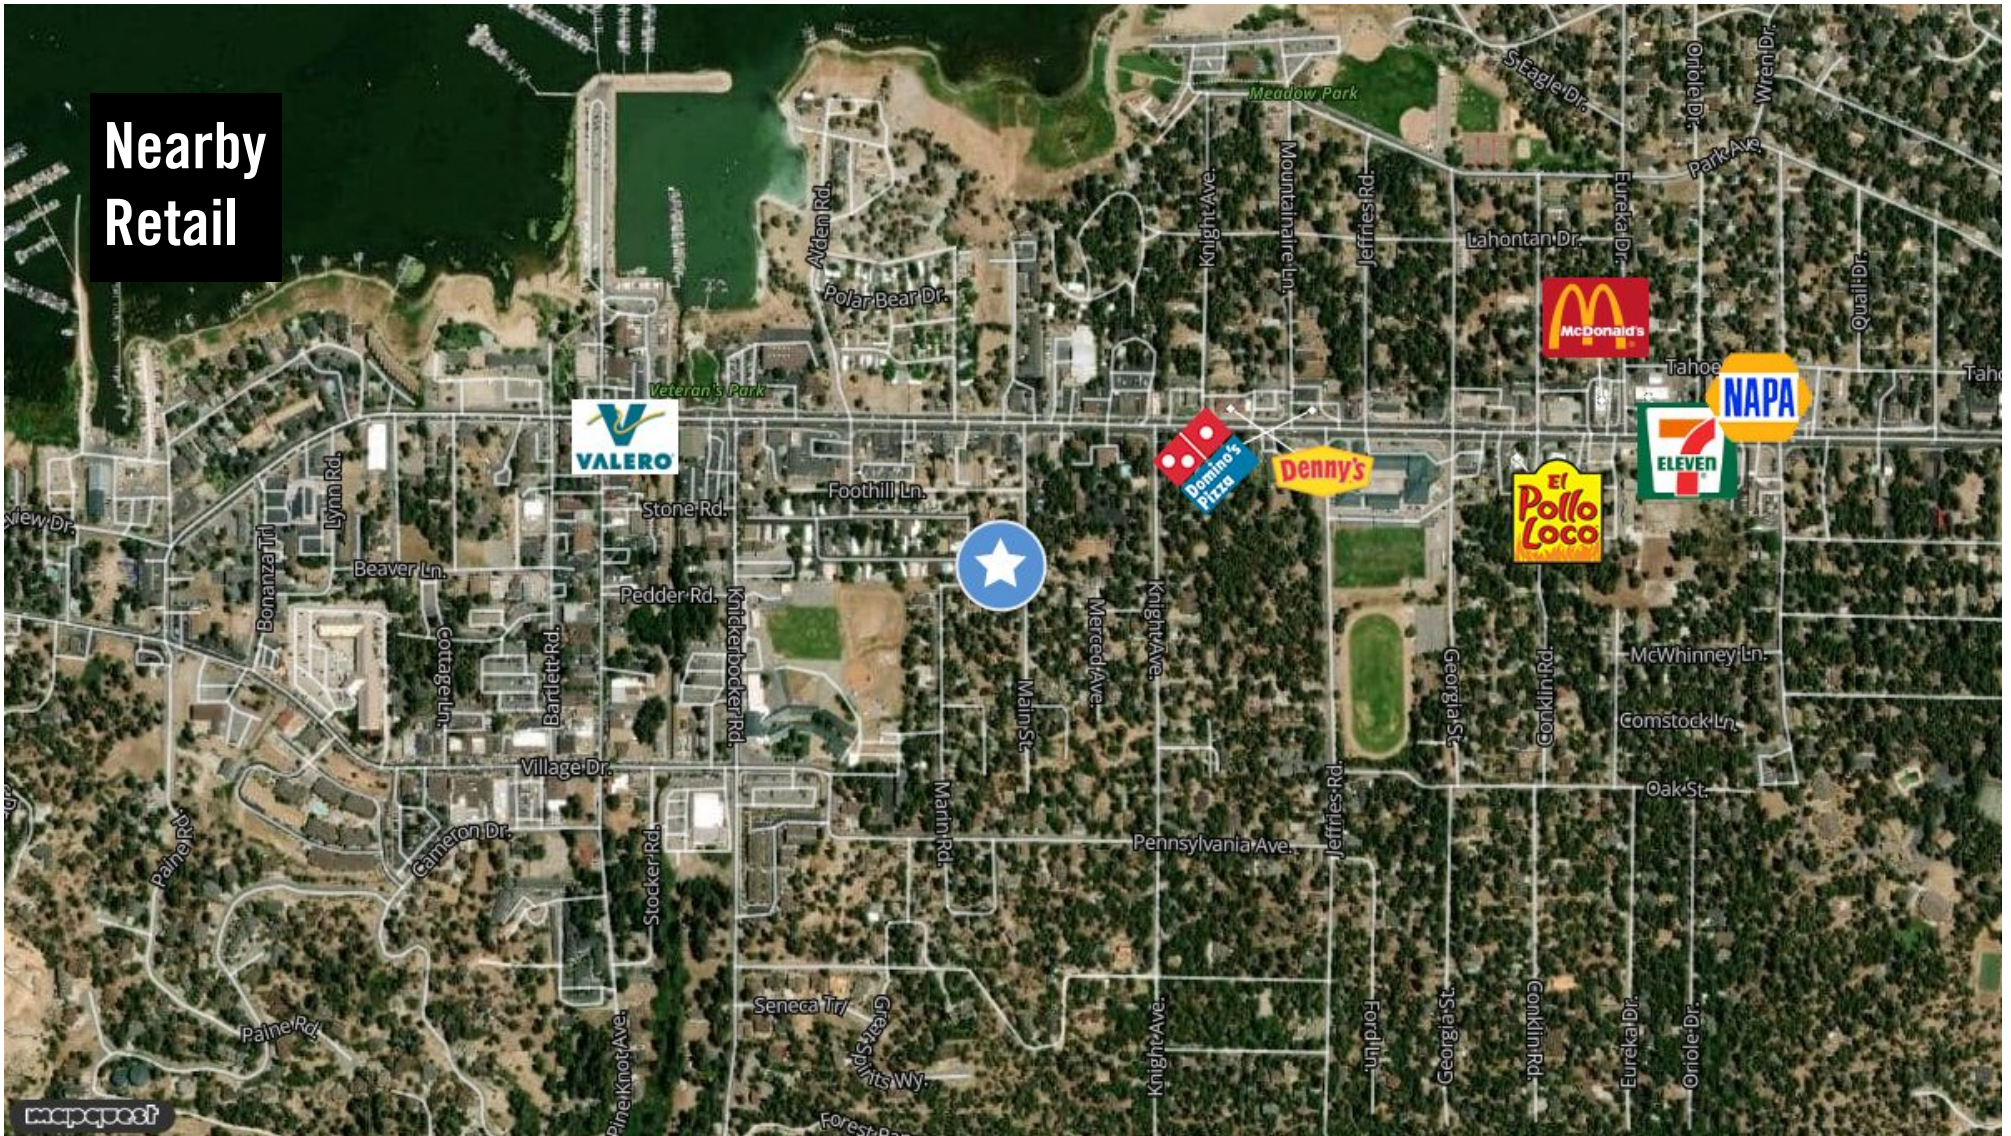

586 MAIN ST

Re/Max Galaxy

1411 S Diamond Bar Blvd Diamond Bar, CA 91765 | 909-860-8668

Nearby Retail

Henry Loh
henryloh2000@aol.com
626-975-8702