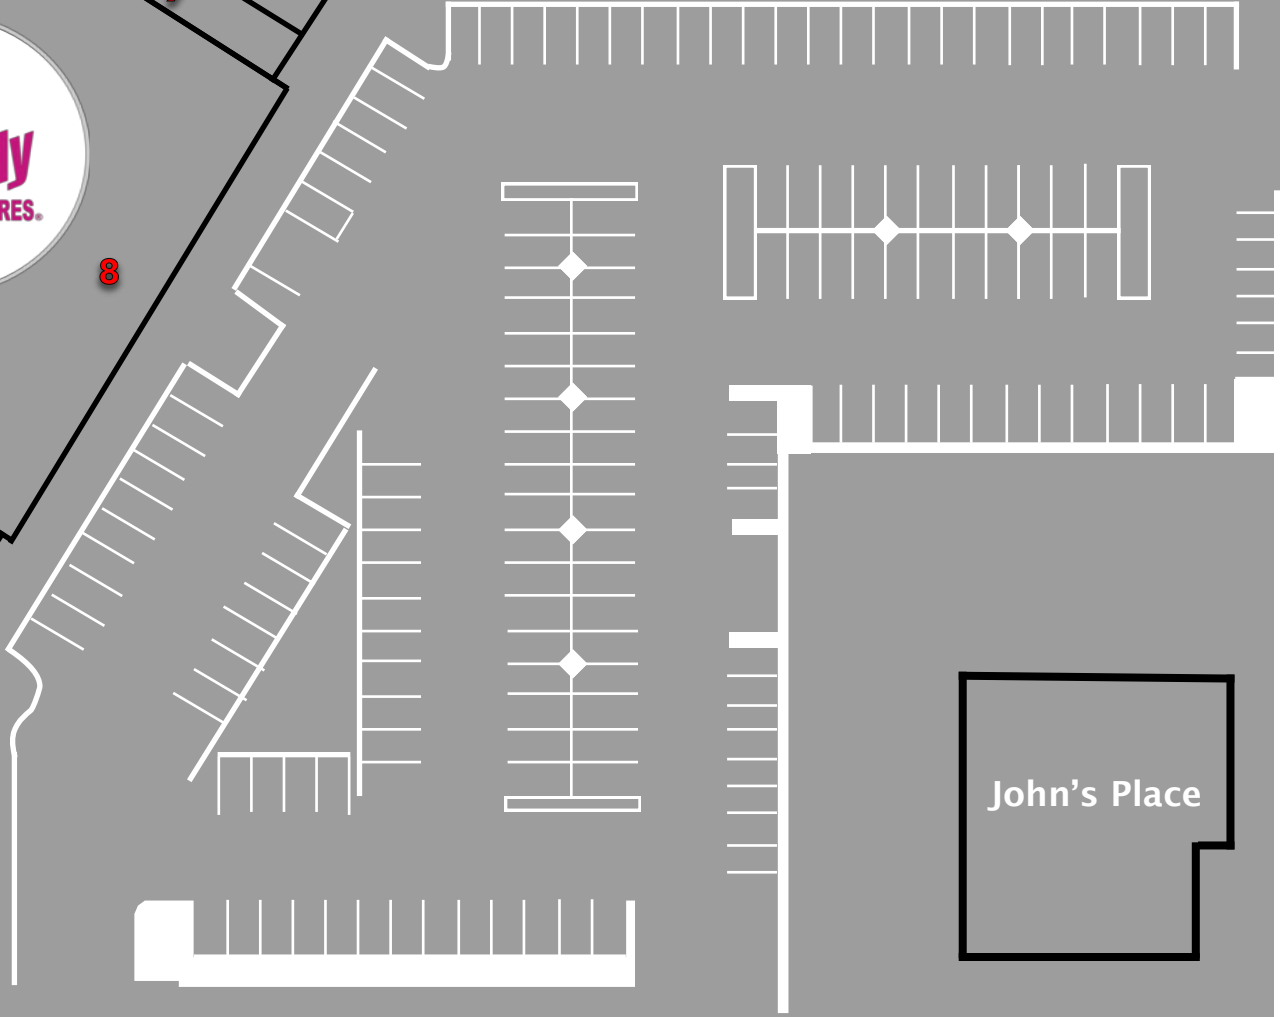

BREA WEST

99¢
only
STORES

ZENCAT LOUNGE

CHECK INTO CASH

BREA CHILDREN'S DENTAL

THE WET BURRITO
MEXICAN RESTAURANT

1211-1289 WEST CENTRAL

Brea West Shopping Center

1211-1289 West Central Ave, Brea, CA 92821

N Puente Ave (± 5,424 VPD)

W Central Ave (± 26,000 VPD)

- 7
- 6
- 5
- 4
- 3
- 2
- 1

- 10
- 11
- 12
- 13
- 14
- 15
- 16
- 17
- 18
- 19
- 20

John's Place

N Puente St